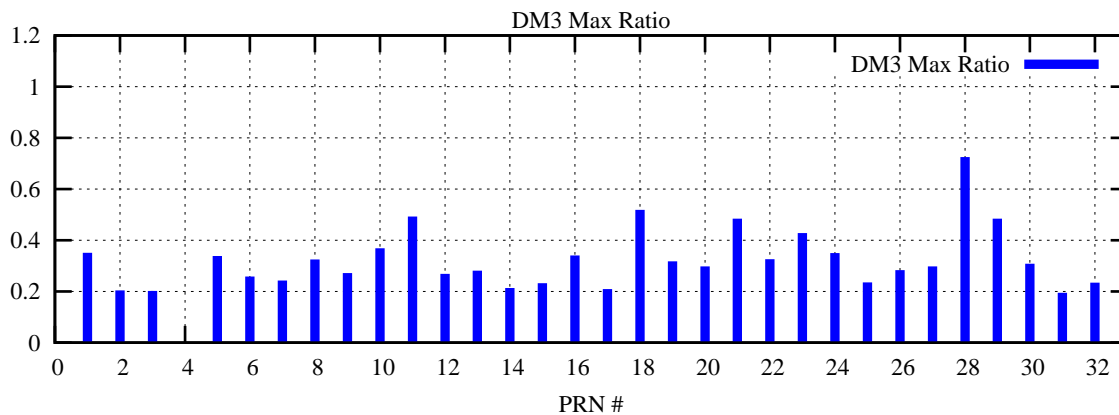

Ratio (PRN Bias/Threshold)

GpsWeek 2071 Day 5

Skinny (Type 0): PRN 8 22
Broad (Type 2): PRN 7 15 17 21 24