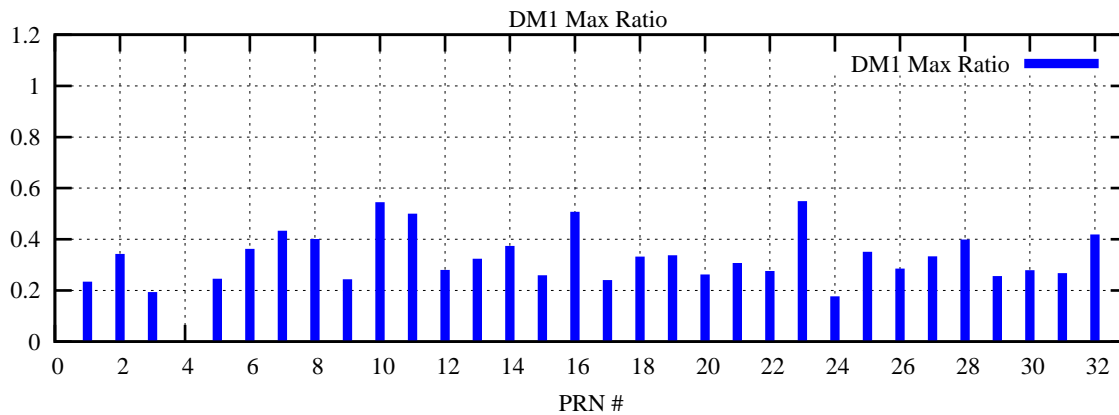

Ratio (PRN Bias/Threshold)

GpsWeek 2071 Day 5

Skinny (Type 0): PRN 8 22
Broad (Type 2): PRN 7 15 17 21 24