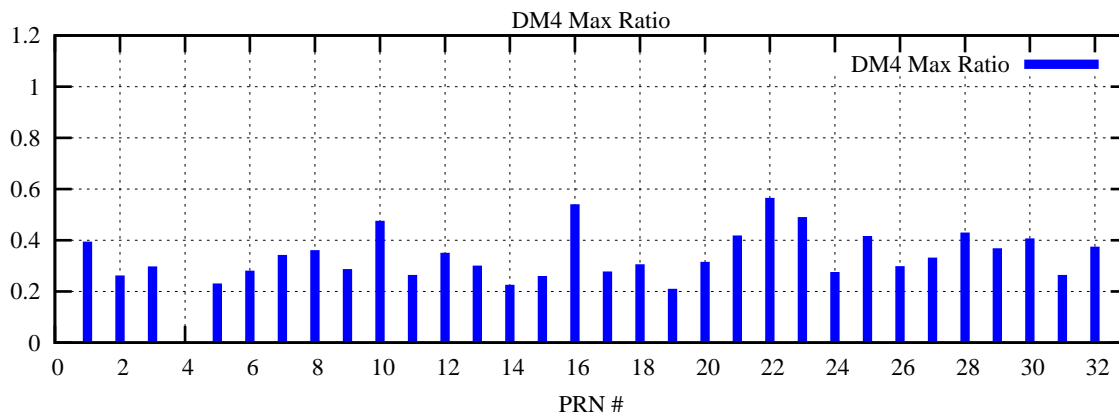

Ratio (PRN Bias/Threshold)

GpsWeek 2071 Day 5

Skinny (Type 0): PRN 8 22
Broad (Type 2): PRN 7 15 17 21 24