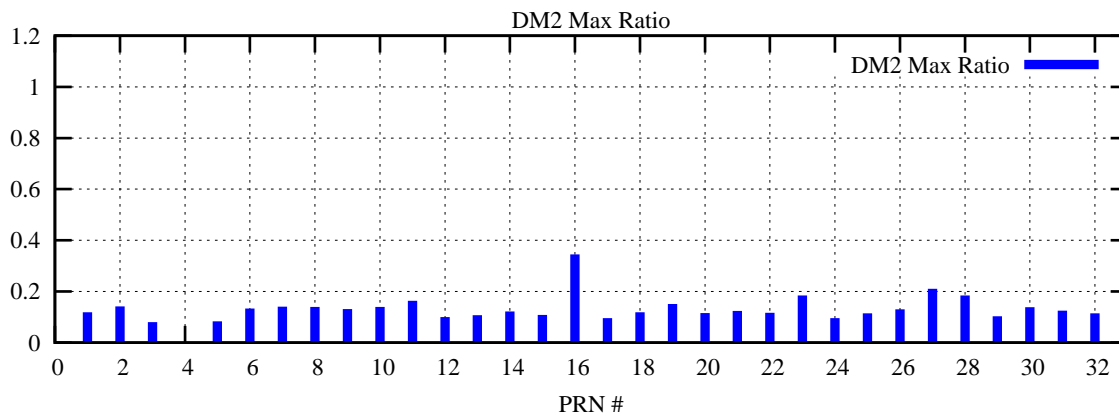

Ratio (PRN Bias/Threshold)

GpsWeek 2071 Day 5

Skinny (Type 0): PRN 8 22
Broad (Type 2): PRN 7 15 17 21 24