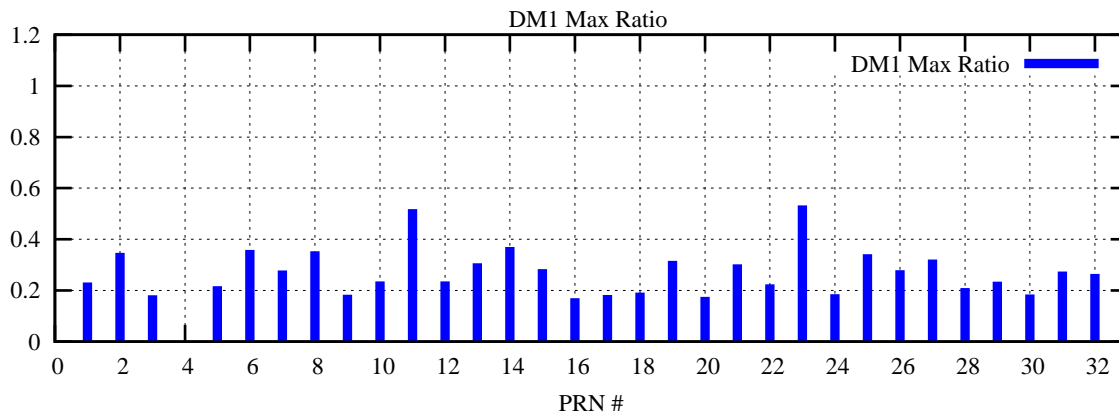

Ratio (PRN Bias/Threshold)

GpsWeek 2071 Day 6

Skinny (Type 0): PRN 8 22
Broad (Type 2): PRN 7 15 17 21 24