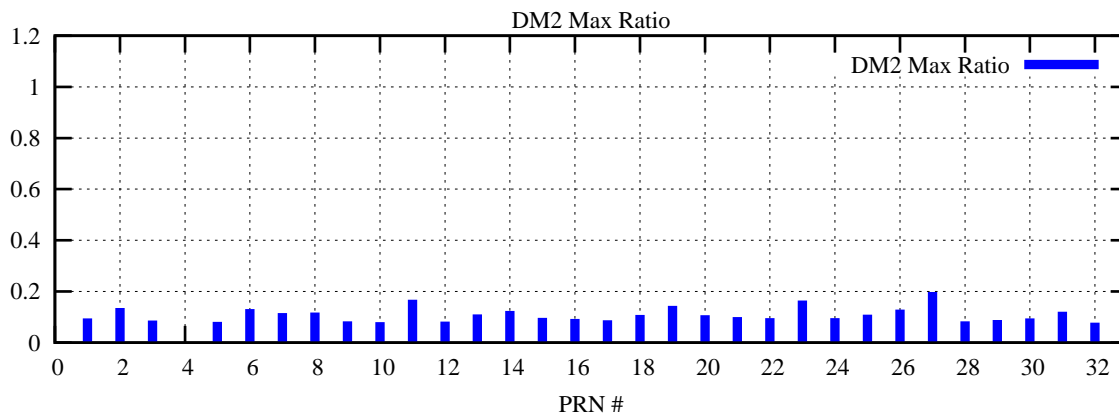

Ratio (PRN Bias/Threshold)

GpsWeek 2071 Day 6

Skinny (Type 0): PRN 8 22
Broad (Type 2): PRN 7 15 17 21 24