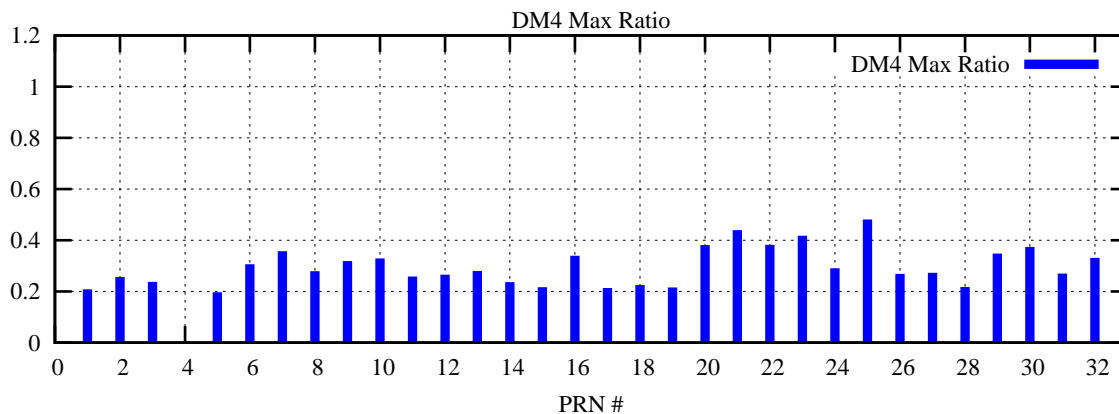

Ratio (PRN Bias/Threshold)

GpsWeek 2071 Day 6

Skinny (Type 0): PRN 8 22
Broad (Type 2): PRN 7 15 17 21 24