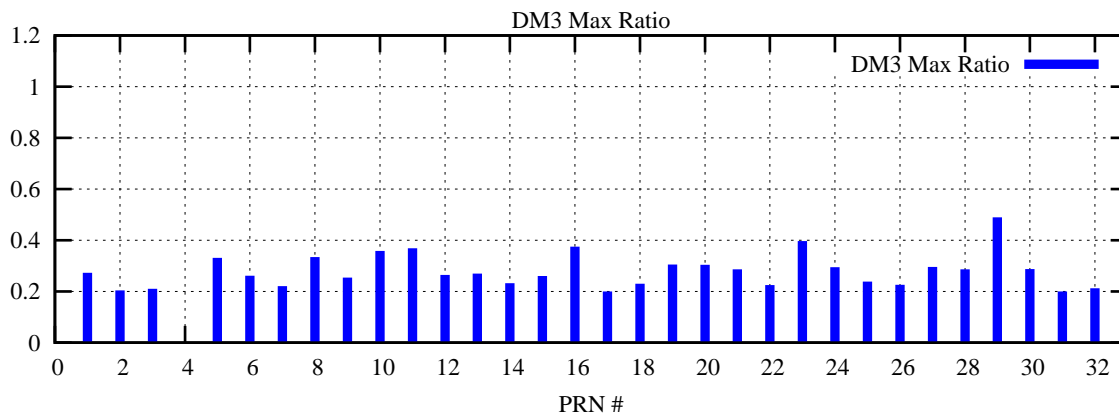

Ratio (PRN Bias/Threshold)

GpsWeek 2071 Day 6

Skinny (Type 0): PRN 8 22
Broad (Type 2): PRN 7 15 17 21 24