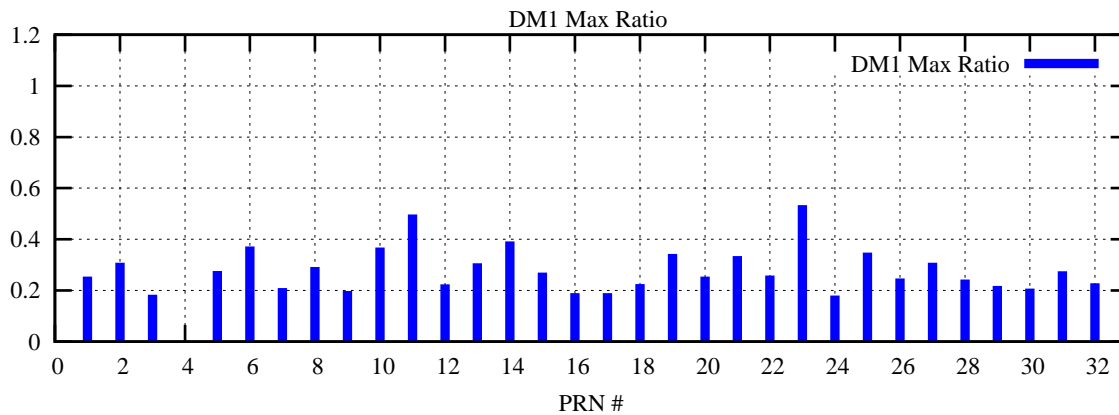

Ratio (PRN Bias/Threshold)

GpsWeek 2072 Day 2

Skinny (Type 0): PRN 8 22
Broad (Type 2): PRN 7 15 17 21 24