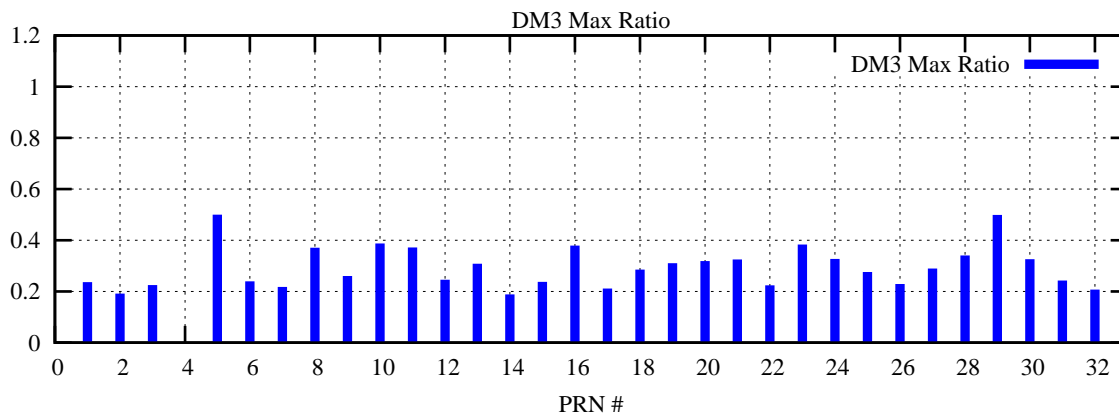

Ratio (PRN Bias/Threshold)

GpsWeek 2072 Day 2

Skinny (Type 0): PRN 8 22
Broad (Type 2): PRN 7 15 17 21 24