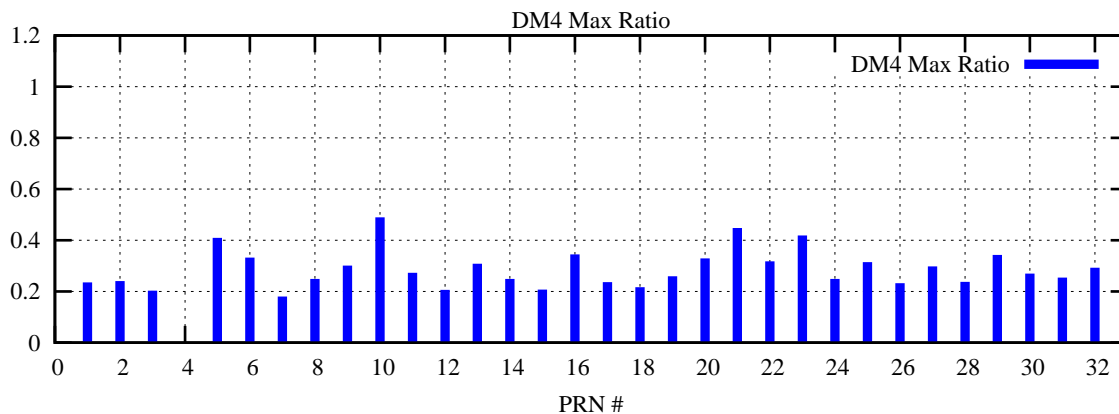

Ratio (PRN Bias/Threshold)

GpsWeek 2072 Day 2

Skinny (Type 0): PRN 8 22
Broad (Type 2): PRN 7 15 17 21 24