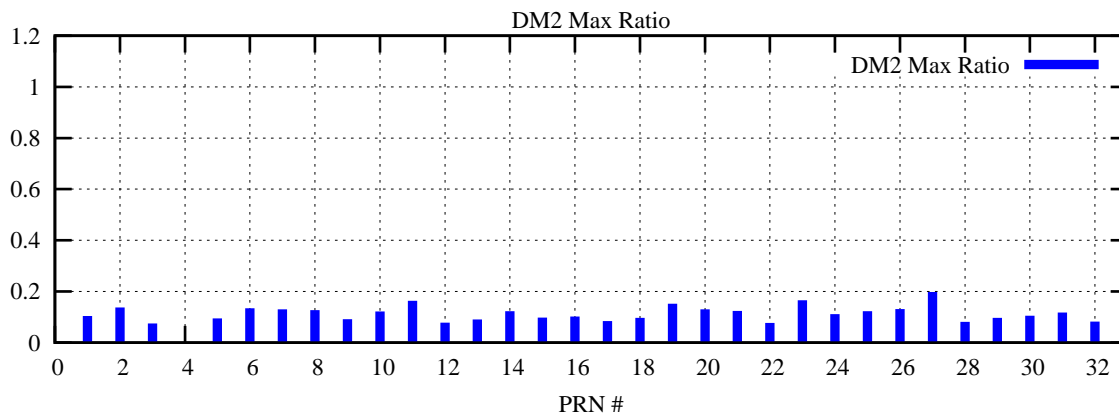

Ratio (PRN Bias/Threshold)

GpsWeek 2072 Day 2

Skinny (Type 0): PRN 8 22
Broad (Type 2): PRN 7 15 17 21 24