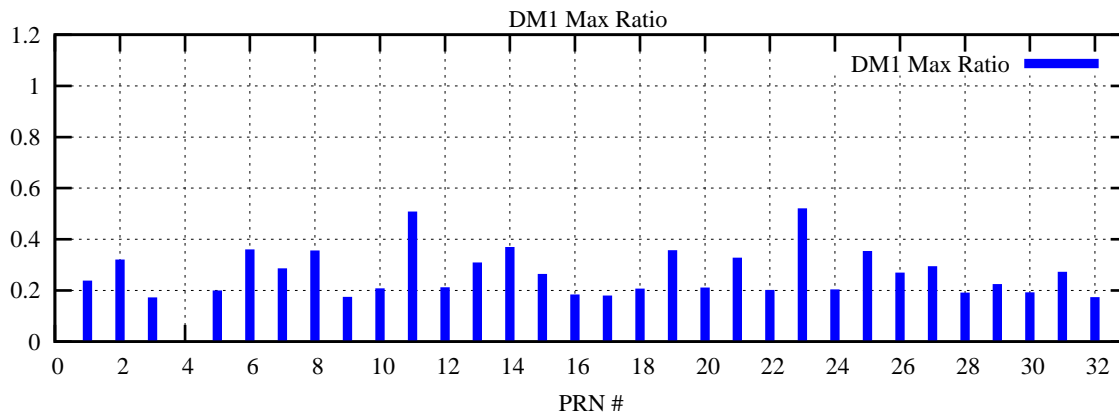

Ratio (PRN Bias/Threshold)

GpsWeek 2072 Day 3

Skinny (Type 0): PRN 8 22  
Broad (Type 2): PRN 7 15 17 21 24