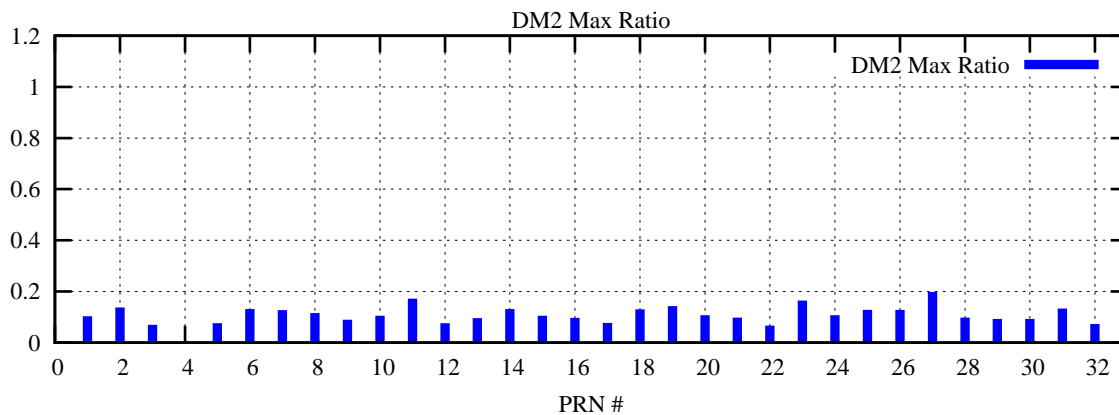

Ratio (PRN Bias/Threshold)

GpsWeek 2072 Day 3

Skinny (Type 0): PRN 8 22  
Broad (Type 2): PRN 7 15 17 21 24