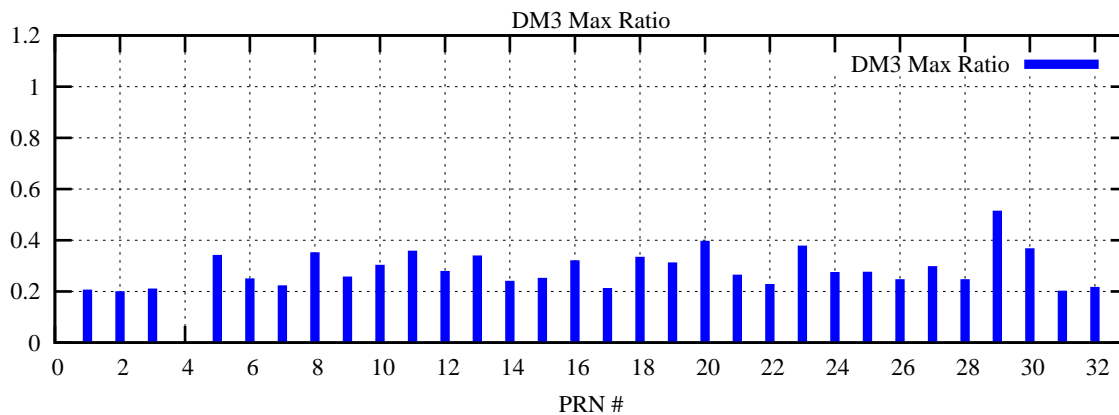

Ratio (PRN Bias/Threshold)

GpsWeek 2072 Day 3

Skinny (Type 0): PRN 8 22  
Broad (Type 2): PRN 7 15 17 21 24