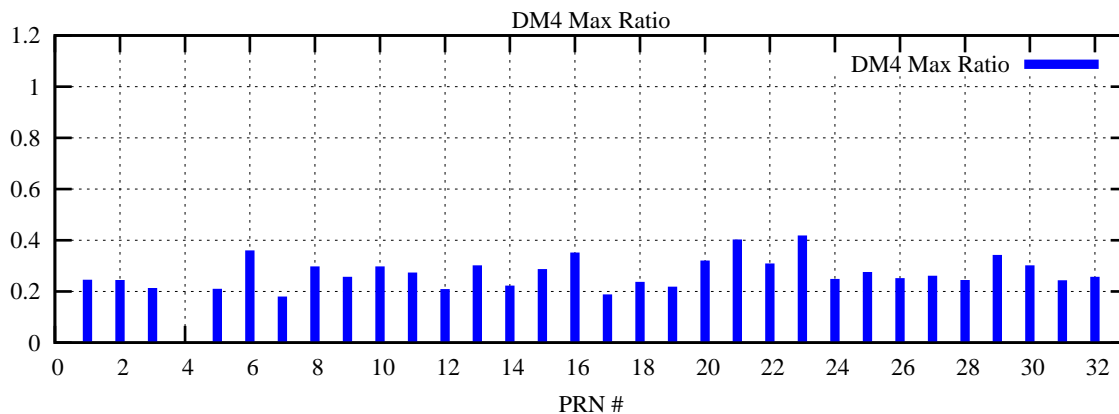

Ratio (PRN Bias/Threshold)

GpsWeek 2072 Day 3

Skinny (Type 0): PRN 8 22  
Broad (Type 2): PRN 7 15 17 21 24