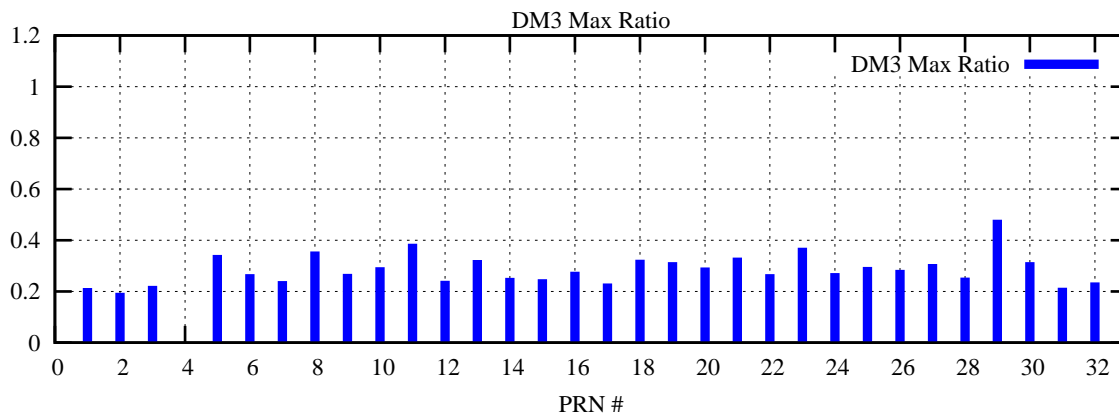

Ratio (PRN Bias/Threshold)

GpsWeek 2073 Day 0

Skinny (Type 0): PRN 8 22  
Broad (Type 2): PRN 7 15 17 21 24