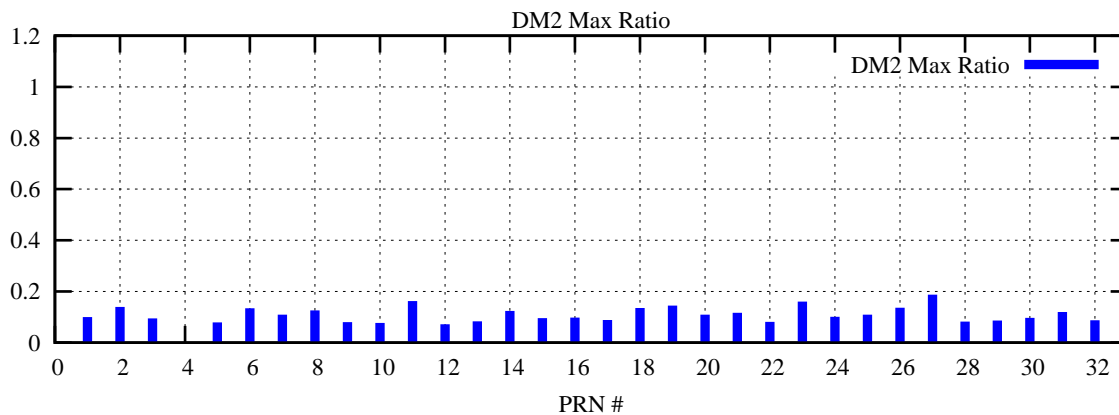

Ratio (PRN Bias/Threshold)

GpsWeek 2073 Day 0

Skinny (Type 0): PRN 8 22  
Broad (Type 2): PRN 7 15 17 21 24