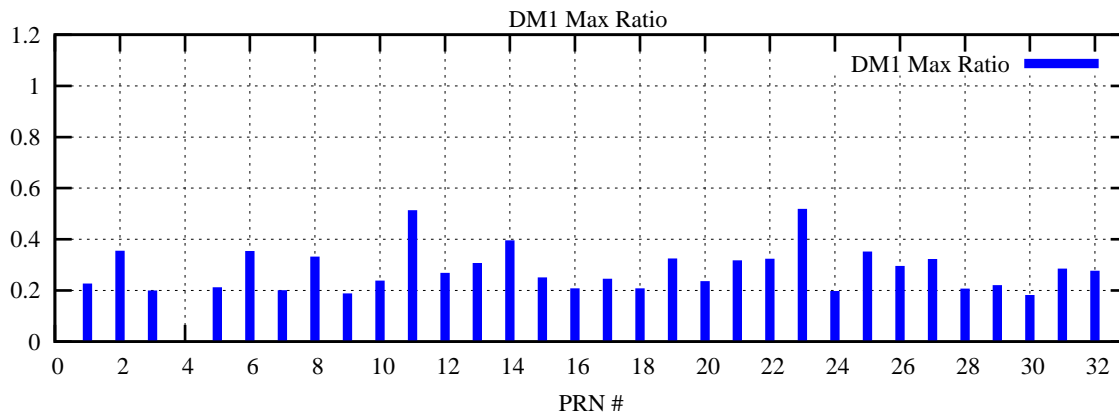

Ratio (PRN Bias/Threshold)

GpsWeek 2073 Day 0

Skinny (Type 0): PRN 8 22  
Broad (Type 2): PRN 7 15 17 21 24