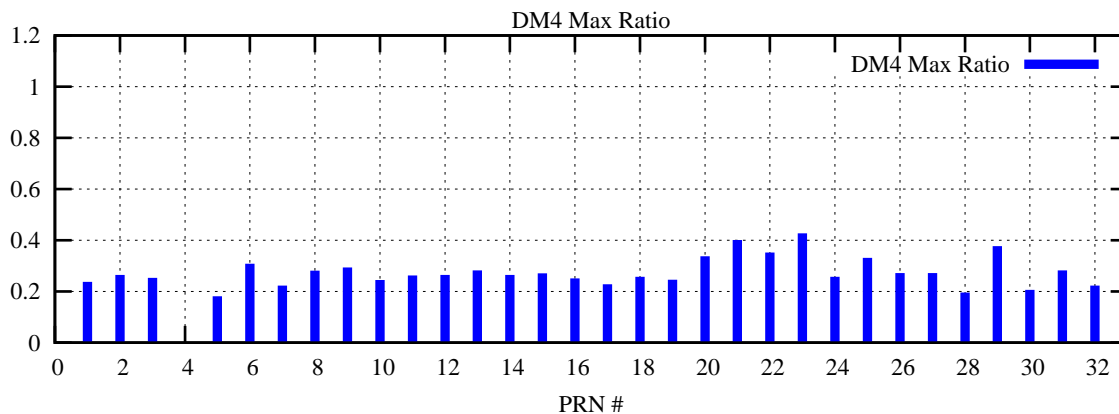

Ratio (PRN Bias/Threshold)

GpsWeek 2073 Day 0

Skinny (Type 0): PRN 8 22  
Broad (Type 2): PRN 7 15 17 21 24