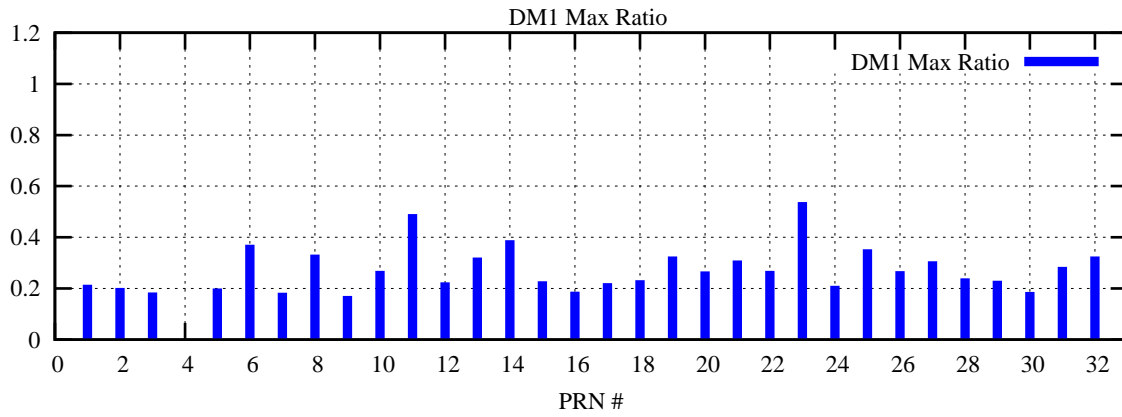

Ratio (PRN Bias/Threshold)

GpsWeek 2074 Day 1

Skinny (Type 0): PRN 8 22
Broad (Type 2): PRN 7 15 17 21 24