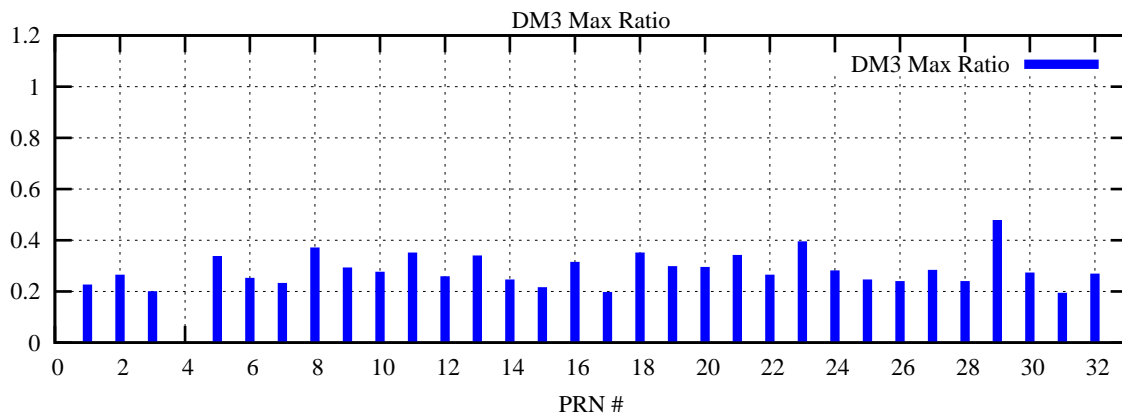

Ratio (PRN Bias/Threshold)

GpsWeek 2074 Day 1

Skinny (Type 0): PRN 8 22
Broad (Type 2): PRN 7 15 17 21 24