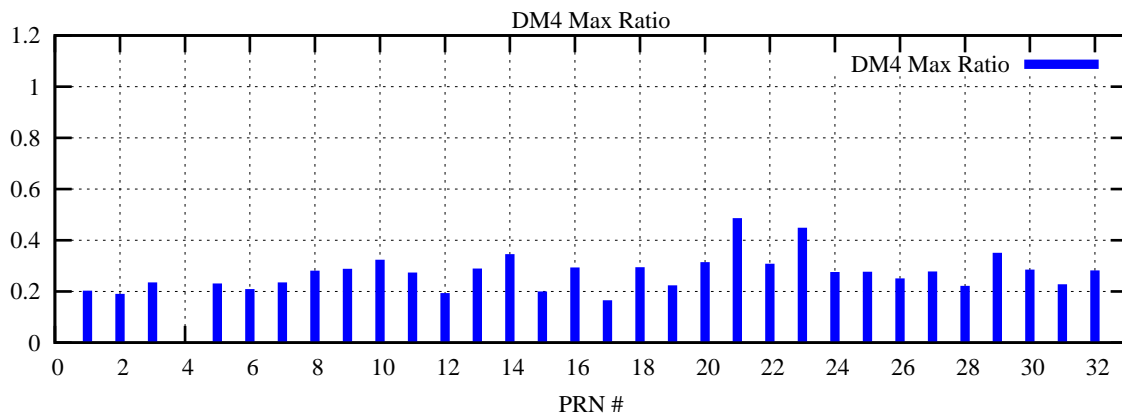

Ratio (PRN Bias/Threshold)

GpsWeek 2074 Day 1

Skinny (Type 0): PRN 8 22
Broad (Type 2): PRN 7 15 17 21 24