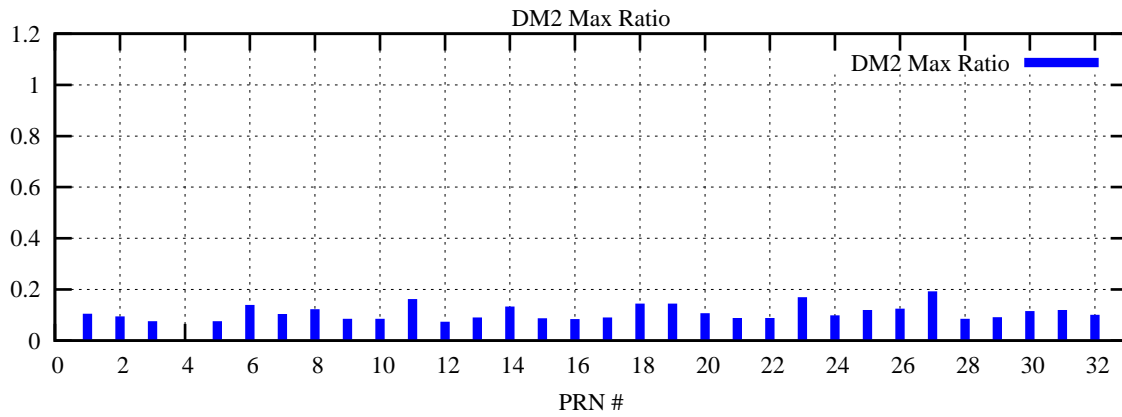

Ratio (PRN Bias/Threshold)

GpsWeek 2074 Day 1

Skinny (Type 0): PRN 8 22
Broad (Type 2): PRN 7 15 17 21 24