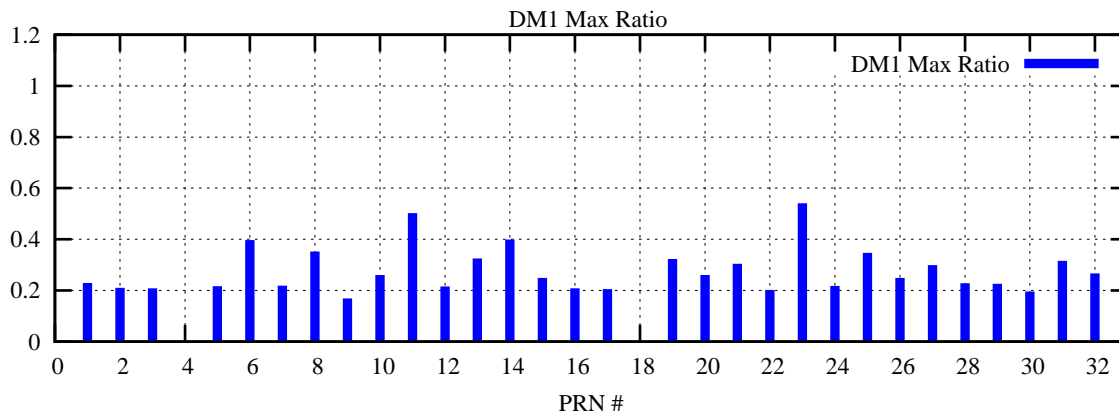

Ratio (PRN Bias/Threshold)

GpsWeek 2074 Day 4

Skinny (Type 0): PRN 8 22
Broad (Type 2): PRN 7 15 17 21 24