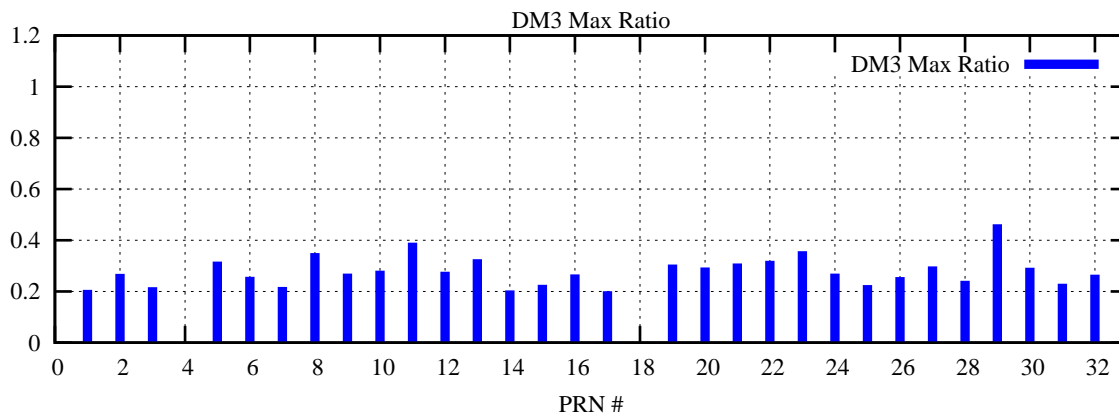

Ratio (PRN Bias/Threshold)

GpsWeek 2074 Day 4

Skinny (Type 0): PRN 8 22
Broad (Type 2): PRN 7 15 17 21 24