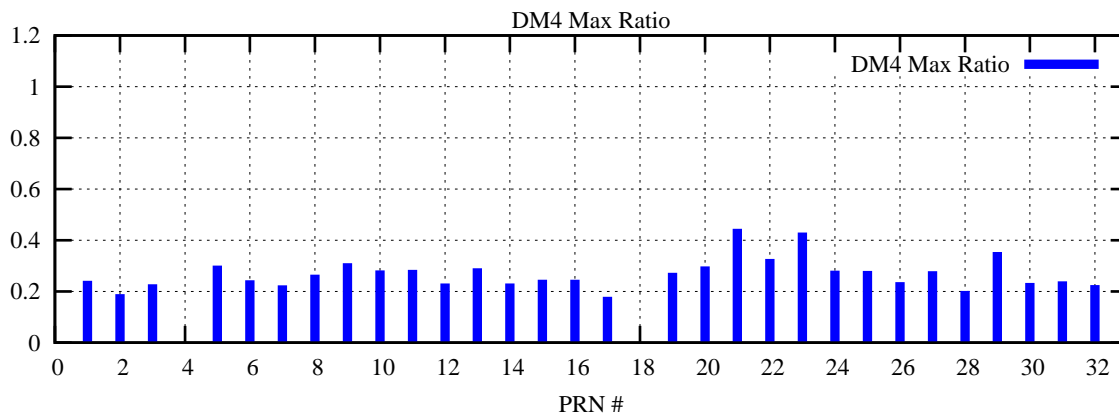

Ratio (PRN Bias/Threshold)

GpsWeek 2074 Day 4

Skinny (Type 0): PRN 8 22
Broad (Type 2): PRN 7 15 17 21 24