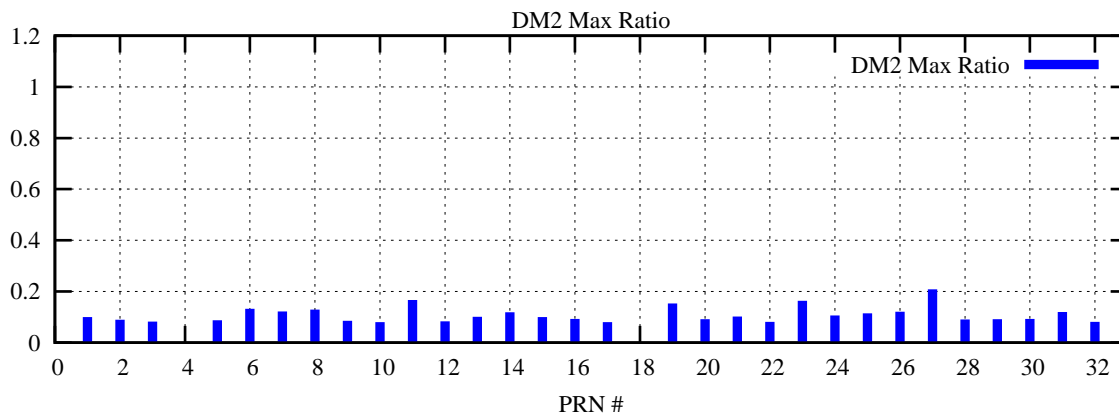

Ratio (PRN Bias/Threshold)

GpsWeek 2074 Day 4

Skinny (Type 0): PRN 8 22
Broad (Type 2): PRN 7 15 17 21 24