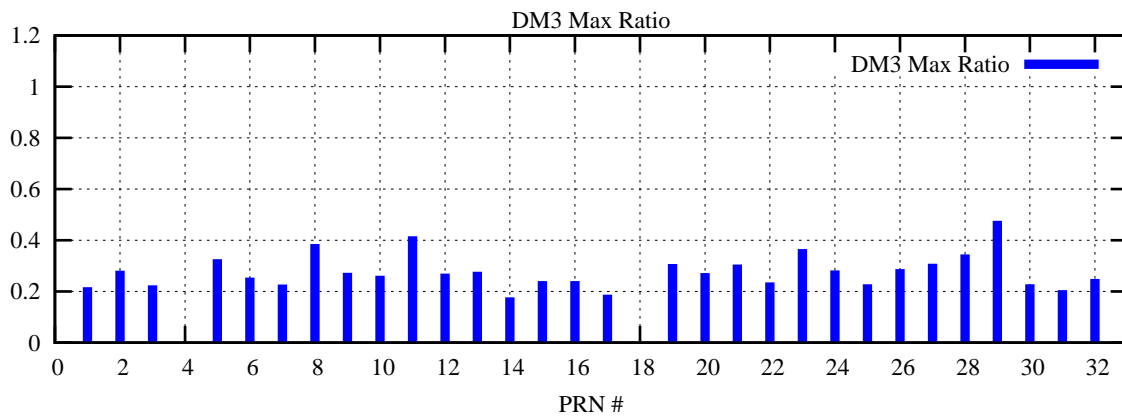

Ratio (PRN Bias/Threshold)

GpsWeek 2075 Day 1

Skinny (Type 0): PRN 8 22
Broad (Type 2): PRN 7 15 17 21 24