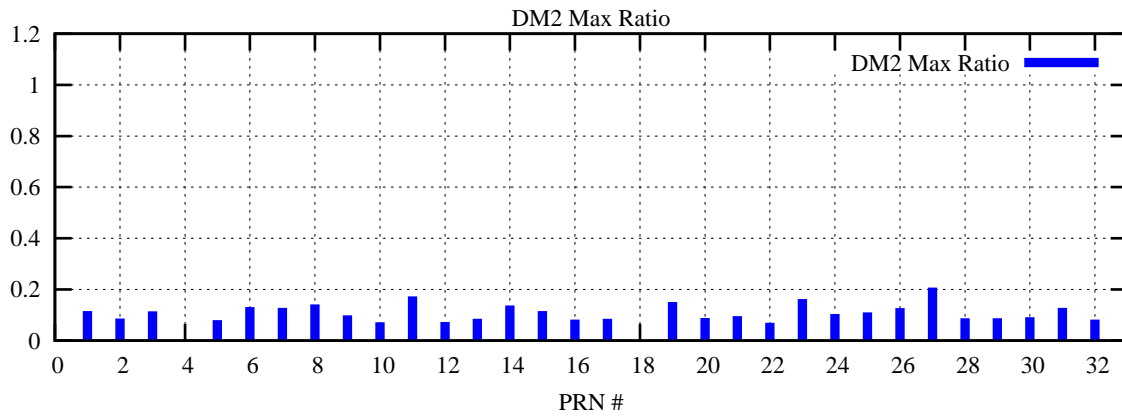

Ratio (PRN Bias/Threshold)

GpsWeek 2075 Day 1

Skinny (Type 0): PRN 8 22
Broad (Type 2): PRN 7 15 17 21 24