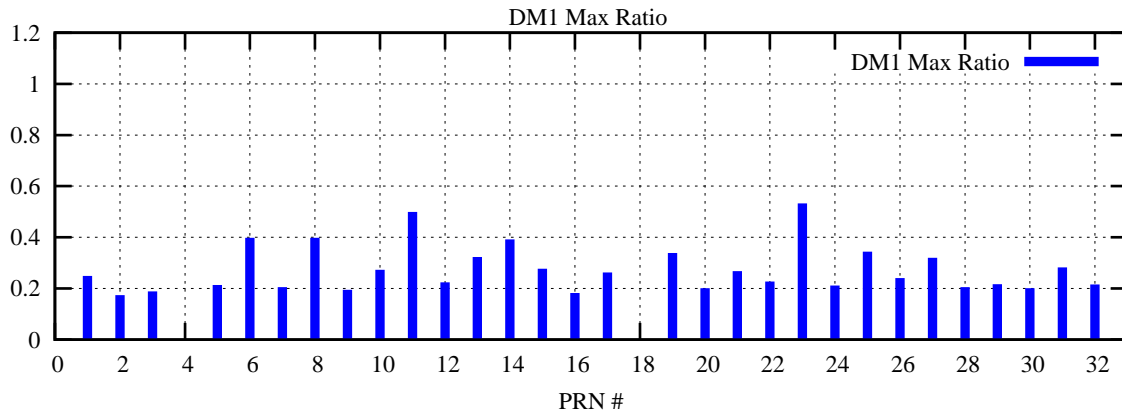

Ratio (PRN Bias/Threshold)

GpsWeek 2075 Day 1

Skinny (Type 0): PRN 8 22
Broad (Type 2): PRN 7 15 17 21 24