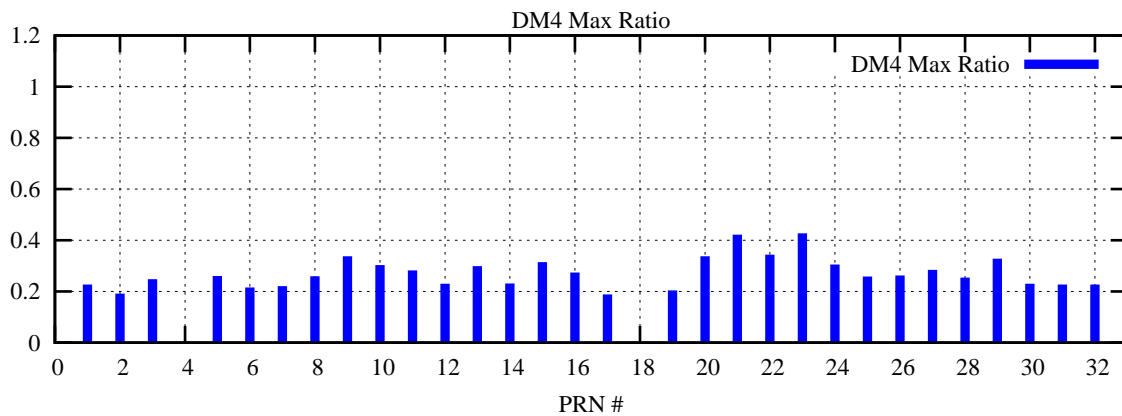

Ratio (PRN Bias/Threshold)

GpsWeek 2075 Day 1

Skinny (Type 0): PRN 8 22
Broad (Type 2): PRN 7 15 17 21 24