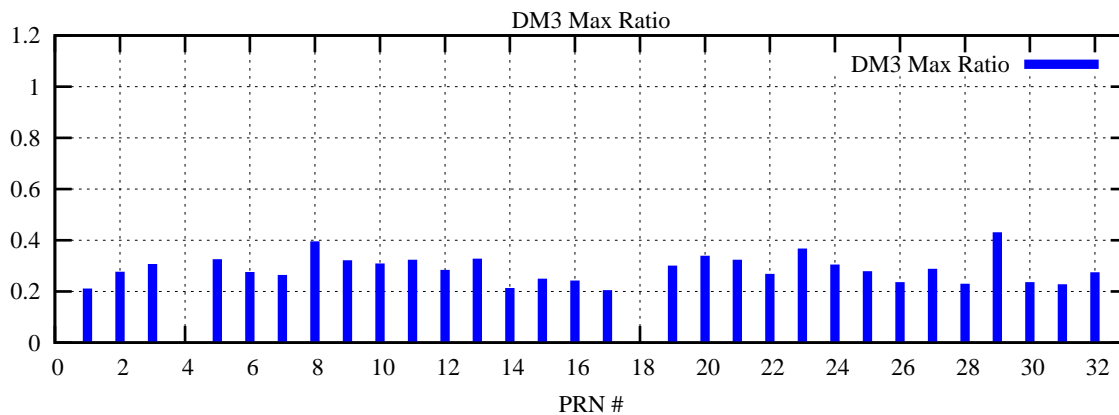

Ratio (PRN Bias/Threshold)

GpsWeek 2075 Day 2

Skinny (Type 0): PRN 8 22
Broad (Type 2): PRN 7 15 17 21 24