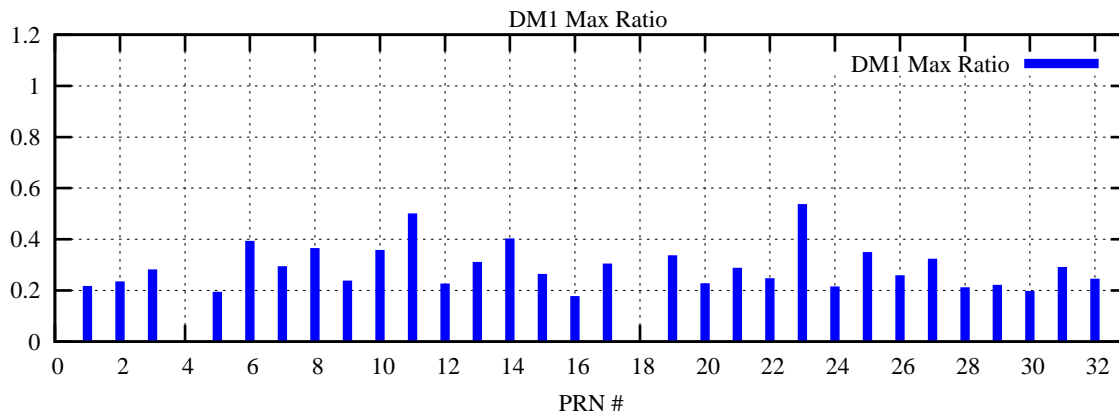

Ratio (PRN Bias/Threshold)

GpsWeek 2075 Day 2

Skinny (Type 0): PRN 8 22
Broad (Type 2): PRN 7 15 17 21 24