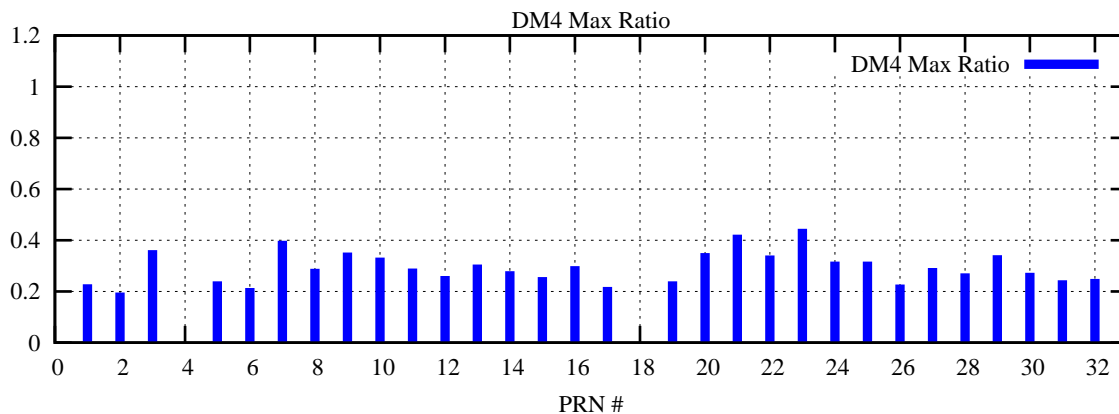

Ratio (PRN Bias/Threshold)

GpsWeek 2075 Day 2

Skinny (Type 0): PRN 8 22
Broad (Type 2): PRN 7 15 17 21 24