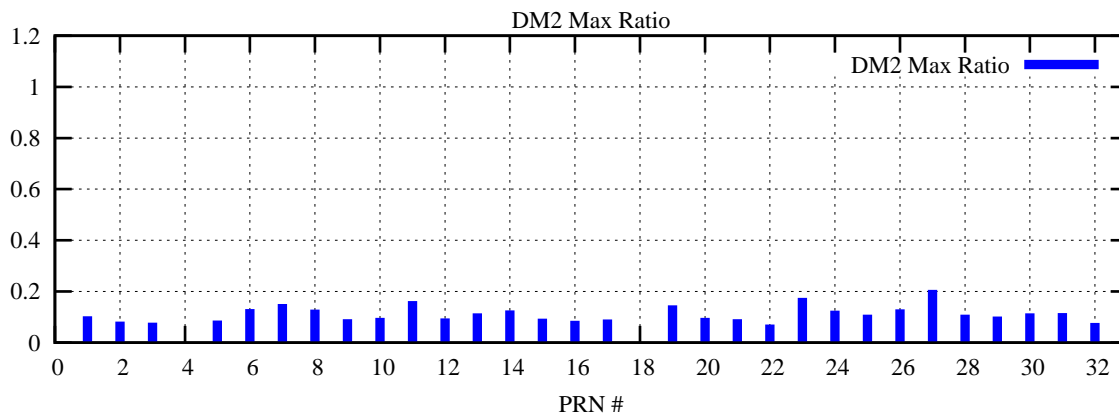

Ratio (PRN Bias/Threshold)

GpsWeek 2075 Day 2

Skinny (Type 0): PRN 8 22
Broad (Type 2): PRN 7 15 17 21 24