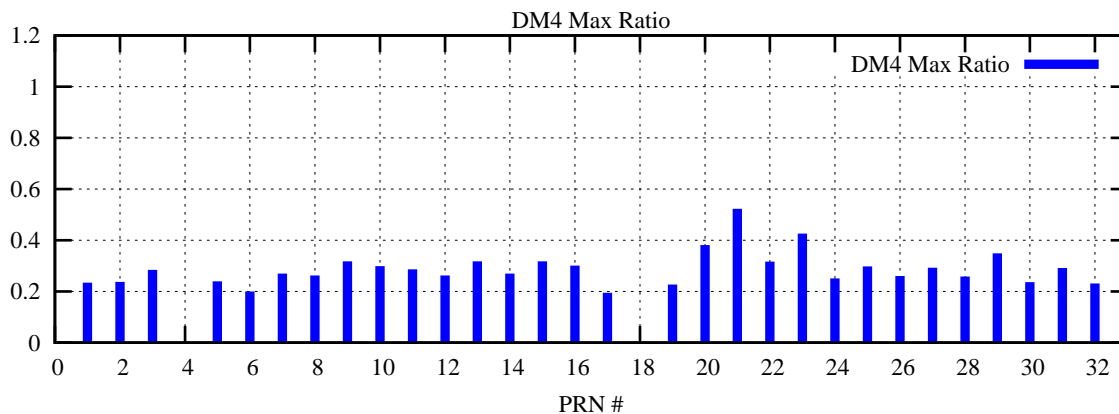

Ratio (PRN Bias/Threshold)

GpsWeek 2076 Day 0

Skinny (Type 0): PRN 8 22
Broad (Type 2): PRN 7 15 17 21 24