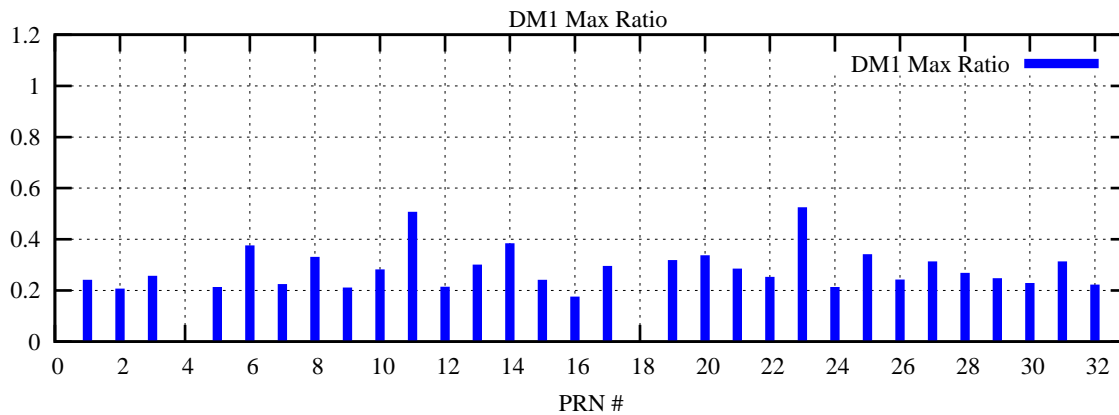

Ratio (PRN Bias/Threshold)

GpsWeek 2076 Day 0

Skinny (Type 0): PRN 8 22
Broad (Type 2): PRN 7 15 17 21 24