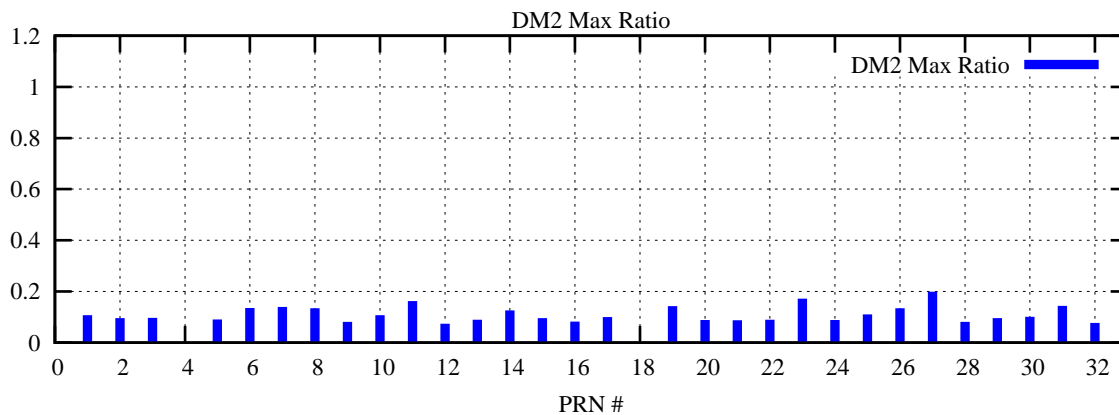

Ratio (PRN Bias/Threshold)

GpsWeek 2076 Day 0

Skinny (Type 0): PRN 8 22
Broad (Type 2): PRN 7 15 17 21 24