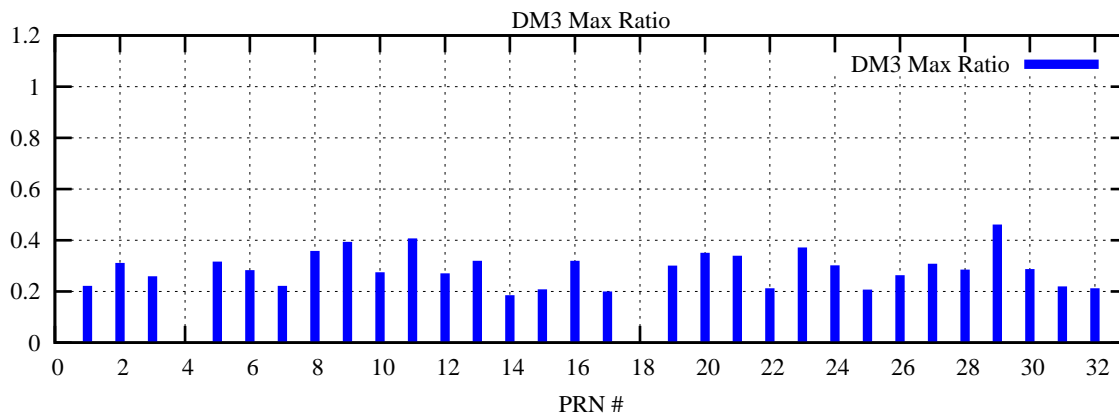

Ratio (PRN Bias/Threshold)

GpsWeek 2076 Day 0

Skinny (Type 0): PRN 8 22
Broad (Type 2): PRN 7 15 17 21 24