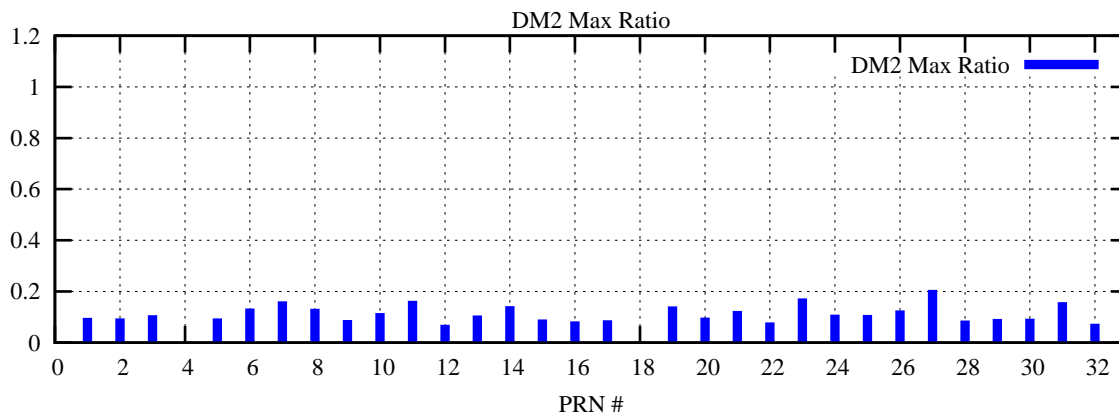

Ratio (PRN Bias/Threshold)

GpsWeek 2076 Day 1

Skinny (Type 0): PRN 8 22
Broad (Type 2): PRN 7 15 17 21 24