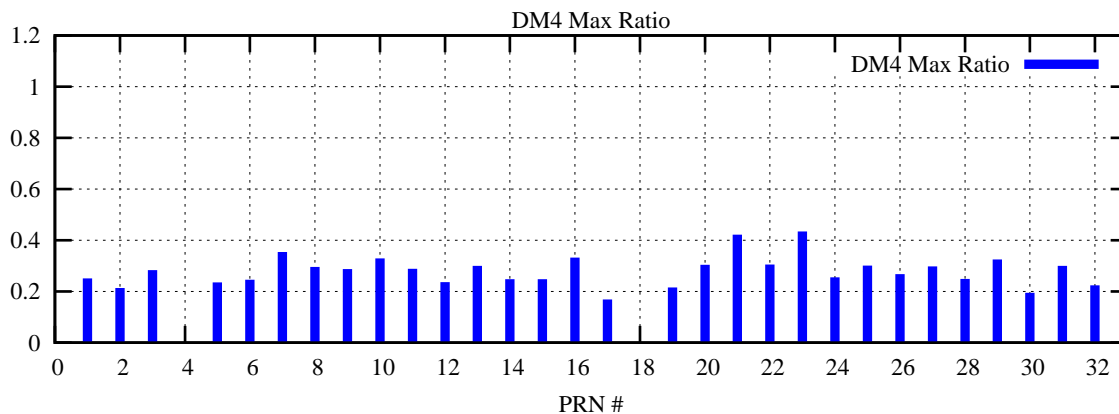

Ratio (PRN Bias/Threshold)

GpsWeek 2076 Day 1

Skinny (Type 0): PRN 8 22
Broad (Type 2): PRN 7 15 17 21 24