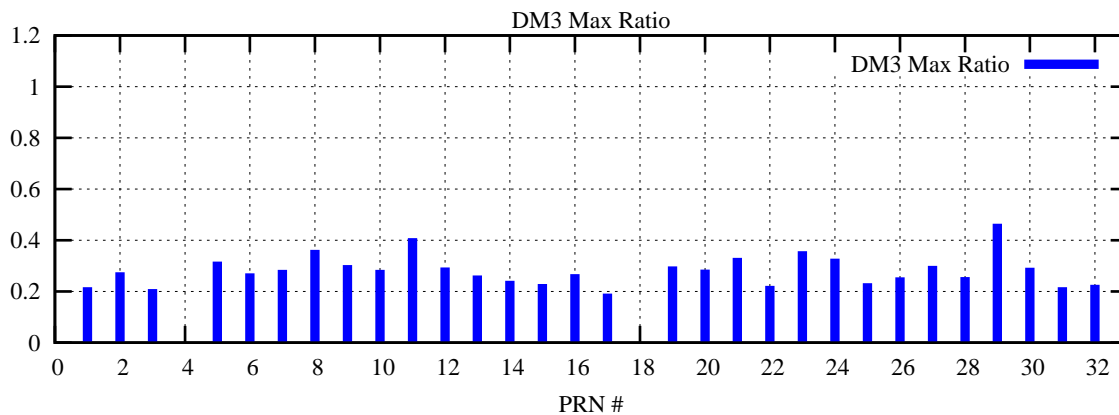

Ratio (PRN Bias/Threshold)

GpsWeek 2076 Day 1

Skinny (Type 0): PRN 8 22
Broad (Type 2): PRN 7 15 17 21 24