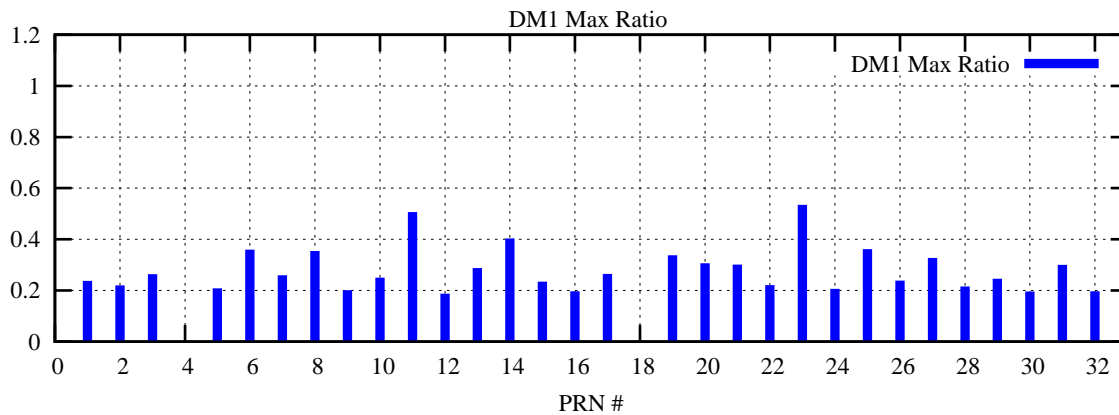

Ratio (PRN Bias/Threshold)

GpsWeek 2076 Day 1

Skinny (Type 0): PRN 8 22
Broad (Type 2): PRN 7 15 17 21 24