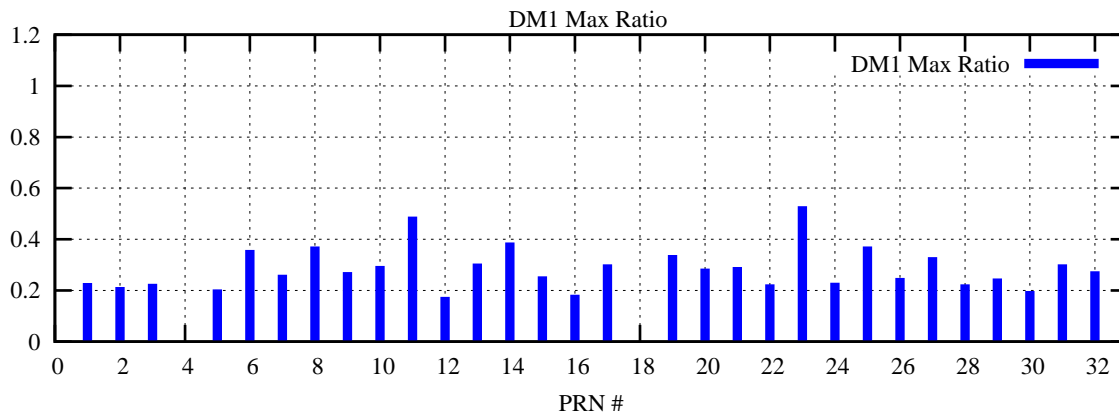

Ratio (PRN Bias/Threshold)

GpsWeek 2077 Day 2

Skinny (Type 0): PRN 8 22
Broad (Type 2): PRN 7 15 17 21 24