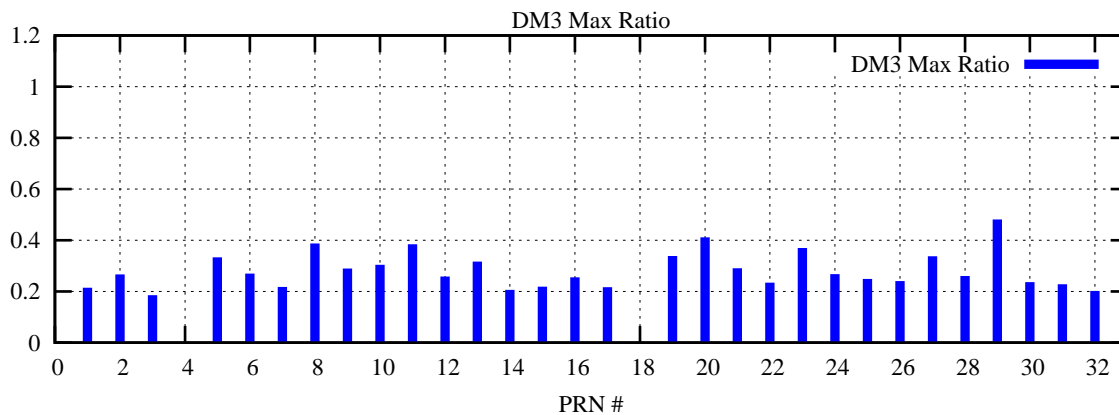

Ratio (PRN Bias/Threshold)

GpsWeek 2077 Day 2

Skinny (Type 0): PRN 8 22
Broad (Type 2): PRN 7 15 17 21 24