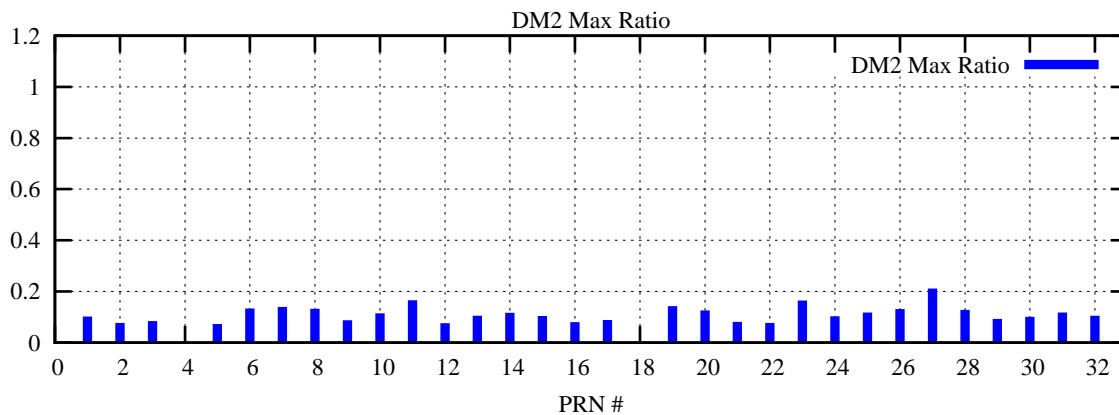

Ratio (PRN Bias/Threshold)

GpsWeek 2077 Day 2

Skinny (Type 0): PRN 8 22
Broad (Type 2): PRN 7 15 17 21 24