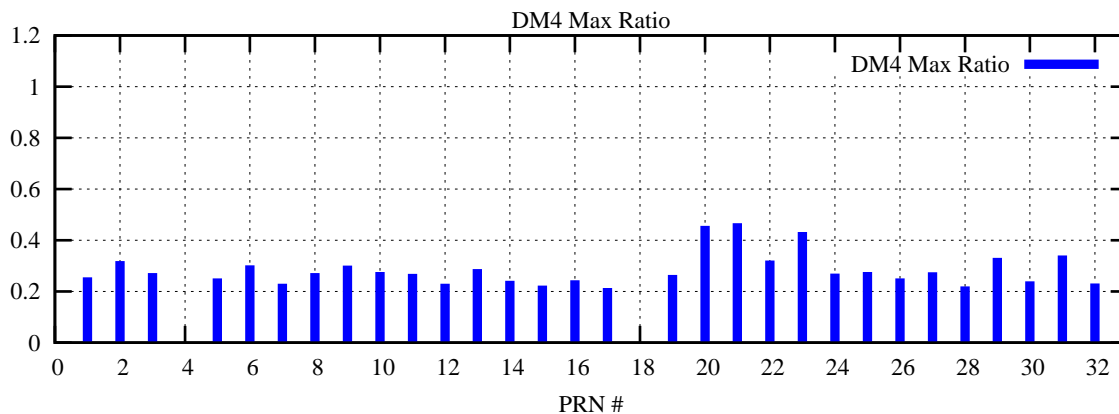

Ratio (PRN Bias/Threshold)

GpsWeek 2077 Day 2

Skinny (Type 0): PRN 8 22
Broad (Type 2): PRN 7 15 17 21 24