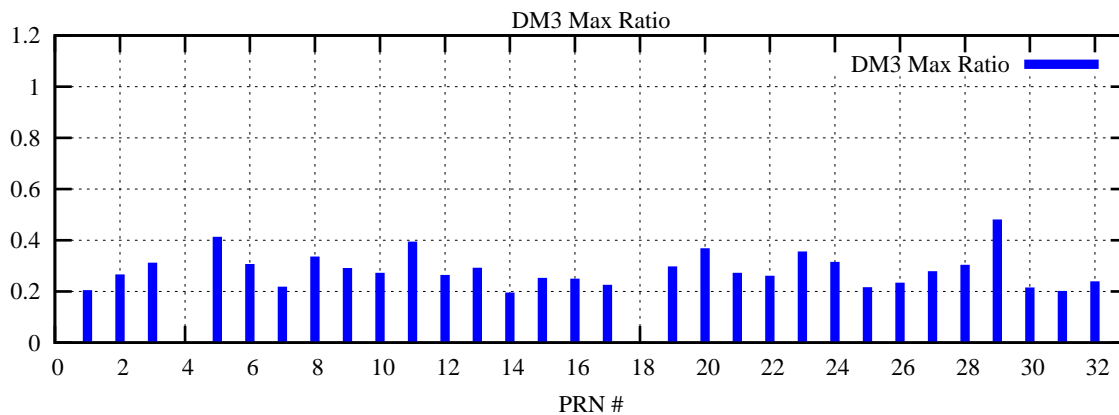

Ratio (PRN Bias/Threshold)

GpsWeek 2077 Day 5

Skinny (Type 0): PRN 8 22  
Broad (Type 2): PRN 7 15 17 21 24