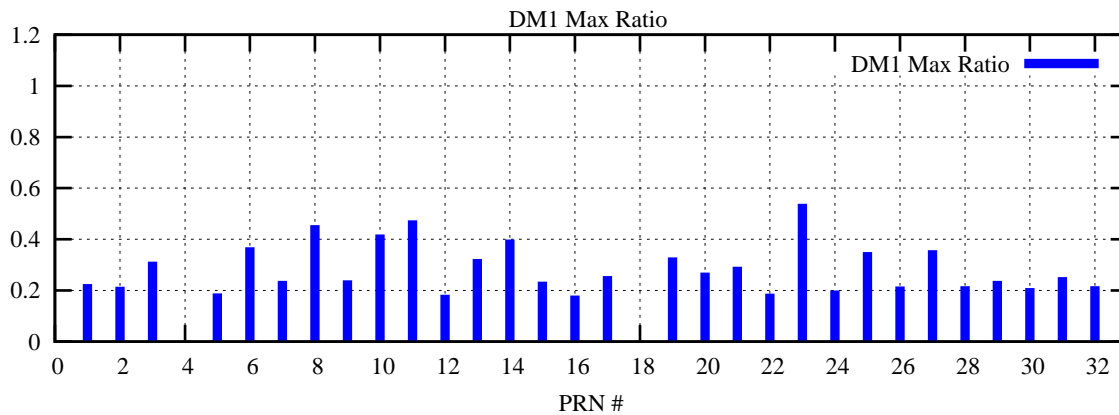

Ratio (PRN Bias/Threshold)

GpsWeek 2077 Day 5

Skinny (Type 0): PRN 8 22  
Broad (Type 2): PRN 7 15 17 21 24