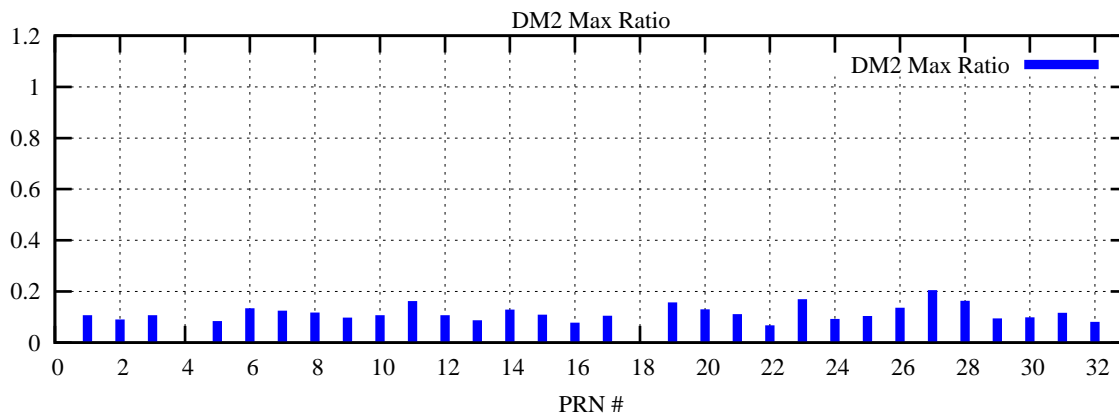

Ratio (PRN Bias/Threshold)

GpsWeek 2077 Day 5

Skinny (Type 0): PRN 8 22  
Broad (Type 2): PRN 7 15 17 21 24