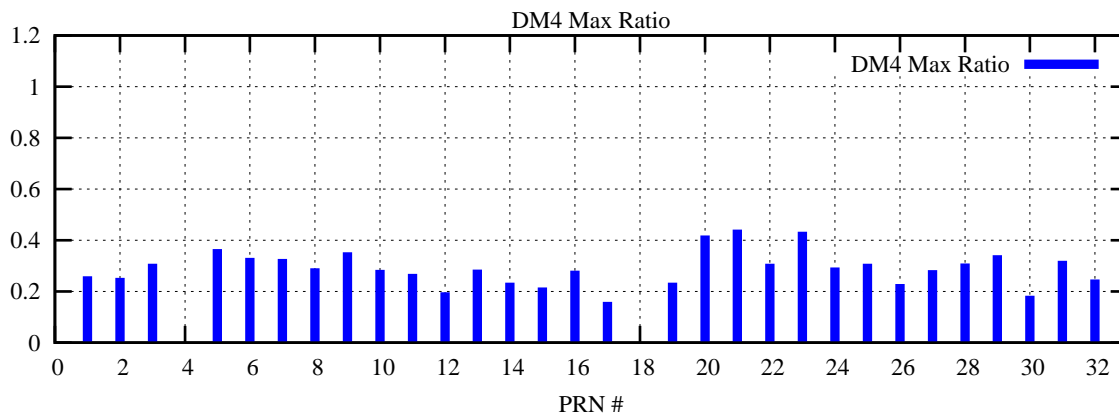

Ratio (PRN Bias/Threshold)

GpsWeek 2077 Day 5

Skinny (Type 0): PRN 8 22  
Broad (Type 2): PRN 7 15 17 21 24