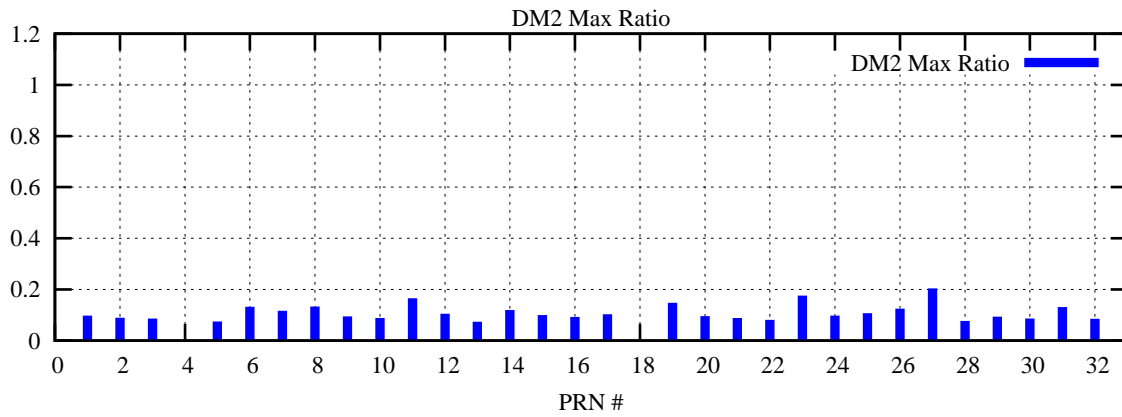

Ratio (PRN Bias/Threshold)

GpsWeek 2078 Day 4

Skinny (Type 0): PRN 8 22
Broad (Type 2): PRN 7 15 17 21 24