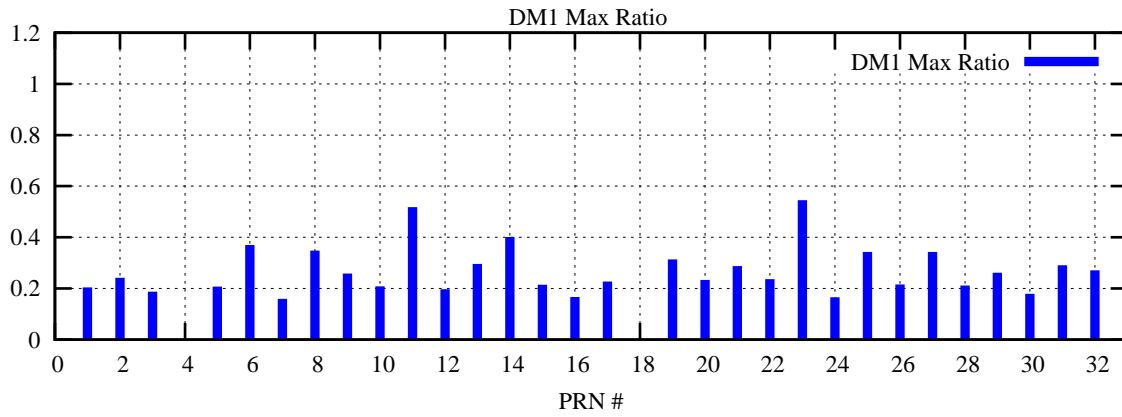

Ratio (PRN Bias/Threshold)

GpsWeek 2078 Day 4

Skinny (Type 0): PRN 8 22
Broad (Type 2): PRN 7 15 17 21 24