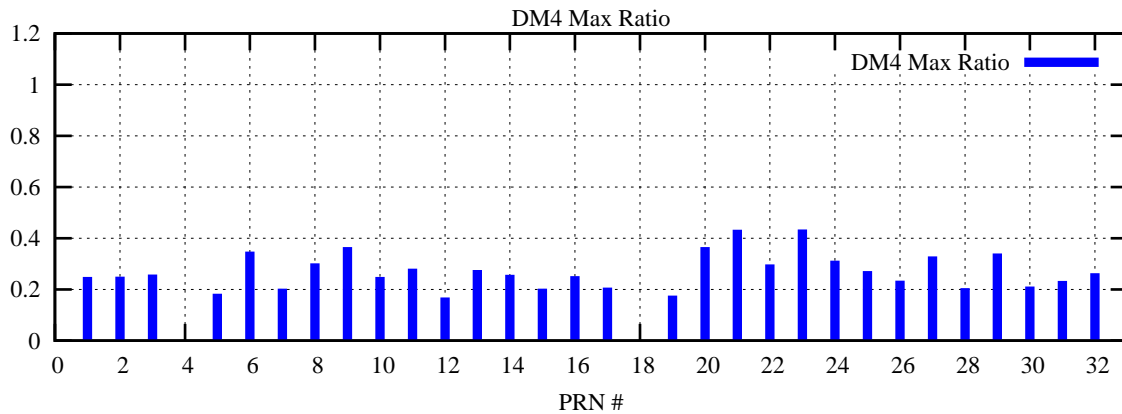

Ratio (PRN Bias/Threshold)

GpsWeek 2078 Day 4

Skinny (Type 0): PRN 8 22
Broad (Type 2): PRN 7 15 17 21 24