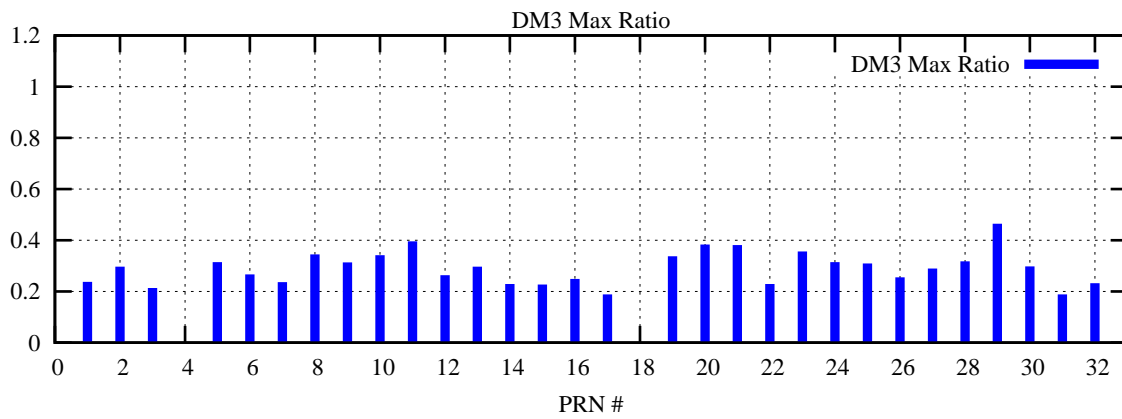

Ratio (PRN Bias/Threshold)

GpsWeek 2078 Day 4

Skinny (Type 0): PRN 8 22
Broad (Type 2): PRN 7 15 17 21 24