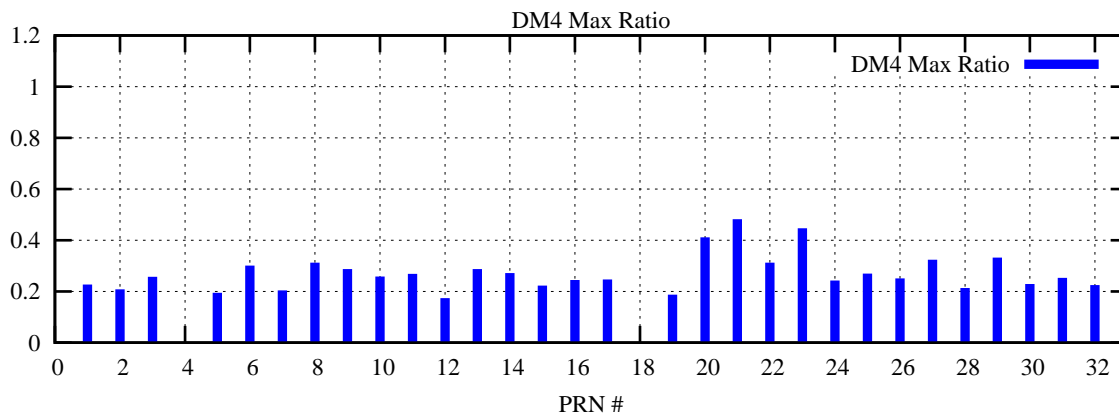

Ratio (PRN Bias/Threshold)

GpsWeek 2078 Day 5

Skinny (Type 0): PRN 8 22
Broad (Type 2): PRN 7 15 17 21 24