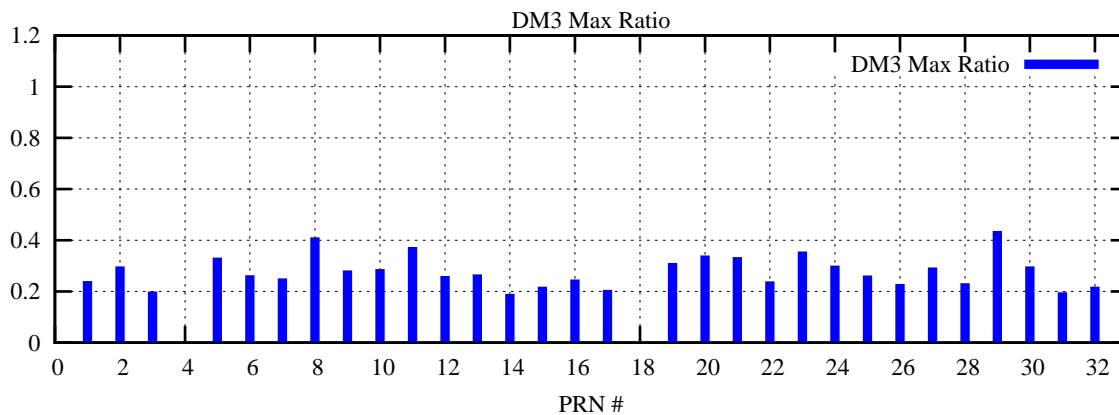

Ratio (PRN Bias/Threshold)

GpsWeek 2078 Day 5

Skinny (Type 0): PRN 8 22
Broad (Type 2): PRN 7 15 17 21 24