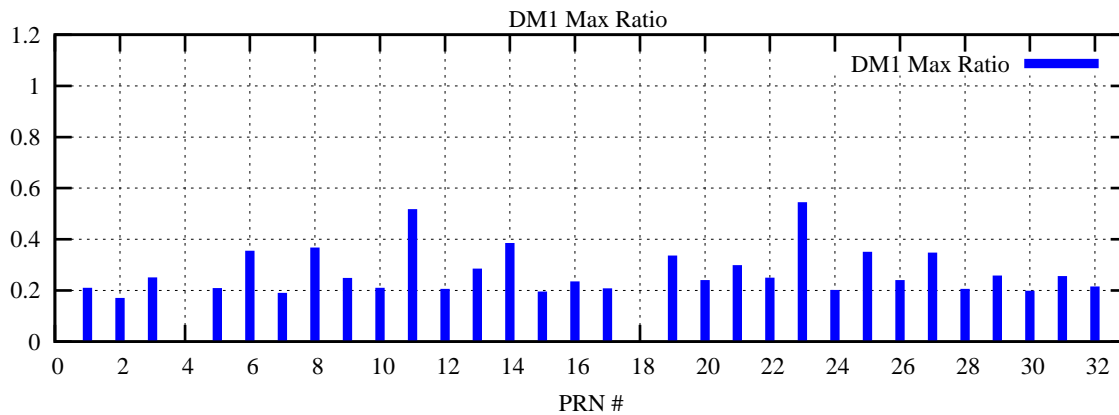

Ratio (PRN Bias/Threshold)

GpsWeek 2078 Day 5

Skinny (Type 0): PRN 8 22
Broad (Type 2): PRN 7 15 17 21 24