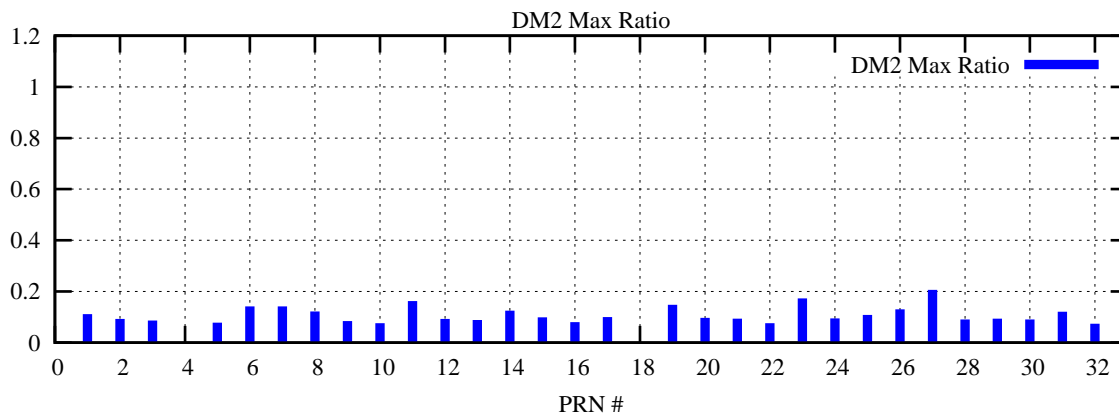

Ratio (PRN Bias/Threshold)

GpsWeek 2078 Day 5

Skinny (Type 0): PRN 8 22
Broad (Type 2): PRN 7 15 17 21 24