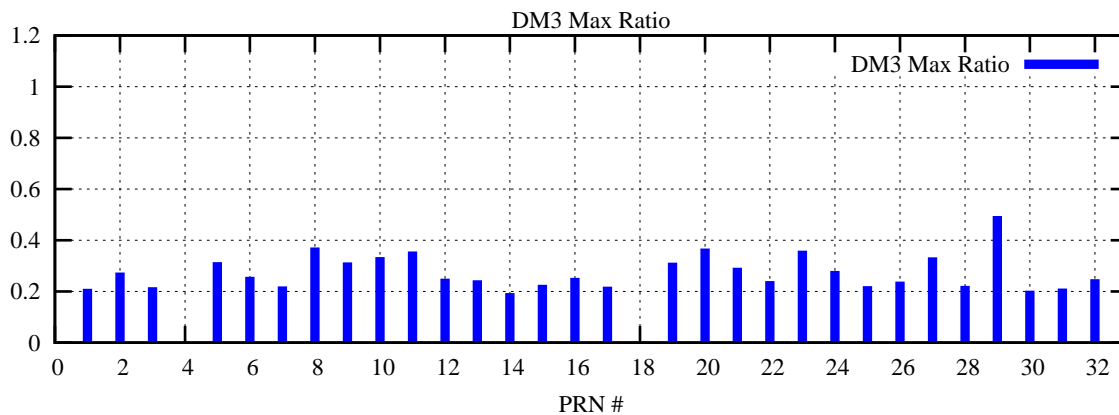

Ratio (PRN Bias/Threshold)

GpsWeek 2079 Day 3

Skinny (Type 0): PRN 8 22
Broad (Type 2): PRN 7 15 17 21 24