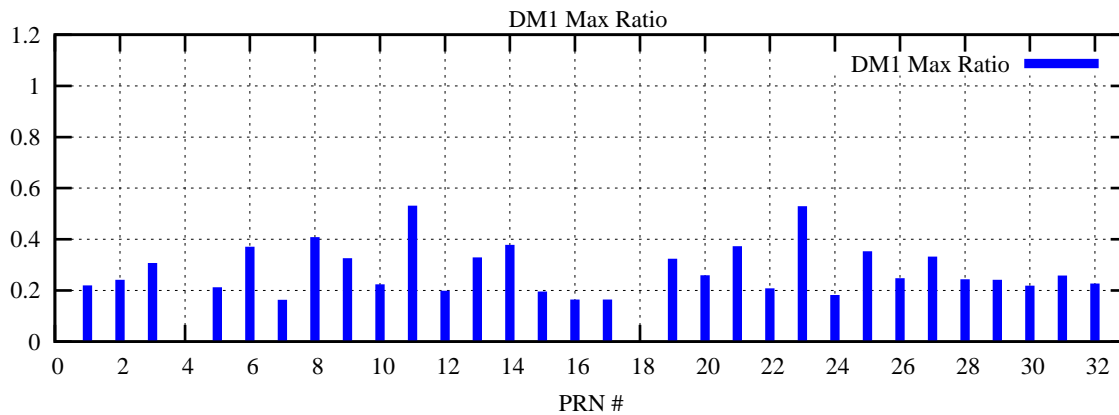

Ratio (PRN Bias/Threshold)

GpsWeek 2079 Day 3

Skinny (Type 0): PRN 8 22
Broad (Type 2): PRN 7 15 17 21 24