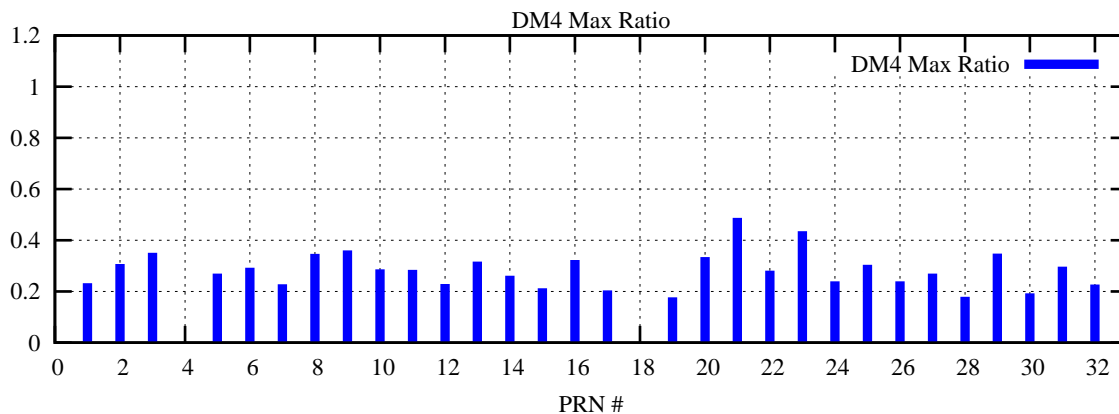

Ratio (PRN Bias/Threshold)

GpsWeek 2079 Day 3

Skinny (Type 0): PRN 8 22
Broad (Type 2): PRN 7 15 17 21 24