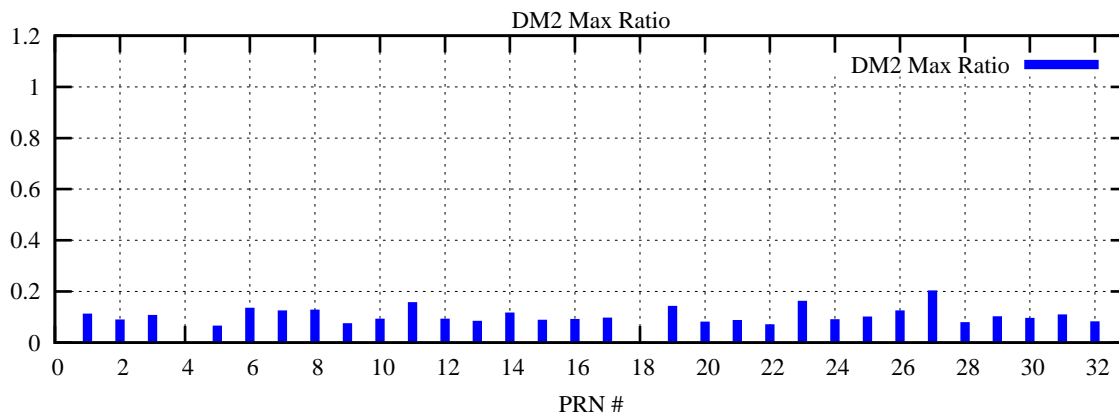

Ratio (PRN Bias/Threshold)

GpsWeek 2079 Day 3

Skinny (Type 0): PRN 8 22
Broad (Type 2): PRN 7 15 17 21 24