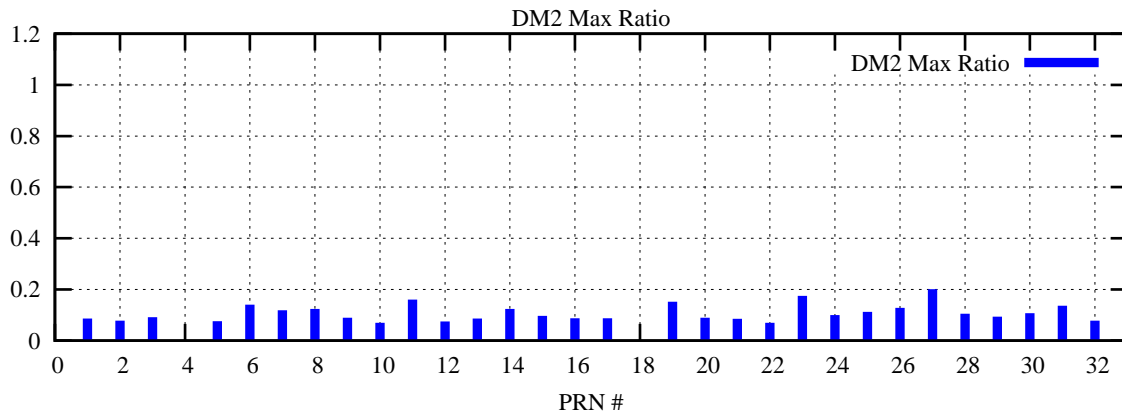

Ratio (PRN Bias/Threshold)

GpsWeek 2079 Day 5

Skinny (Type 0): PRN 8 22
Broad (Type 2): PRN 7 15 17 21 24