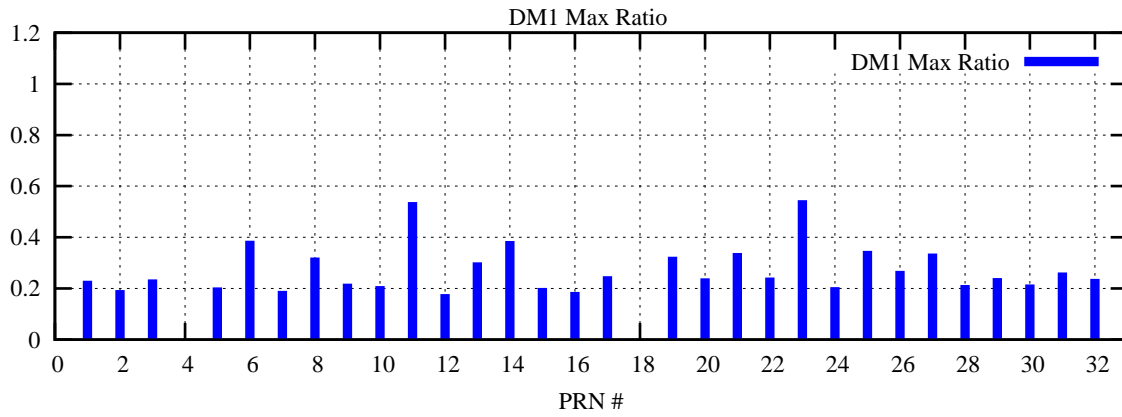

Ratio (PRN Bias/Threshold)

GpsWeek 2079 Day 5

Skinny (Type 0): PRN 8 22
Broad (Type 2): PRN 7 15 17 21 24