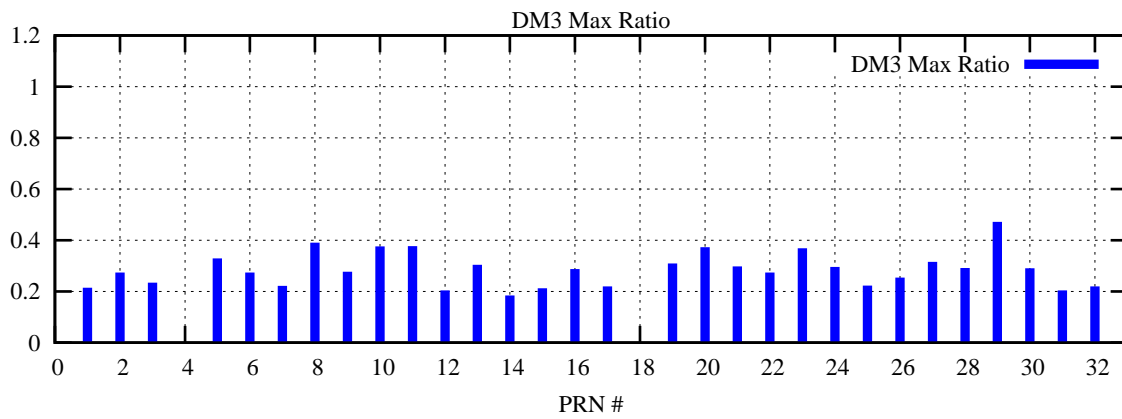

Ratio (PRN Bias/Threshold)

GpsWeek 2079 Day 5

Skinny (Type 0): PRN 8 22
Broad (Type 2): PRN 7 15 17 21 24