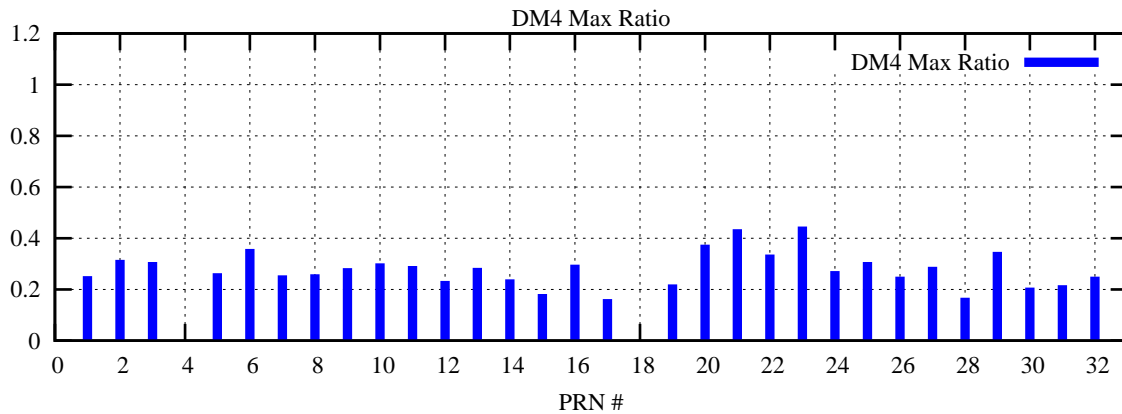

Ratio (PRN Bias/Threshold)

GpsWeek 2079 Day 5

Skinny (Type 0): PRN 8 22
Broad (Type 2): PRN 7 15 17 21 24