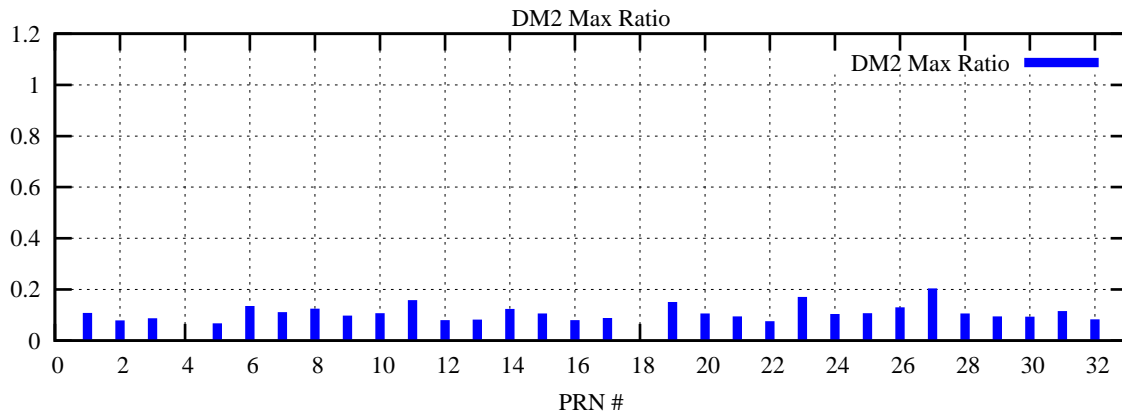

Ratio (PRN Bias/Threshold)

GpsWeek 2079 Day 6

Skinny (Type 0): PRN 8 22
Broad (Type 2): PRN 7 15 17 21 24