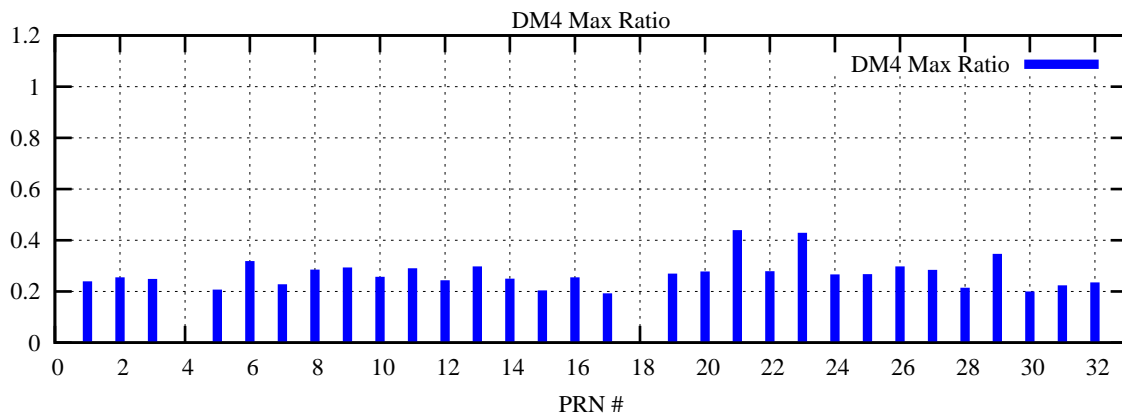

Ratio (PRN Bias/Threshold)

GpsWeek 2079 Day 6

Skinny (Type 0): PRN 8 22
Broad (Type 2): PRN 7 15 17 21 24