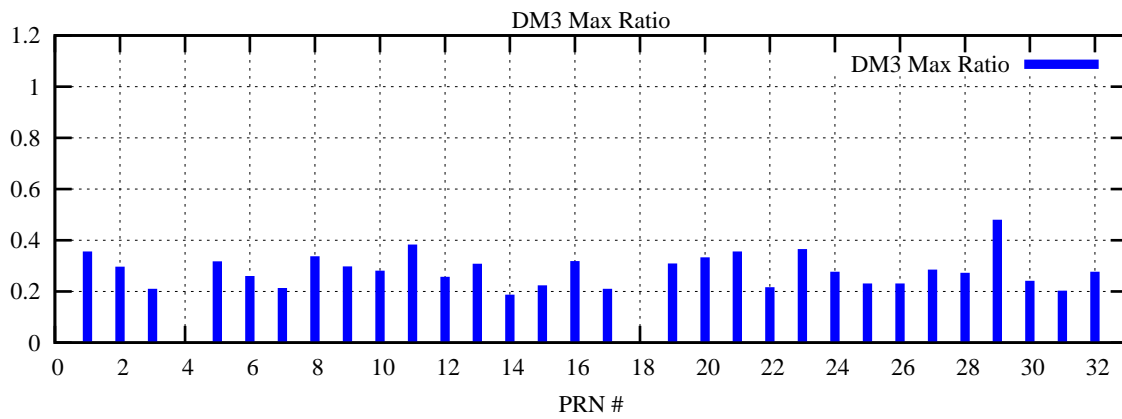

Ratio (PRN Bias/Threshold)

GpsWeek 2079 Day 6

Skinny (Type 0): PRN 8 22
Broad (Type 2): PRN 7 15 17 21 24