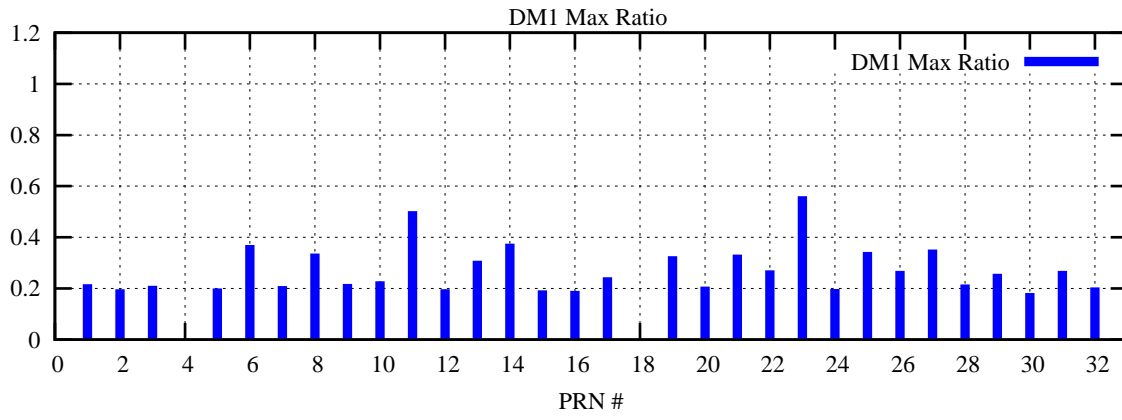

Ratio (PRN Bias/Threshold)

GpsWeek 2079 Day 6

Skinny (Type 0): PRN 8 22
Broad (Type 2): PRN 7 15 17 21 24