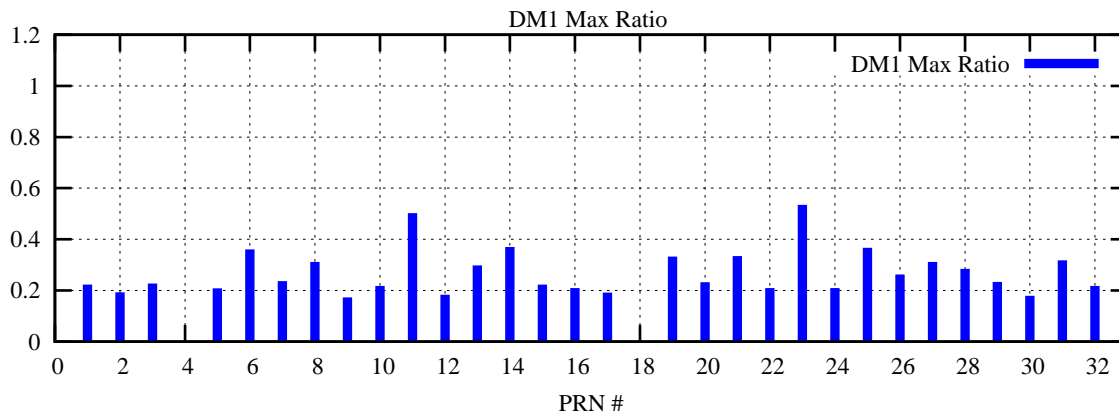

Ratio (PRN Bias/Threshold)

GpsWeek 2081 Day 3

Skinny (Type 0): PRN 8 22
Broad (Type 2): PRN 7 15 17 21 24