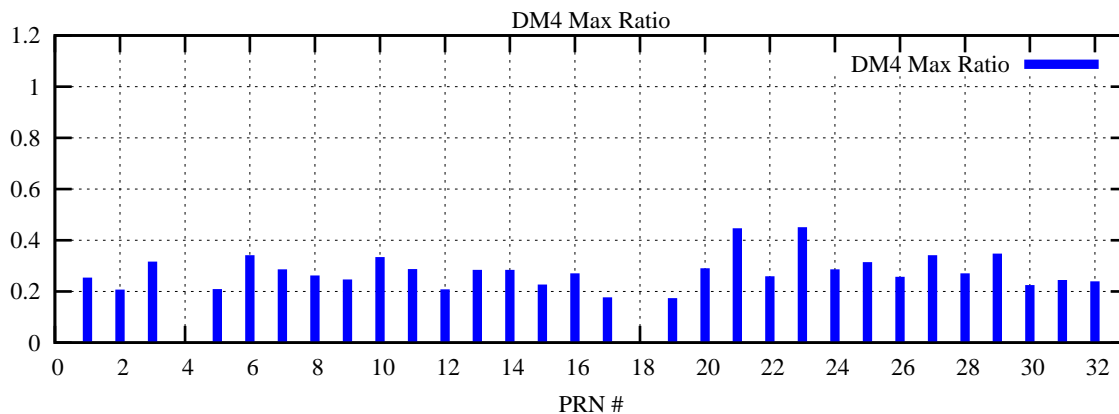

Ratio (PRN Bias/Threshold)

GpsWeek 2081 Day 3

Skinny (Type 0): PRN 8 22
Broad (Type 2): PRN 7 15 17 21 24