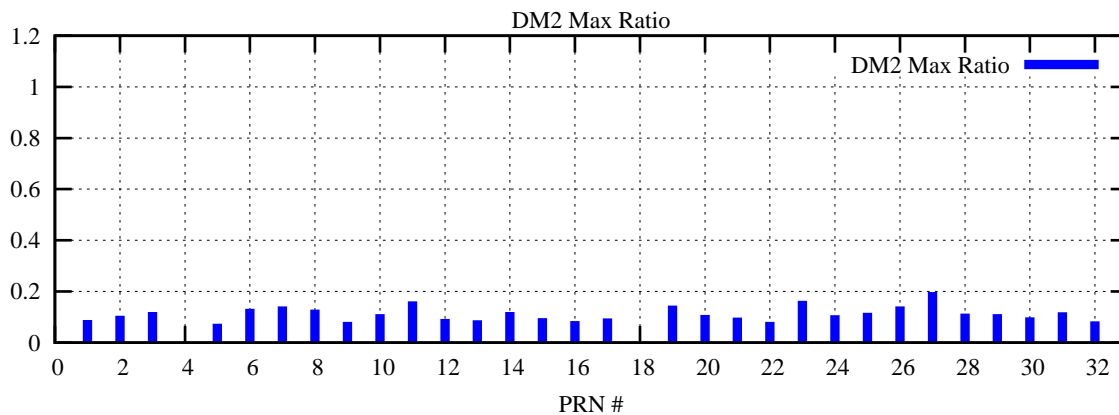

Ratio (PRN Bias/Threshold)

GpsWeek 2081 Day 3

Skinny (Type 0): PRN 8 22
Broad (Type 2): PRN 7 15 17 21 24