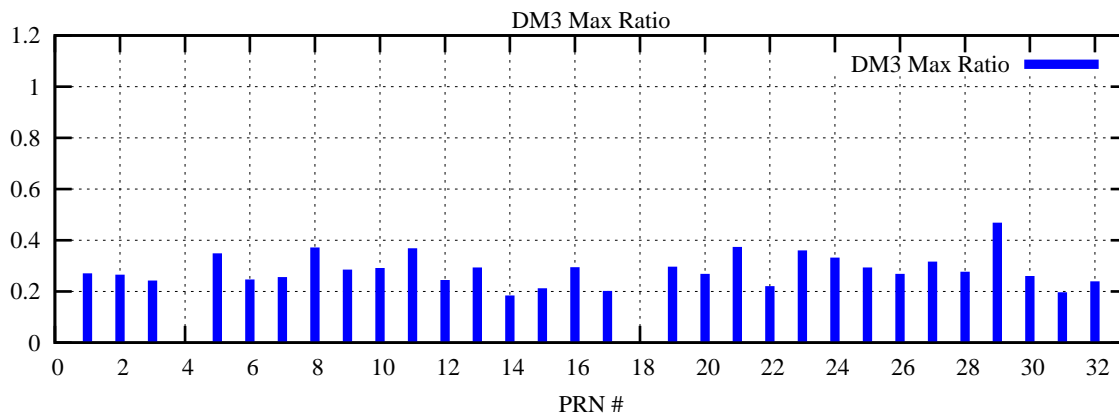

Ratio (PRN Bias/Threshold)

GpsWeek 2081 Day 3

Skinny (Type 0): PRN 8 22
Broad (Type 2): PRN 7 15 17 21 24