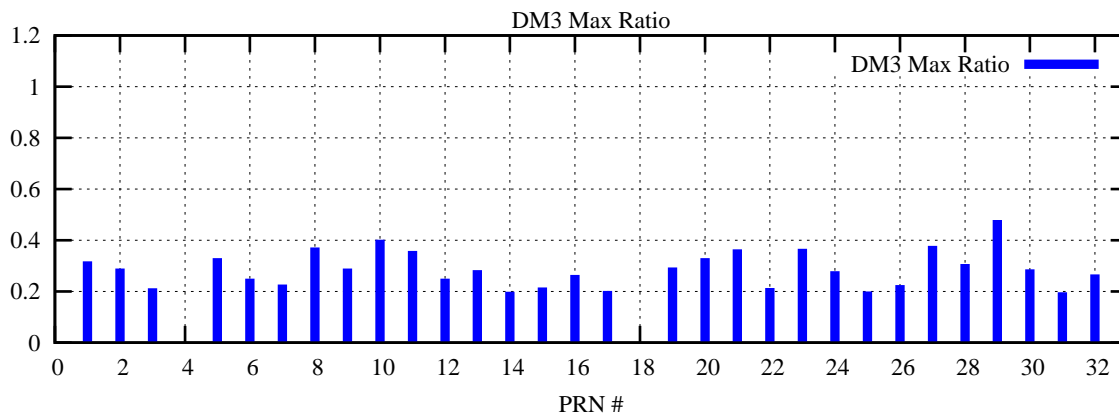

Ratio (PRN Bias/Threshold)

GpsWeek 2081 Day 4

Skinny (Type 0): PRN 8 22  
Broad (Type 2): PRN 7 15 17 21 24