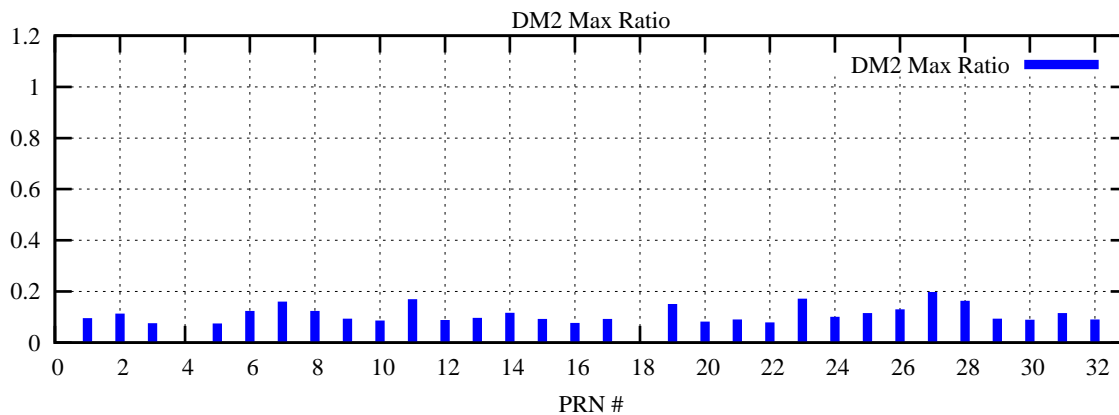

Ratio (PRN Bias/Threshold)

GpsWeek 2081 Day 4

Skinny (Type 0): PRN 8 22  
Broad (Type 2): PRN 7 15 17 21 24