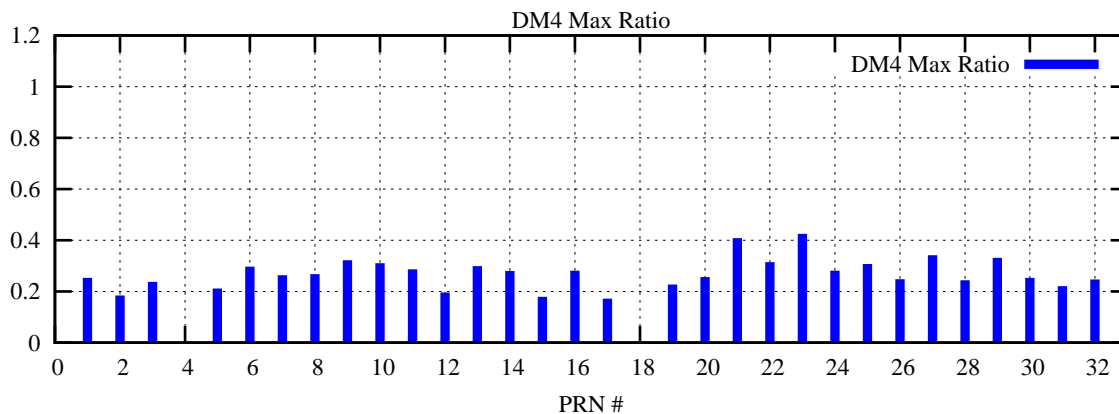

Ratio (PRN Bias/Threshold)

GpsWeek 2081 Day 4

Skinny (Type 0): PRN 8 22  
Broad (Type 2): PRN 7 15 17 21 24