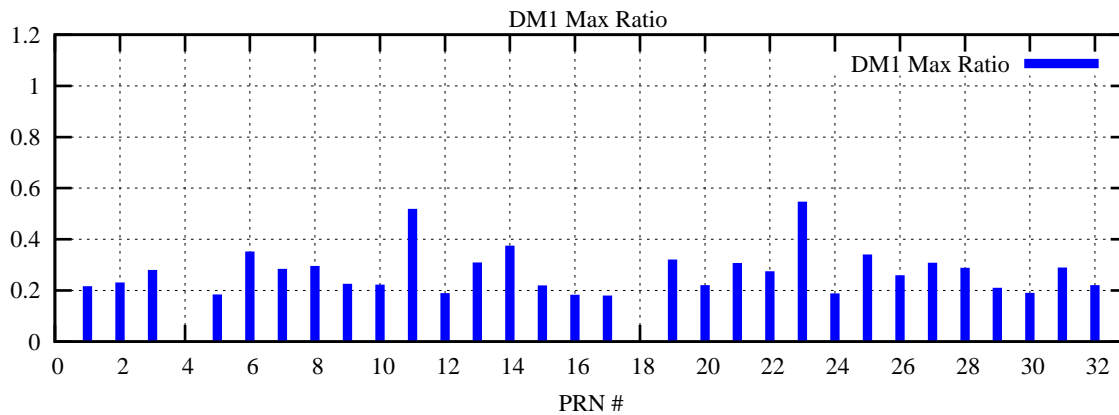

Ratio (PRN Bias/Threshold)

GpsWeek 2081 Day 4

Skinny (Type 0): PRN 8 22  
Broad (Type 2): PRN 7 15 17 21 24