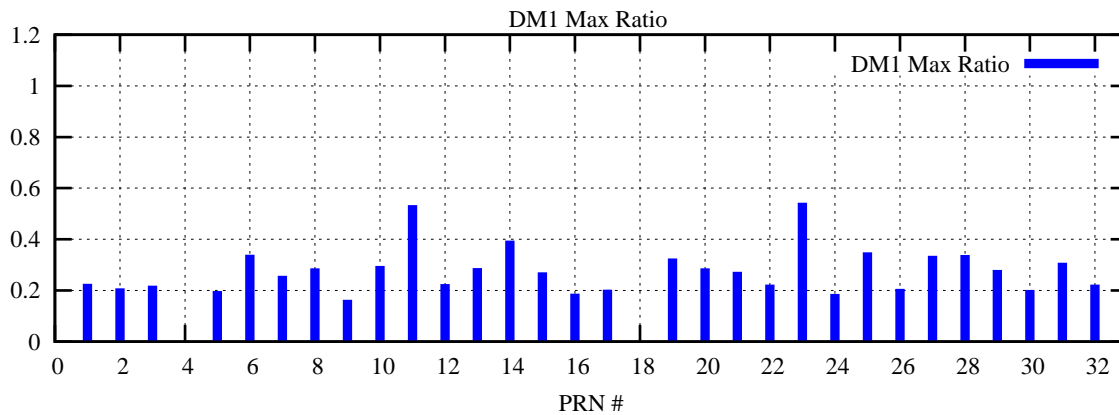

Ratio (PRN Bias/Threshold)

GpsWeek 2082 Day 6

Skinny (Type 0): PRN 8 22
Broad (Type 2): PRN 7 15 17 21 24