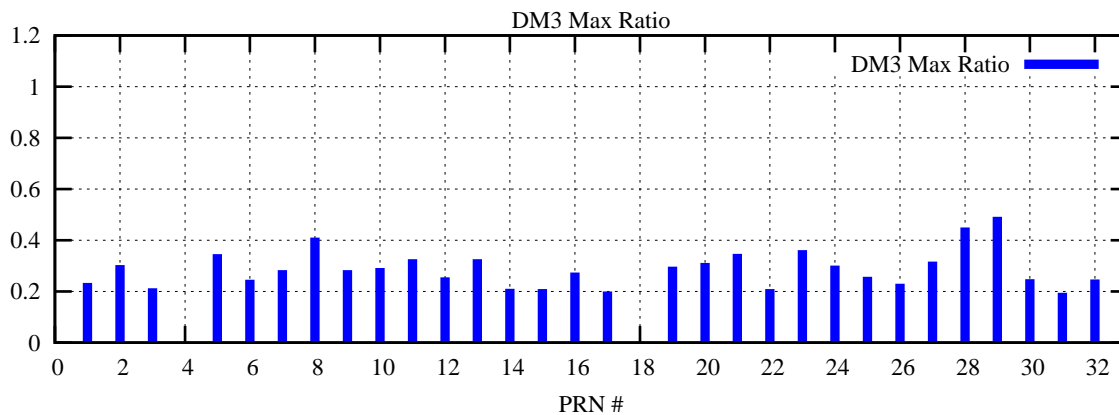

Ratio (PRN Bias/Threshold)

GpsWeek 2082 Day 6

Skinny (Type 0): PRN 8 22
Broad (Type 2): PRN 7 15 17 21 24