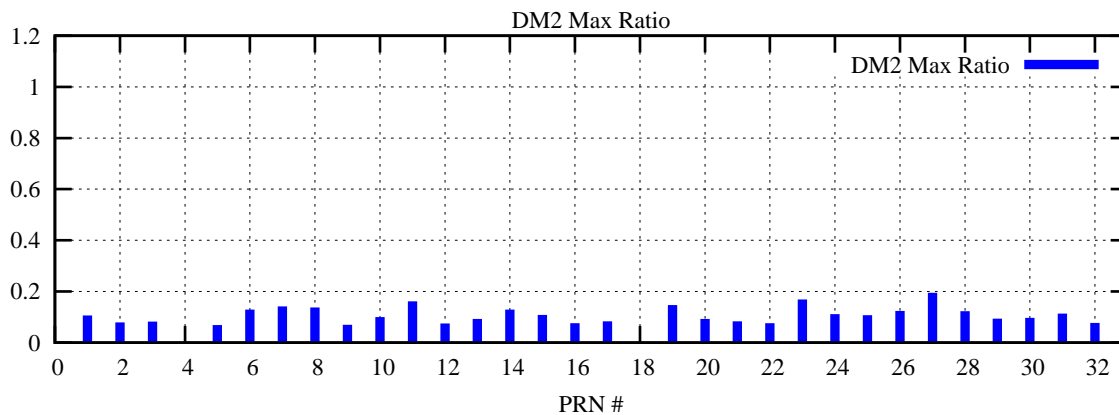

Ratio (PRN Bias/Threshold)

GpsWeek 2082 Day 6

Skinny (Type 0): PRN 8 22
Broad (Type 2): PRN 7 15 17 21 24