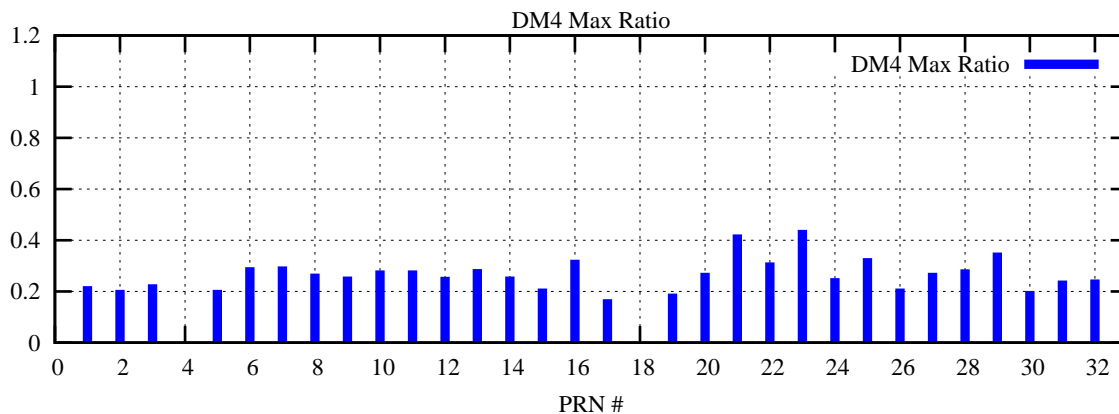

Ratio (PRN Bias/Threshold)

GpsWeek 2082 Day 6

Skinny (Type 0): PRN 8 22
Broad (Type 2): PRN 7 15 17 21 24