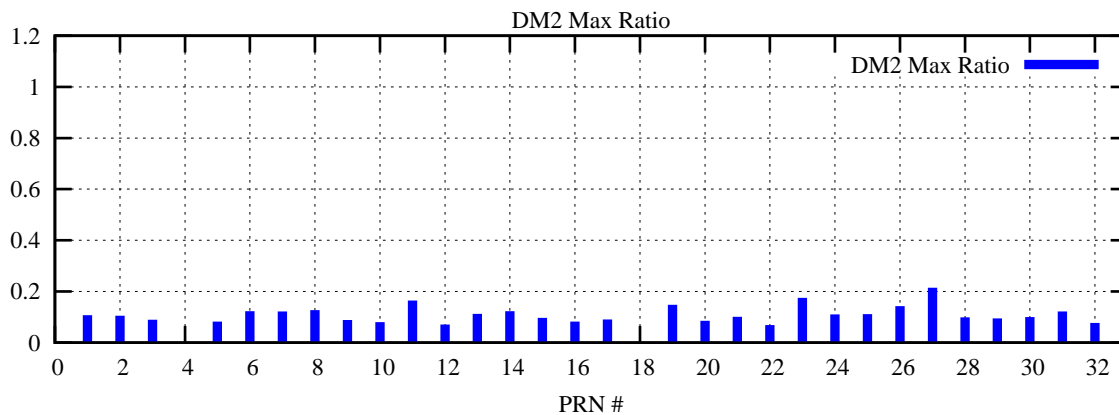

Ratio (PRN Bias/Threshold)

GpsWeek 2084 Day 1

Skinny (Type 0): PRN 8 22  
Broad (Type 2): PRN 7 15 17 21 24