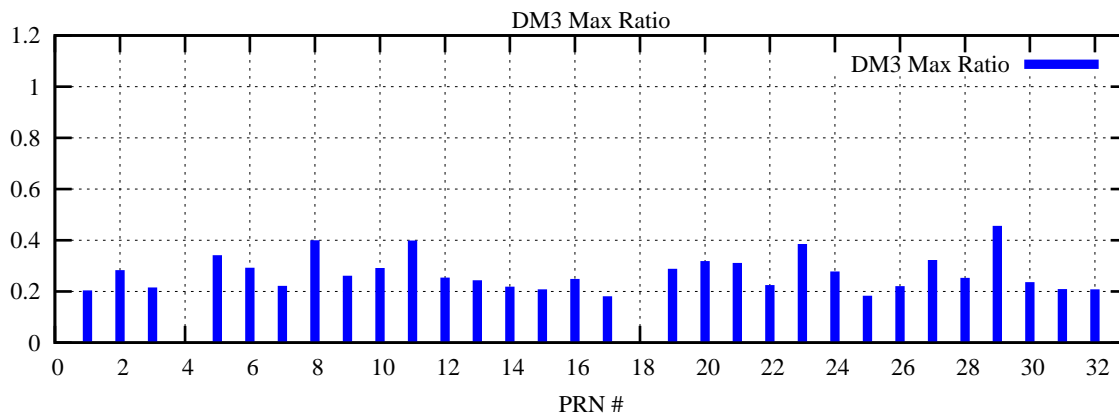

Ratio (PRN Bias/Threshold)

GpsWeek 2084 Day 1

Skinny (Type 0): PRN 8 22  
Broad (Type 2): PRN 7 15 17 21 24