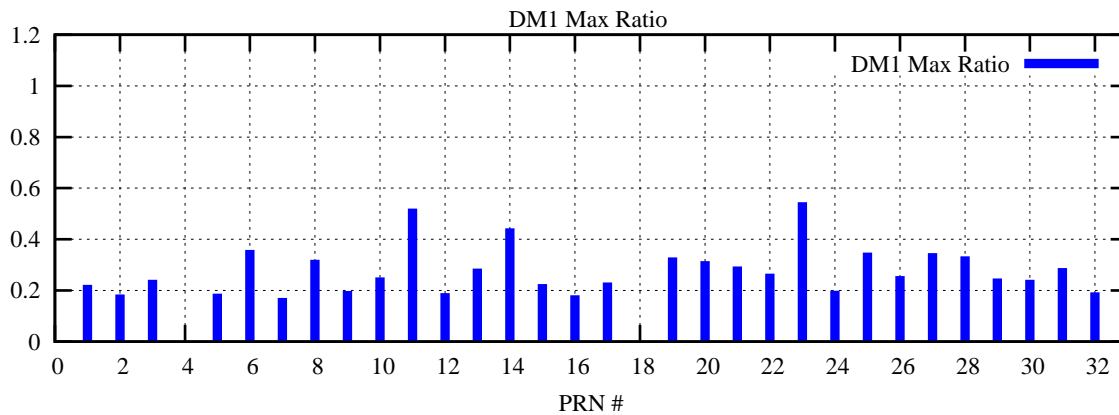

Ratio (PRN Bias/Threshold)

GpsWeek 2084 Day 1

Skinny (Type 0): PRN 8 22  
Broad (Type 2): PRN 7 15 17 21 24