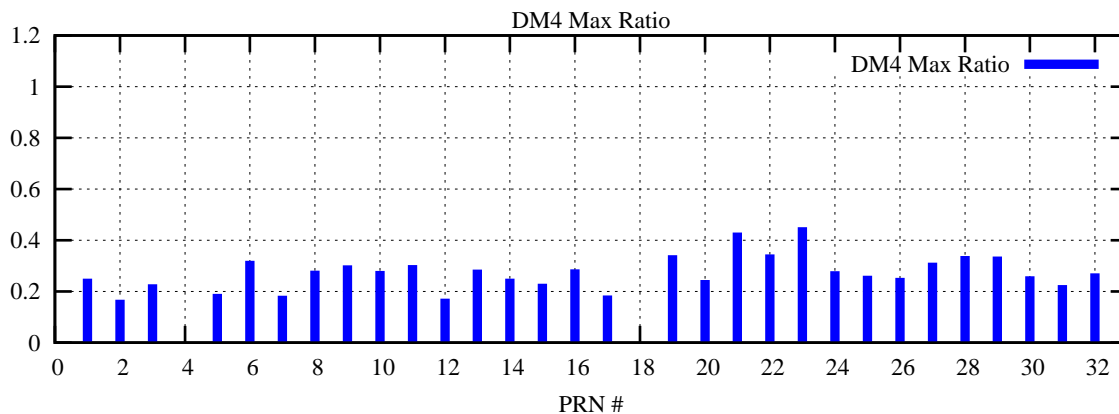

Ratio (PRN Bias/Threshold)

GpsWeek 2084 Day 1

Skinny (Type 0): PRN 8 22  
Broad (Type 2): PRN 7 15 17 21 24