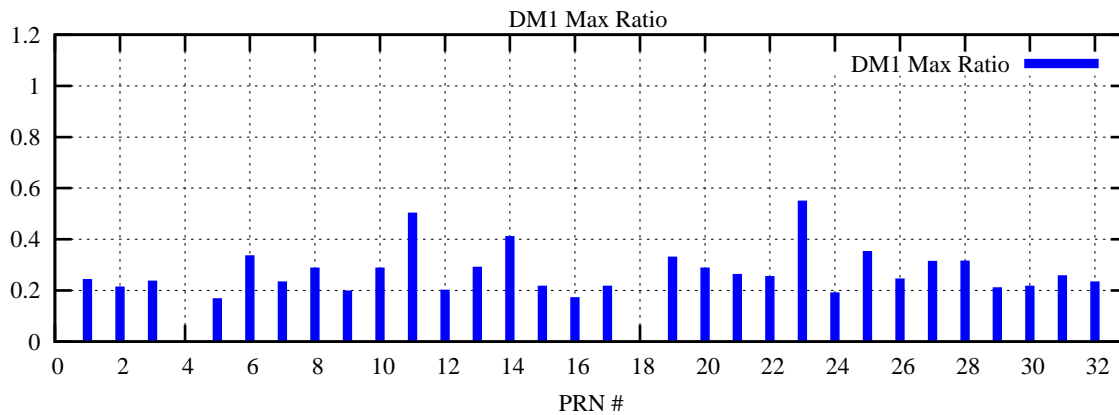

Ratio (PRN Bias/Threshold)

GpsWeek 2084 Day 2

Skinny (Type 0): PRN 8 22
Broad (Type 2): PRN 7 15 17 21 24