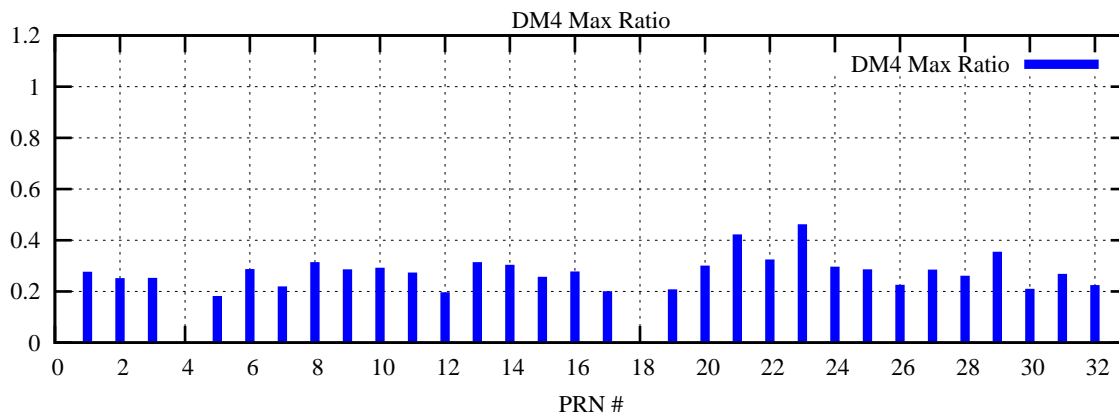

Ratio (PRN Bias/Threshold)

GpsWeek 2084 Day 2

Skinny (Type 0): PRN 8 22
Broad (Type 2): PRN 7 15 17 21 24