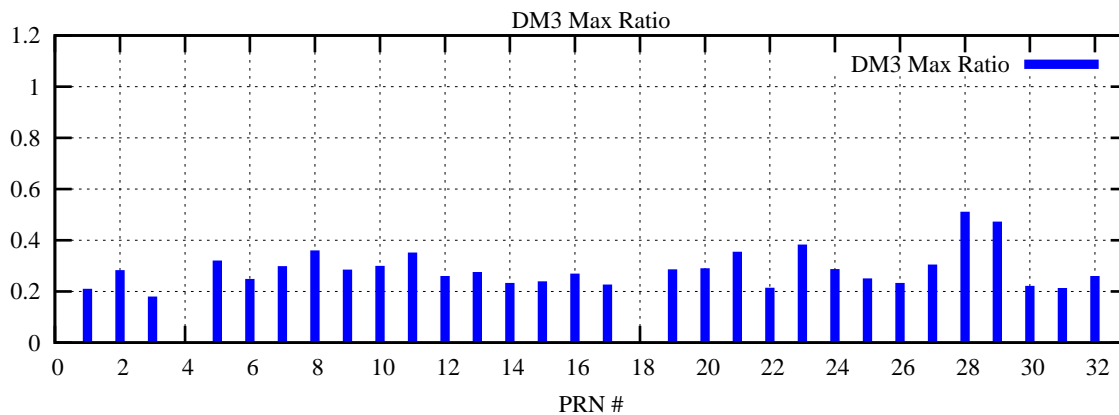

Ratio (PRN Bias/Threshold)

GpsWeek 2084 Day 2

Skinny (Type 0): PRN 8 22
Broad (Type 2): PRN 7 15 17 21 24