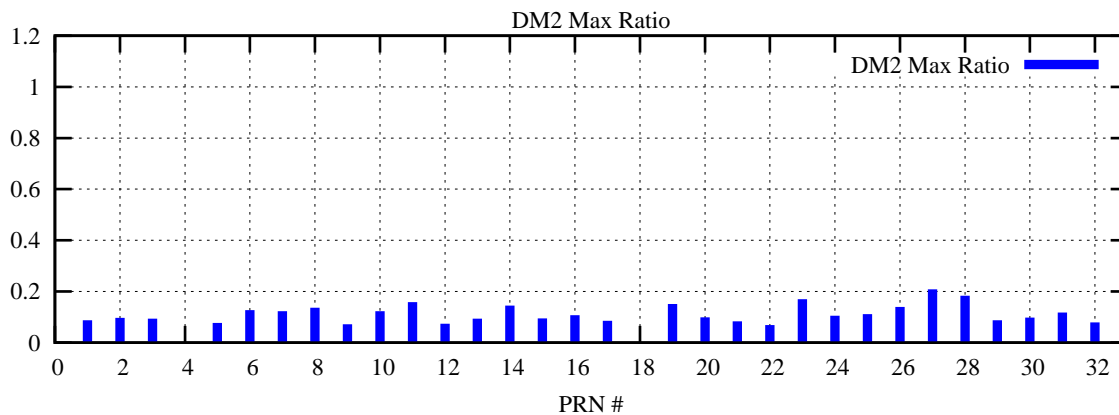

Ratio (PRN Bias/Threshold)

GpsWeek 2084 Day 2

Skinny (Type 0): PRN 8 22
Broad (Type 2): PRN 7 15 17 21 24