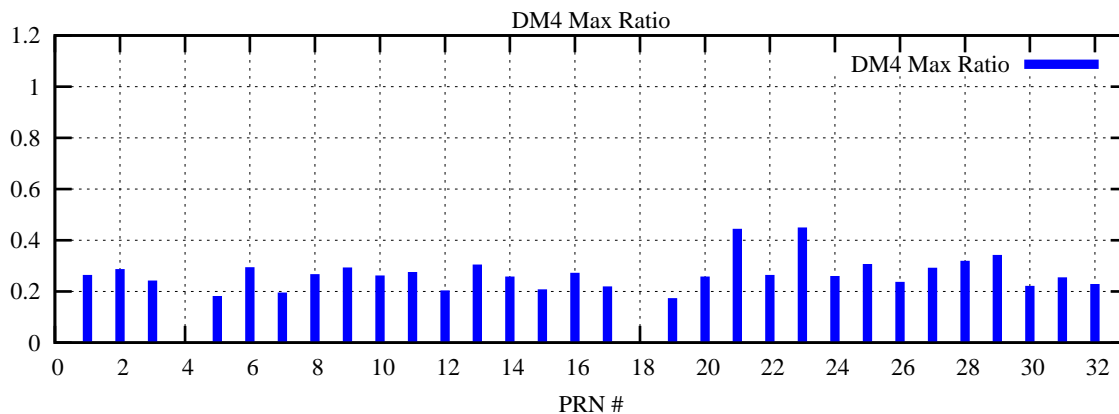

Ratio (PRN Bias/Threshold)

GpsWeek 2085 Day 0

Skinny (Type 0): PRN 8 22
Broad (Type 2): PRN 7 15 17 21 24