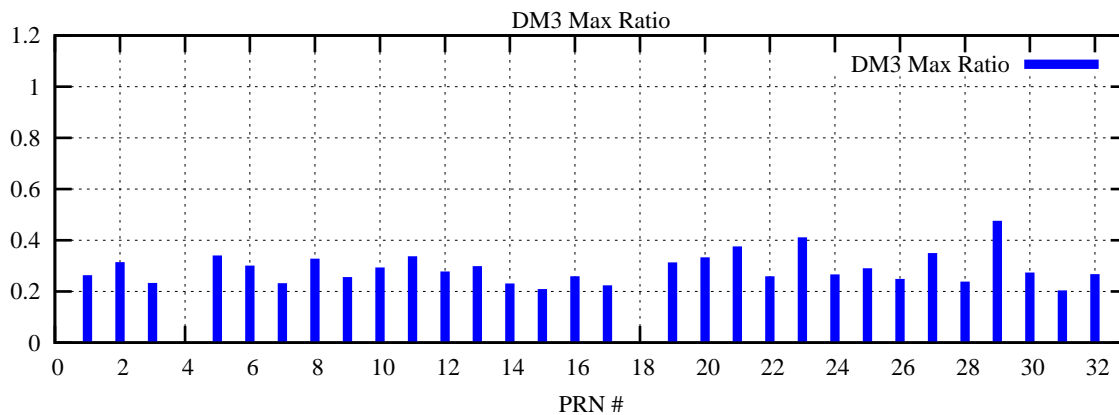

Ratio (PRN Bias/Threshold)

GpsWeek 2085 Day 0

Skinny (Type 0): PRN 8 22
Broad (Type 2): PRN 7 15 17 21 24