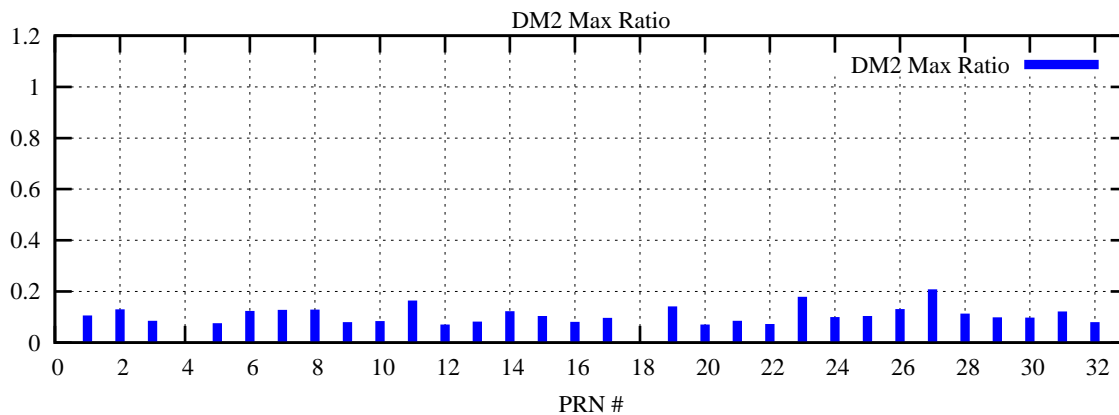

Ratio (PRN Bias/Threshold)

GpsWeek 2085 Day 0

Skinny (Type 0): PRN 8 22
Broad (Type 2): PRN 7 15 17 21 24