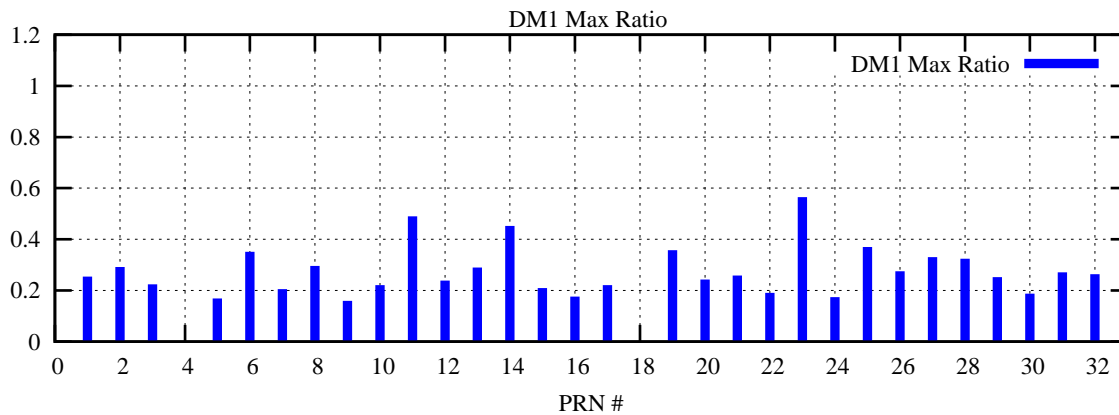

Ratio (PRN Bias/Threshold)

GpsWeek 2085 Day 0

Skinny (Type 0): PRN 8 22
Broad (Type 2): PRN 7 15 17 21 24