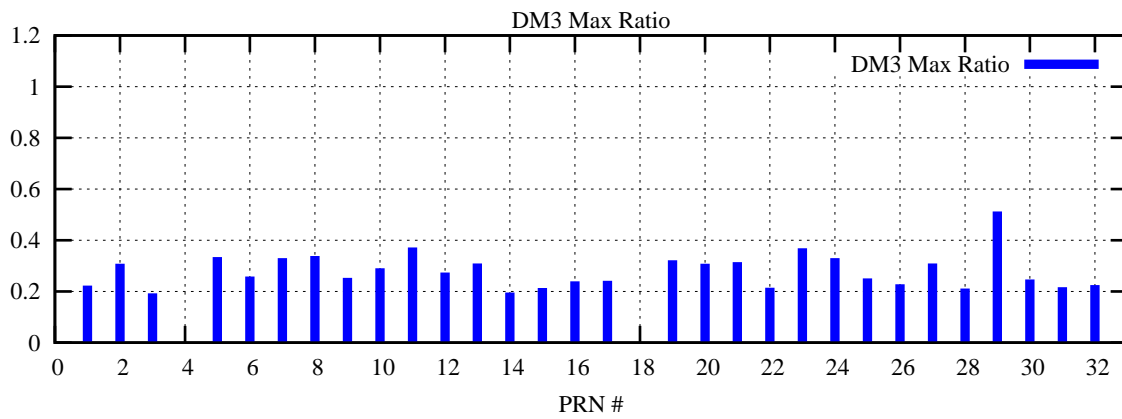

Ratio (PRN Bias/Threshold)

GpsWeek 2085 Day 1

Skinny (Type 0): PRN 8 22
Broad (Type 2): PRN 7 15 17 21 24