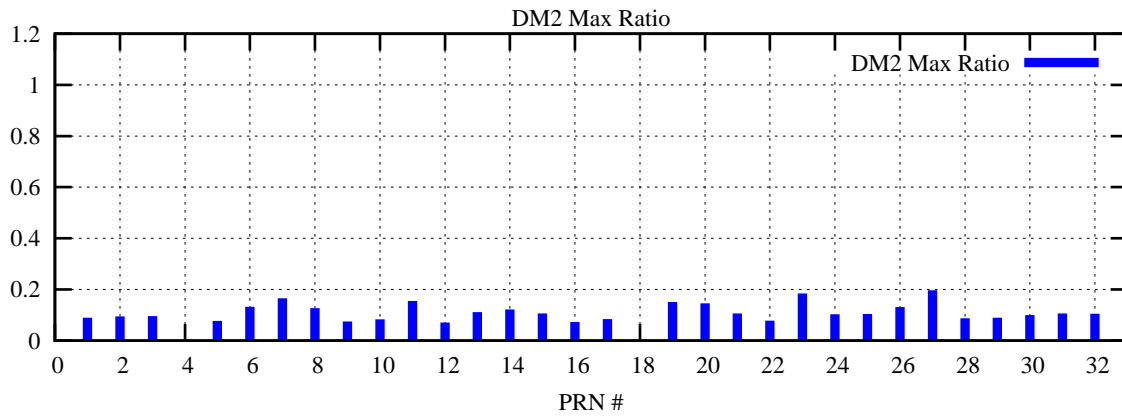

Ratio (PRN Bias/Threshold)

GpsWeek 2085 Day 1

Skinny (Type 0): PRN 8 22
Broad (Type 2): PRN 7 15 17 21 24