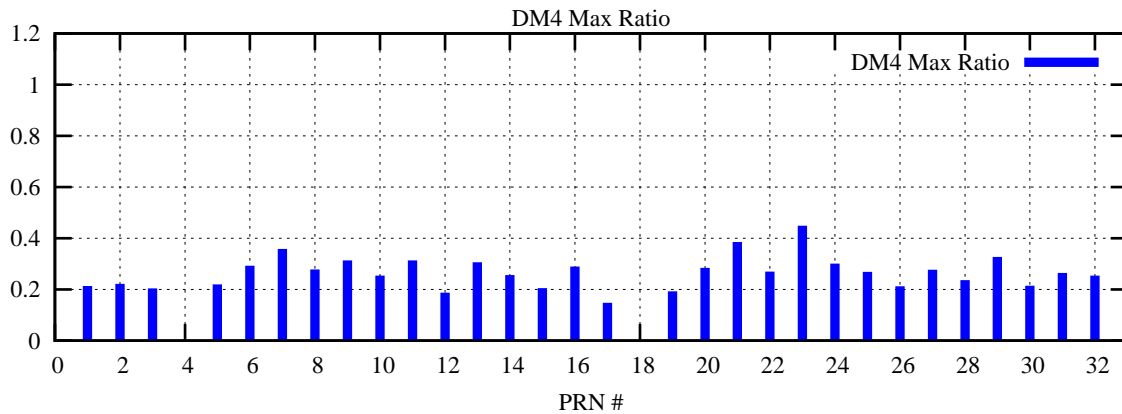

Ratio (PRN Bias/Threshold)

GpsWeek 2085 Day 1

Skinny (Type 0): PRN 8 22
Broad (Type 2): PRN 7 15 17 21 24