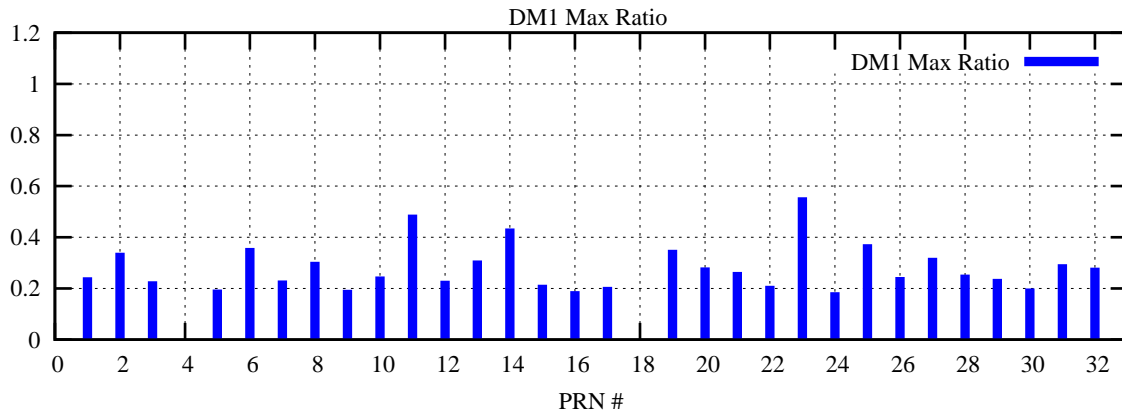

Ratio (PRN Bias/Threshold)

GpsWeek 2085 Day 1

Skinny (Type 0): PRN 8 22
Broad (Type 2): PRN 7 15 17 21 24