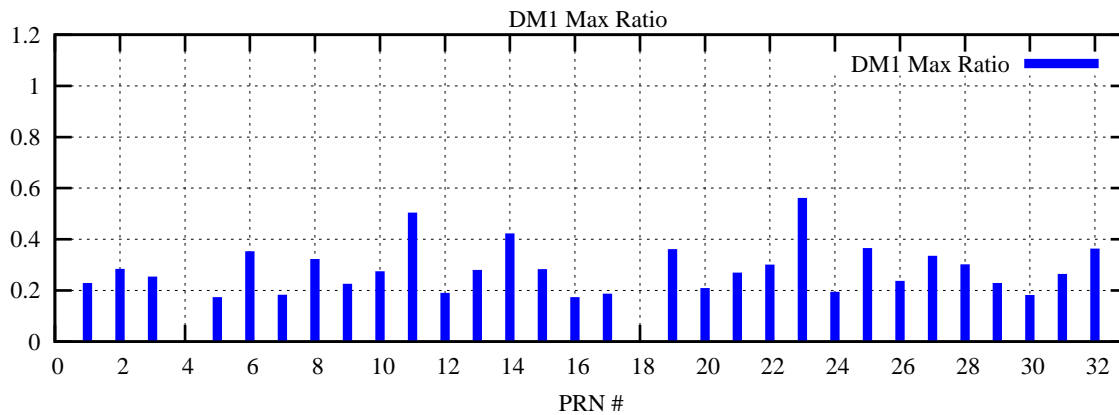

Ratio (PRN Bias/Threshold)

GpsWeek 2085 Day 4

Skinny (Type 0): PRN 8 22  
Broad (Type 2): PRN 7 15 17 21 24