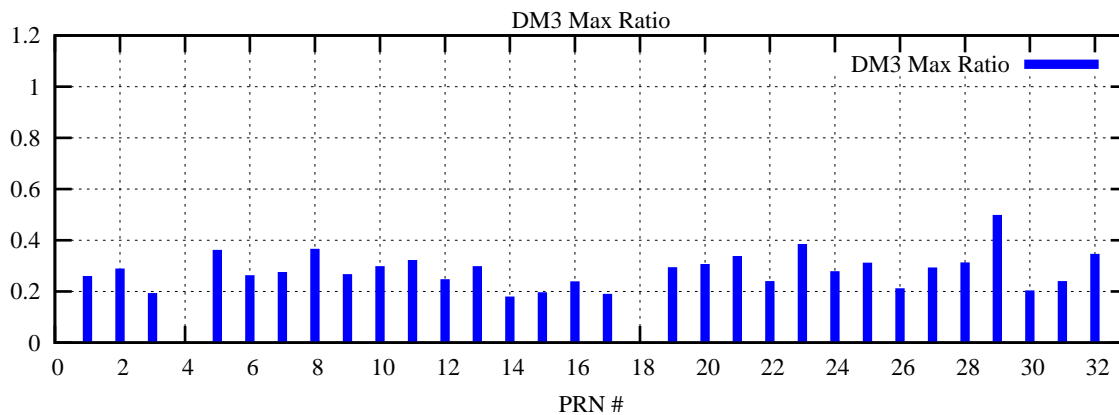

Ratio (PRN Bias/Threshold)

GpsWeek 2085 Day 4

Skinny (Type 0): PRN 8 22  
Broad (Type 2): PRN 7 15 17 21 24