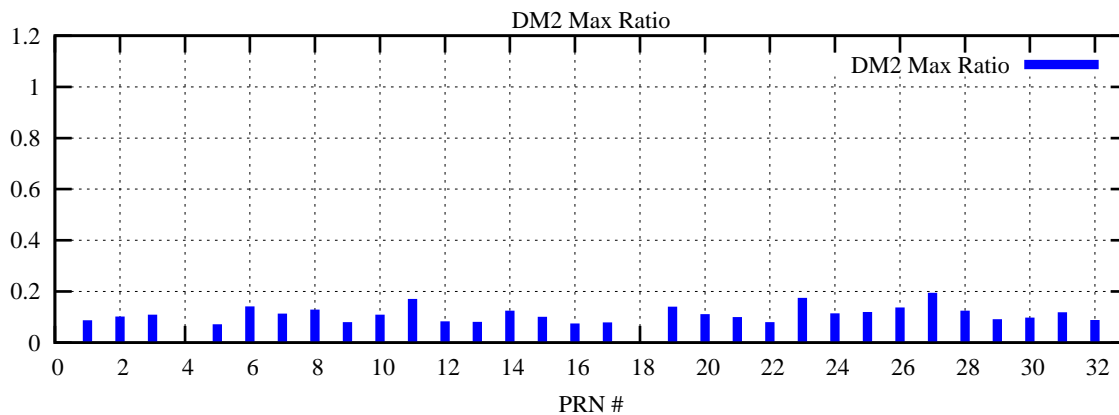

Ratio (PRN Bias/Threshold)

GpsWeek 2085 Day 4

Skinny (Type 0): PRN 8 22  
Broad (Type 2): PRN 7 15 17 21 24