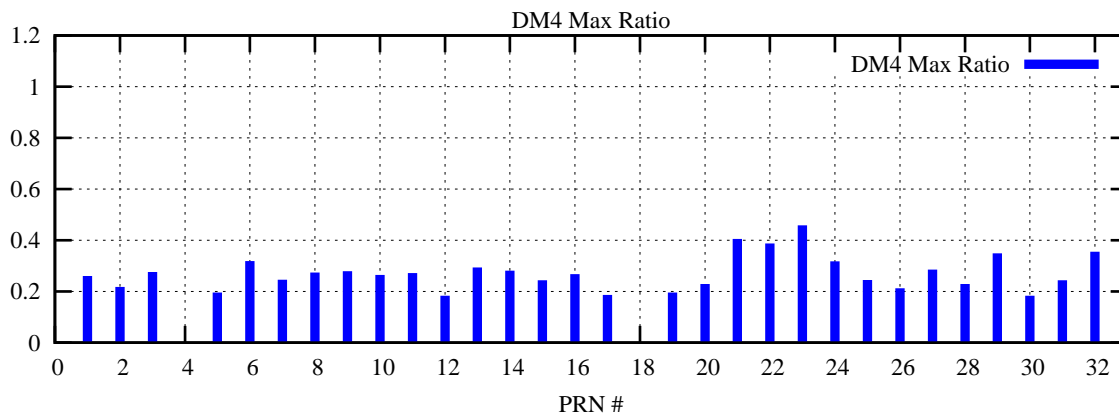

Ratio (PRN Bias/Threshold)

GpsWeek 2085 Day 4

Skinny (Type 0): PRN 8 22  
Broad (Type 2): PRN 7 15 17 21 24