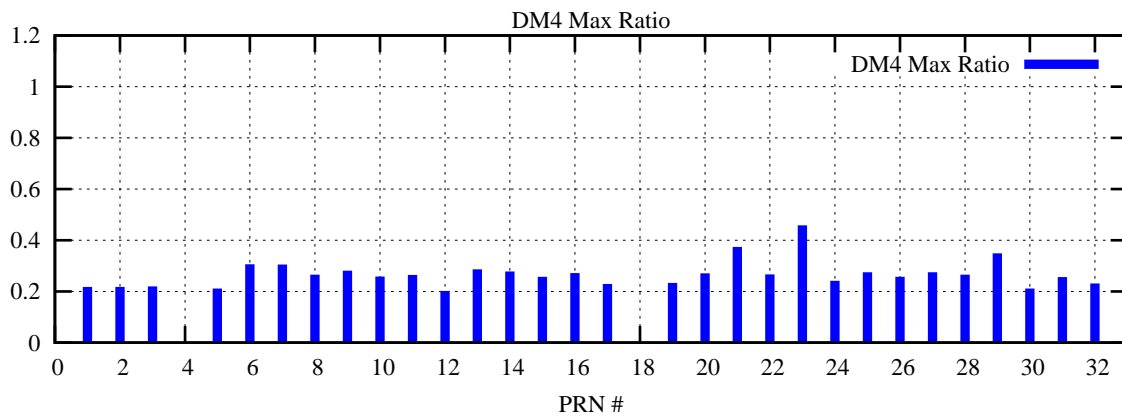

Ratio (PRN Bias/Threshold)

GpsWeek 2085 Day 5

Skinny (Type 0): PRN 8 22
Broad (Type 2): PRN 7 15 17 21 24