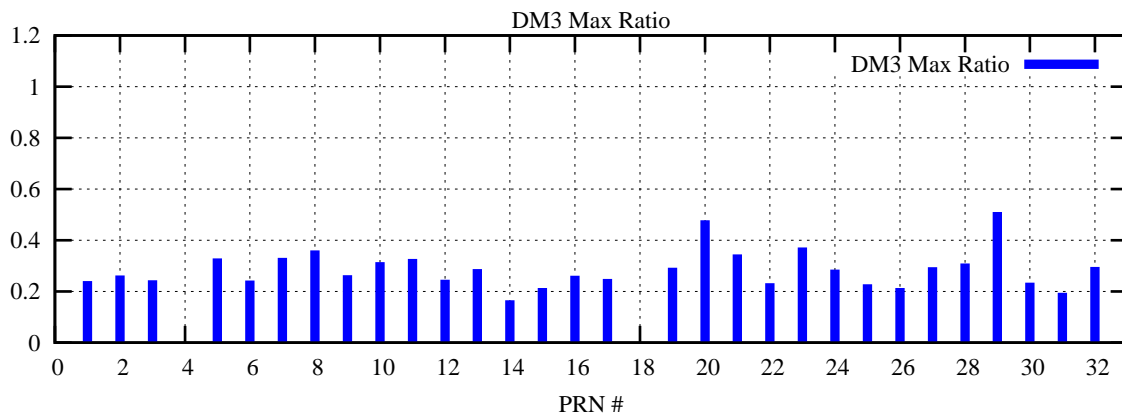

Ratio (PRN Bias/Threshold)

GpsWeek 2085 Day 5

Skinny (Type 0): PRN 8 22
Broad (Type 2): PRN 7 15 17 21 24