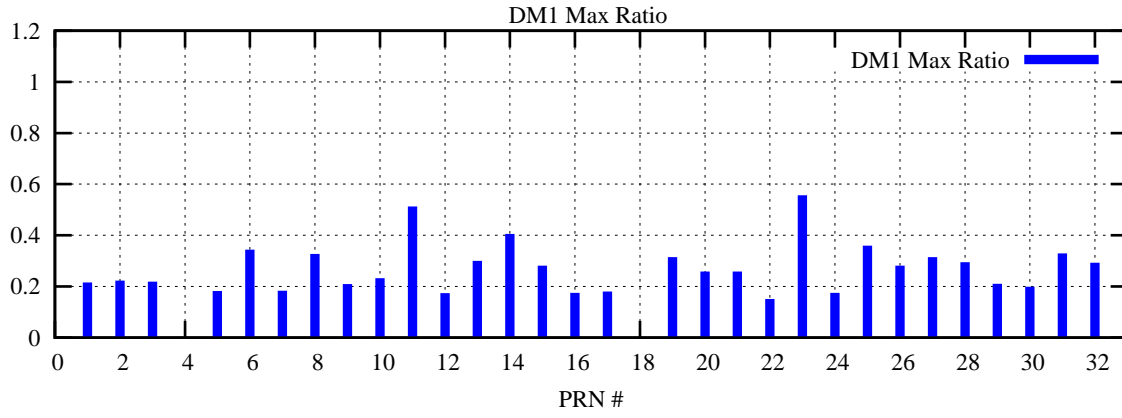

Ratio (PRN Bias/Threshold)

GpsWeek 2085 Day 5

Skinny (Type 0): PRN 8 22
Broad (Type 2): PRN 7 15 17 21 24