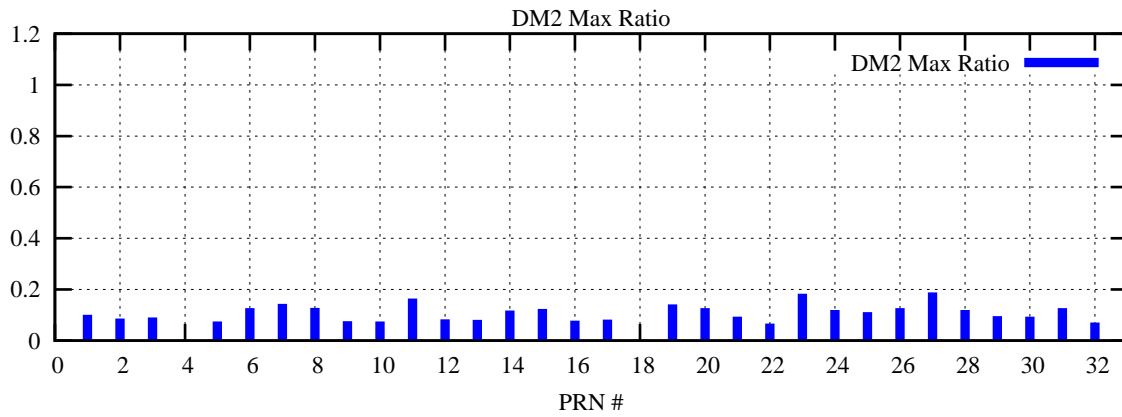

Ratio (PRN Bias/Threshold)

GpsWeek 2085 Day 5

Skinny (Type 0): PRN 8 22
Broad (Type 2): PRN 7 15 17 21 24