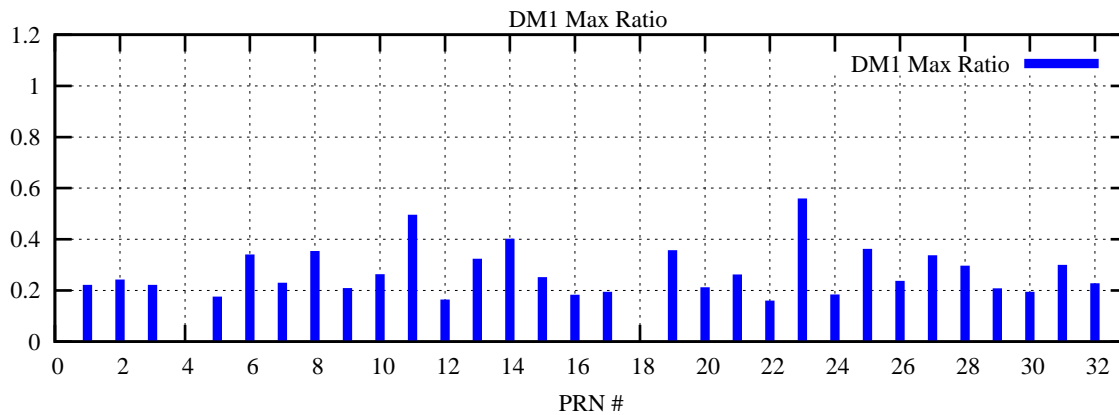

Ratio (PRN Bias/Threshold)

GpsWeek 2085 Day 6

Skinny (Type 0): PRN 8 22
Broad (Type 2): PRN 7 15 17 21 24