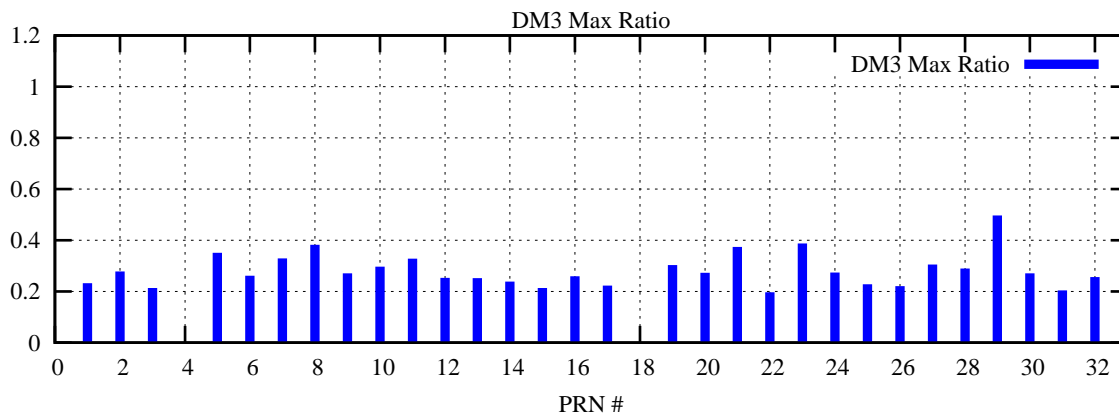

Ratio (PRN Bias/Threshold)

GpsWeek 2085 Day 6

Skinny (Type 0): PRN 8 22
Broad (Type 2): PRN 7 15 17 21 24