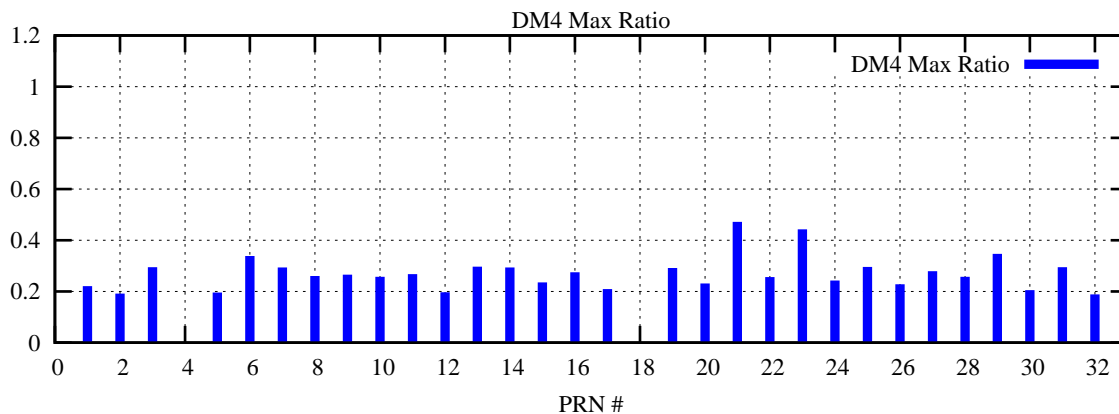

Ratio (PRN Bias/Threshold)

GpsWeek 2085 Day 6

Skinny (Type 0): PRN 8 22
Broad (Type 2): PRN 7 15 17 21 24