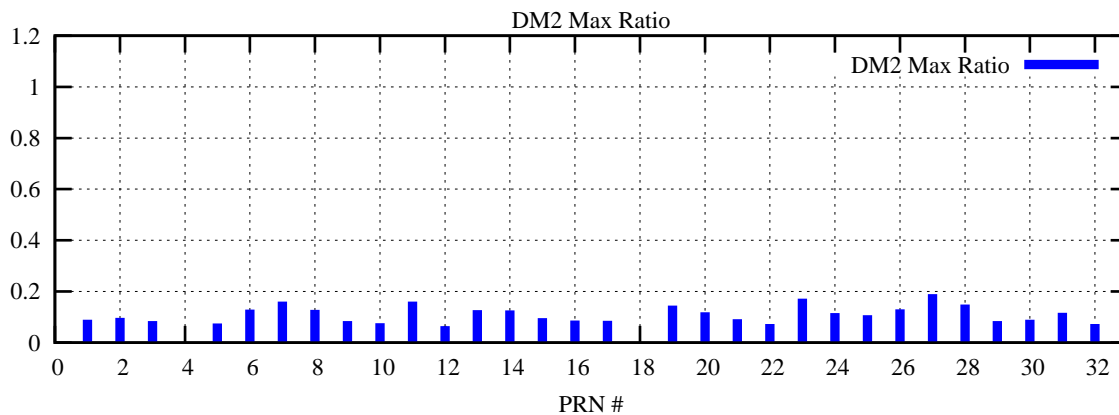

Ratio (PRN Bias/Threshold)

GpsWeek 2085 Day 6

Skinny (Type 0): PRN 8 22
Broad (Type 2): PRN 7 15 17 21 24