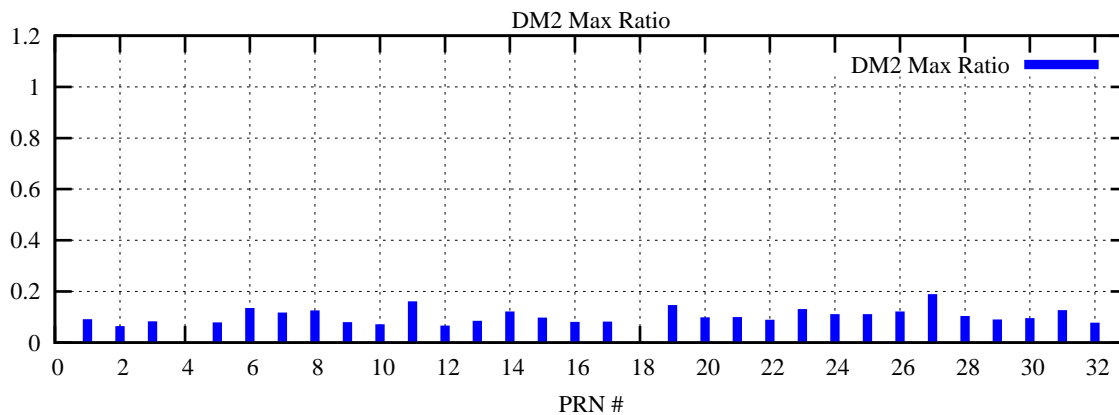

Ratio (PRN Bias/Threshold)

GpsWeek 2086 Day 0

Skinny (Type 0): PRN 8 22
Broad (Type 2): PRN 7 15 17 21 24