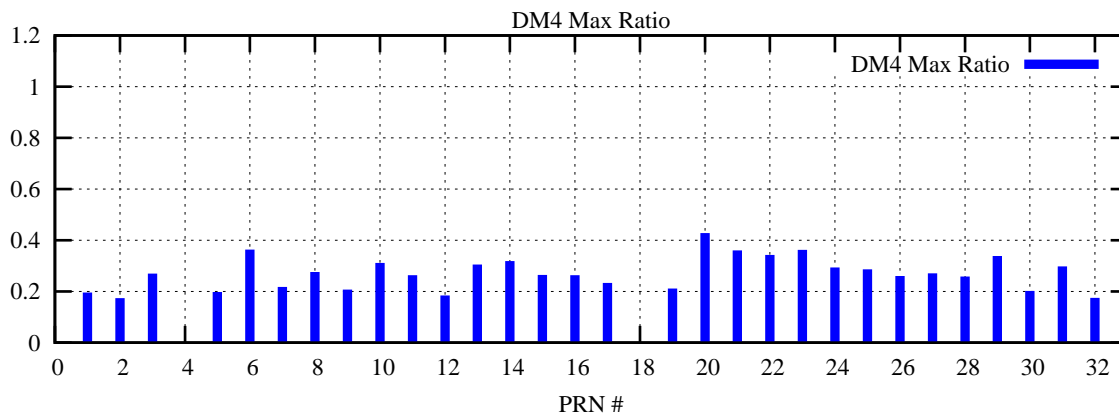

Ratio (PRN Bias/Threshold)

GpsWeek 2086 Day 0

Skinny (Type 0): PRN 8 22
Broad (Type 2): PRN 7 15 17 21 24