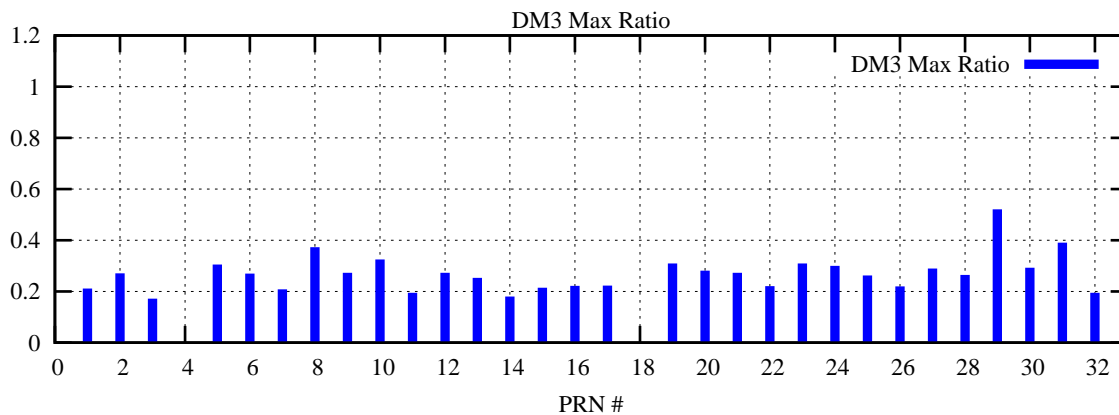

Ratio (PRN Bias/Threshold)

GpsWeek 2086 Day 0

Skinny (Type 0): PRN 8 22
Broad (Type 2): PRN 7 15 17 21 24