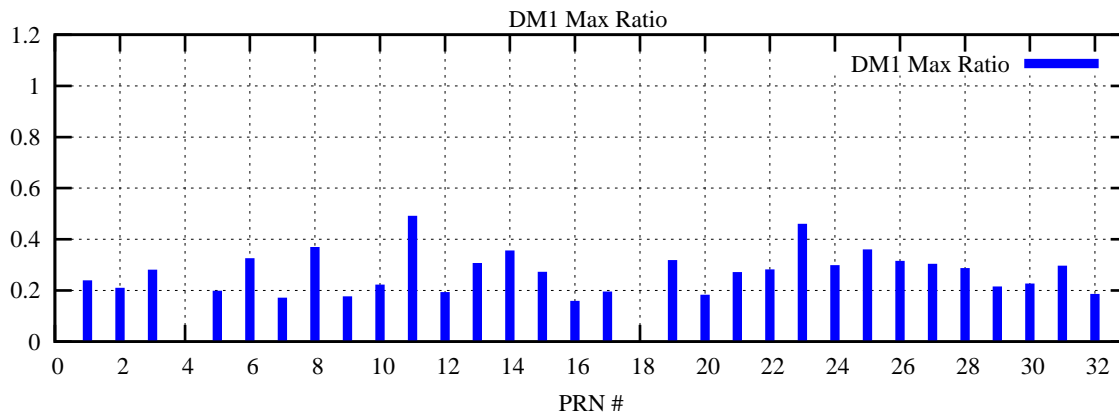

Ratio (PRN Bias/Threshold)

GpsWeek 2086 Day 0

Skinny (Type 0): PRN 8 22
Broad (Type 2): PRN 7 15 17 21 24