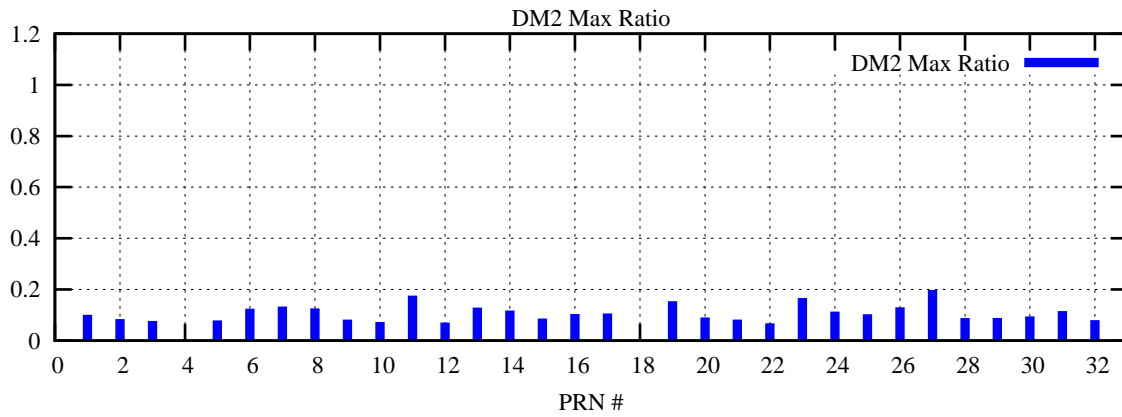

Ratio (PRN Bias/Threshold)

GpsWeek 2087 Day 1

Skinny (Type 0): PRN 8 22  
Broad (Type 2): PRN 7 15 17 21 24