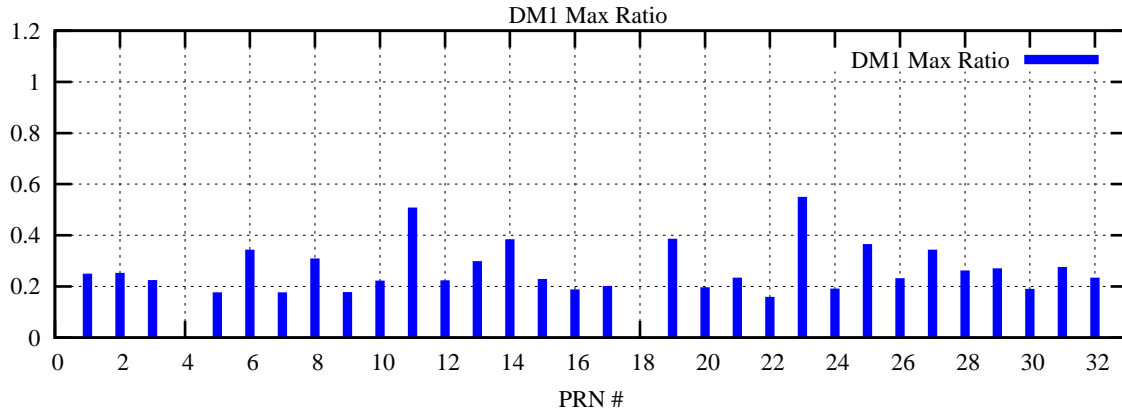

Ratio (PRN Bias/Threshold)

GpsWeek 2087 Day 1

Skinny (Type 0): PRN 8 22  
Broad (Type 2): PRN 7 15 17 21 24