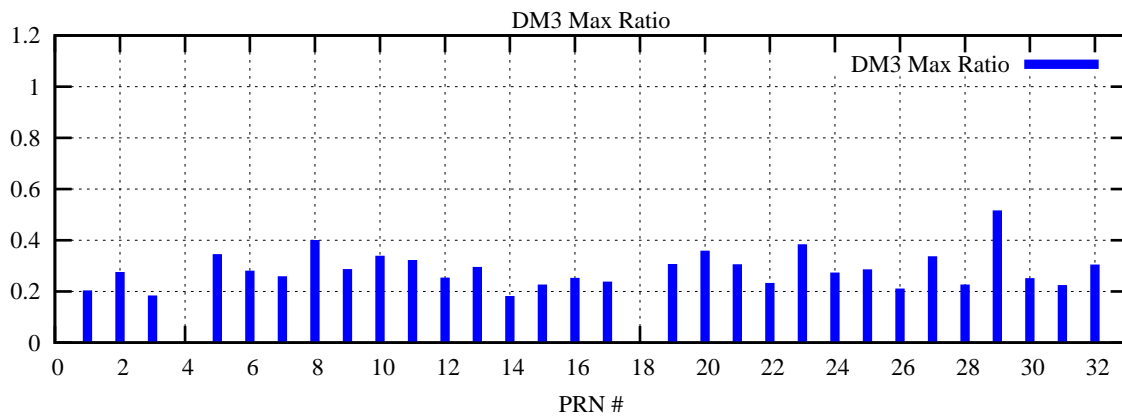

Ratio (PRN Bias/Threshold)

GpsWeek 2087 Day 1

Skinny (Type 0): PRN 8 22  
Broad (Type 2): PRN 7 15 17 21 24