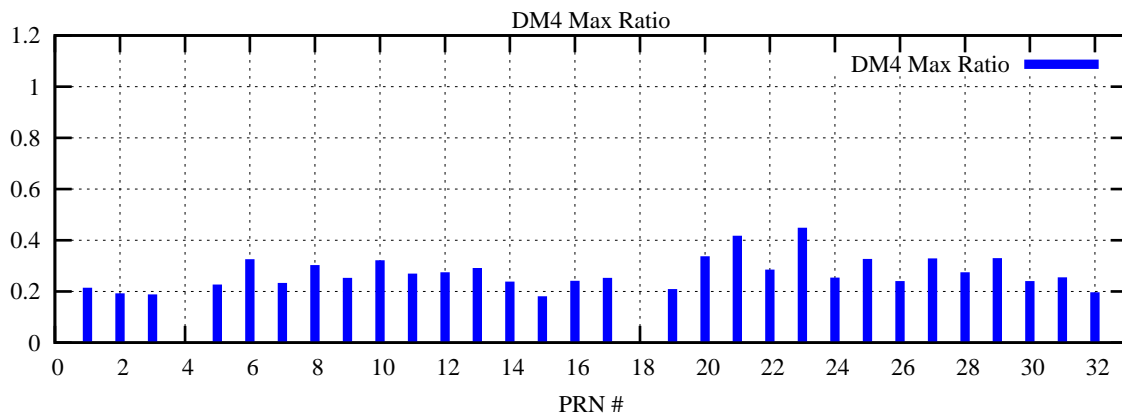

Ratio (PRN Bias/Threshold)

GpsWeek 2087 Day 1

Skinny (Type 0): PRN 8 22  
Broad (Type 2): PRN 7 15 17 21 24