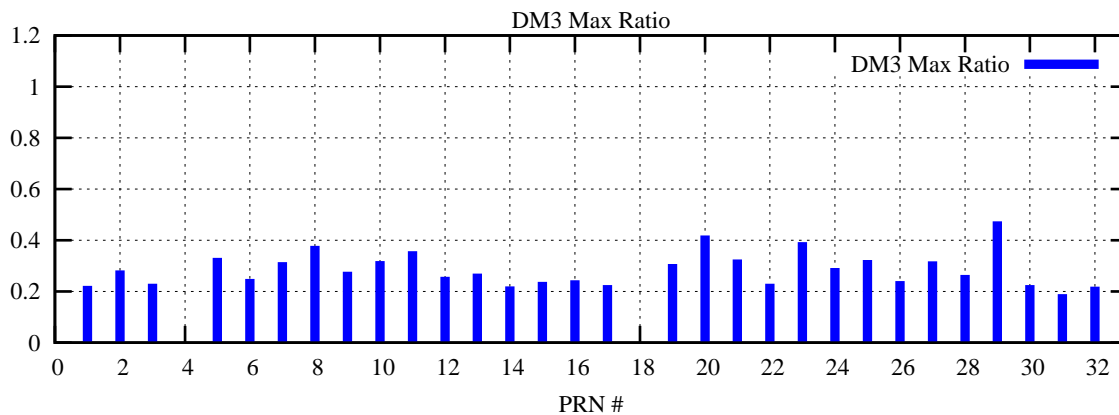

Ratio (PRN Bias/Threshold)

GpsWeek 2087 Day 2

Skinny (Type 0): PRN 8 22
Broad (Type 2): PRN 7 15 17 21 24