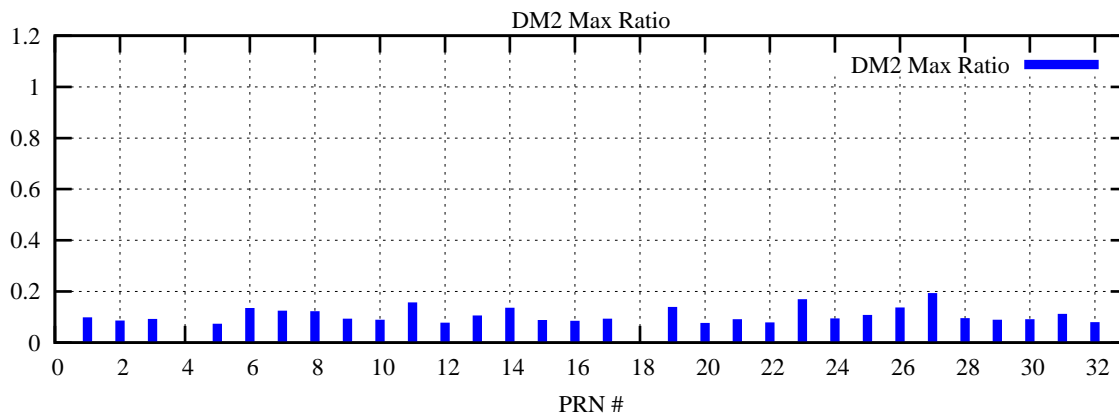

Ratio (PRN Bias/Threshold)

GpsWeek 2087 Day 2

Skinny (Type 0): PRN 8 22
Broad (Type 2): PRN 7 15 17 21 24