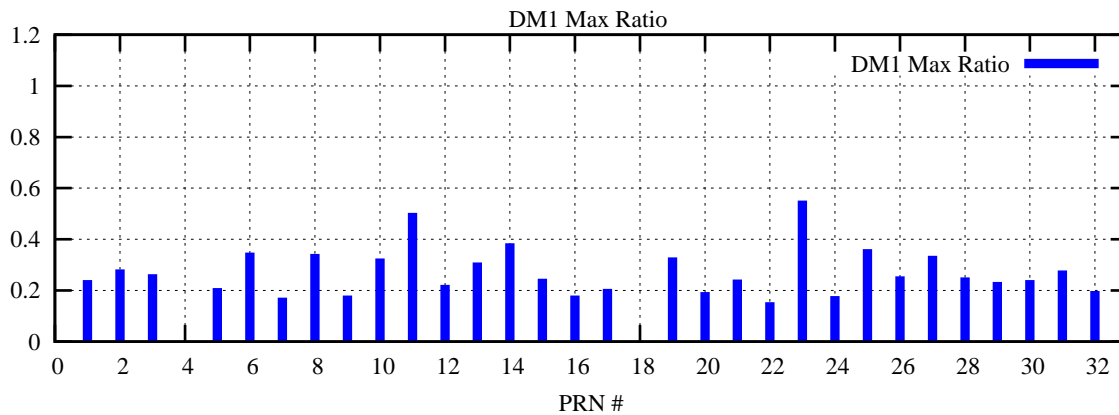

Ratio (PRN Bias/Threshold)

GpsWeek 2087 Day 2

Skinny (Type 0): PRN 8 22
Broad (Type 2): PRN 7 15 17 21 24