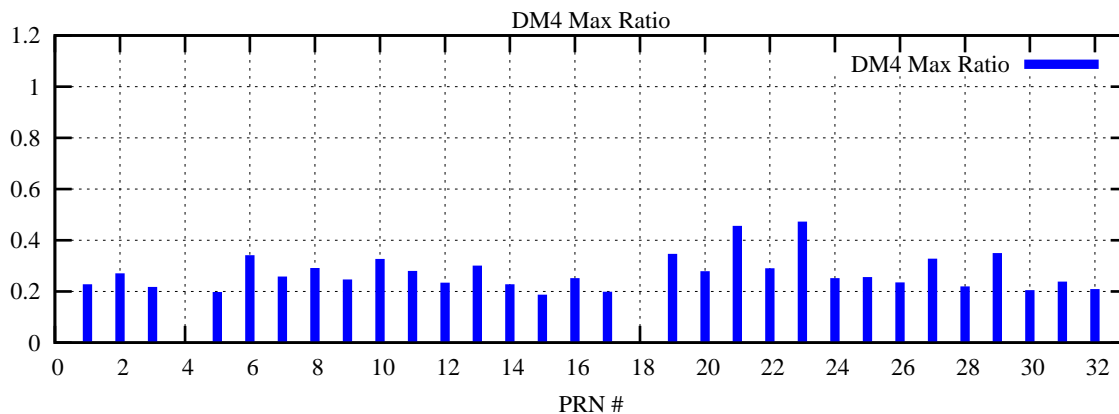

Ratio (PRN Bias/Threshold)

GpsWeek 2087 Day 2

Skinny (Type 0): PRN 8 22
Broad (Type 2): PRN 7 15 17 21 24