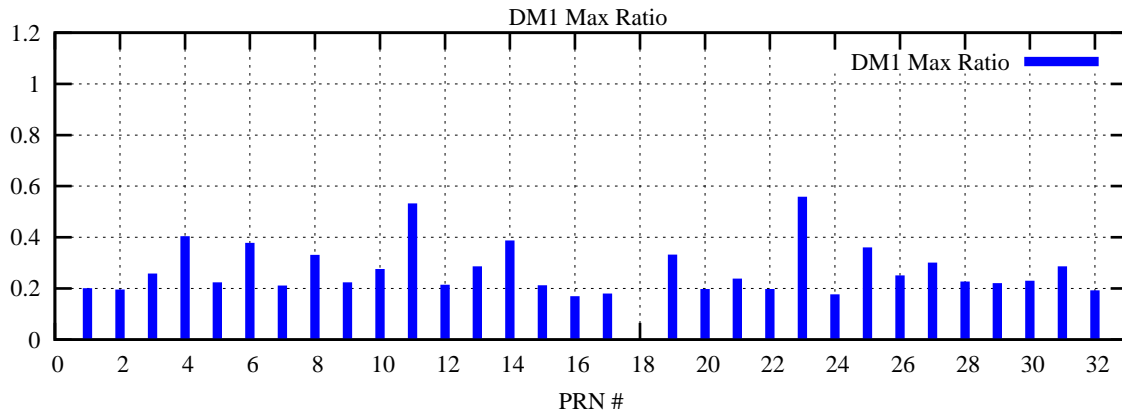

Ratio (PRN Bias/Threshold)

GpsWeek 2088 Day 2

Skinny (Type 0): PRN 8 22  
Broad (Type 2): PRN 7 15 17 21 24