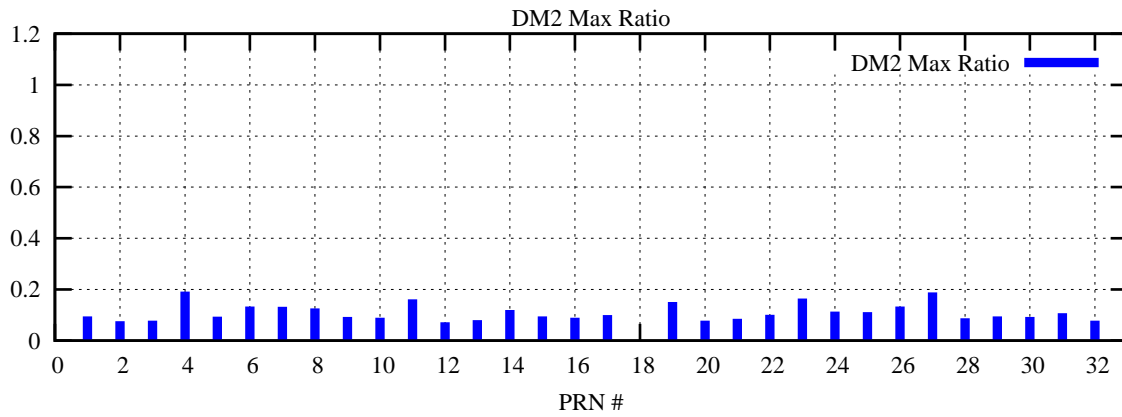

Ratio (PRN Bias/Threshold)

GpsWeek 2088 Day 2

Skinny (Type 0): PRN 8 22  
Broad (Type 2): PRN 7 15 17 21 24