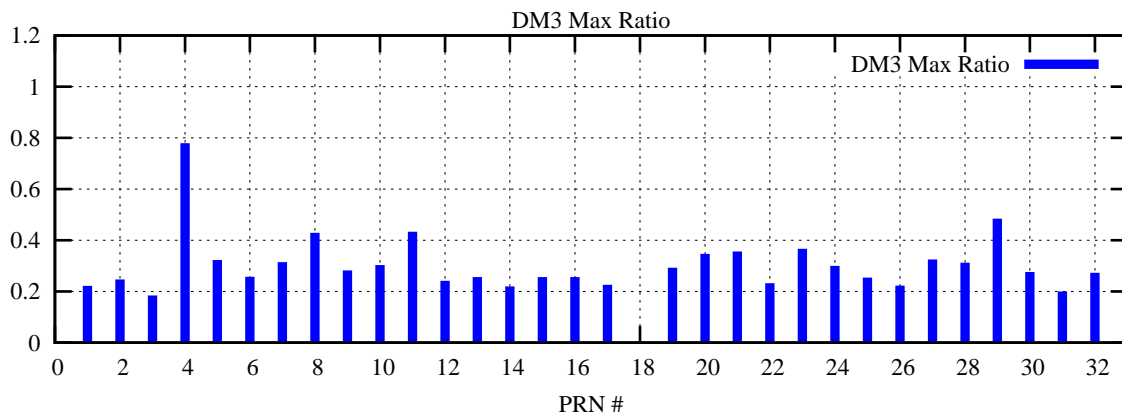

Ratio (PRN Bias/Threshold)

GpsWeek 2088 Day 2

Skinny (Type 0): PRN 8 22  
Broad (Type 2): PRN 7 15 17 21 24