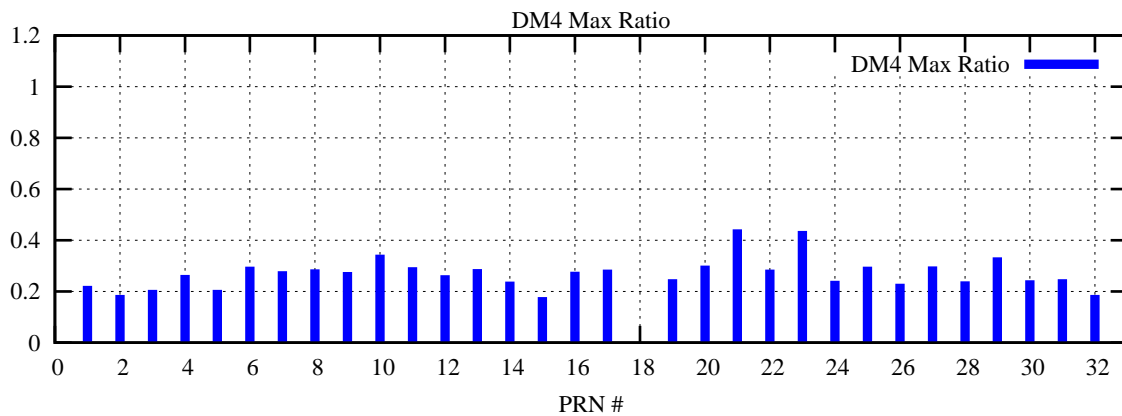

Ratio (PRN Bias/Threshold)

GpsWeek 2088 Day 2

Skinny (Type 0): PRN 8 22  
Broad (Type 2): PRN 7 15 17 21 24