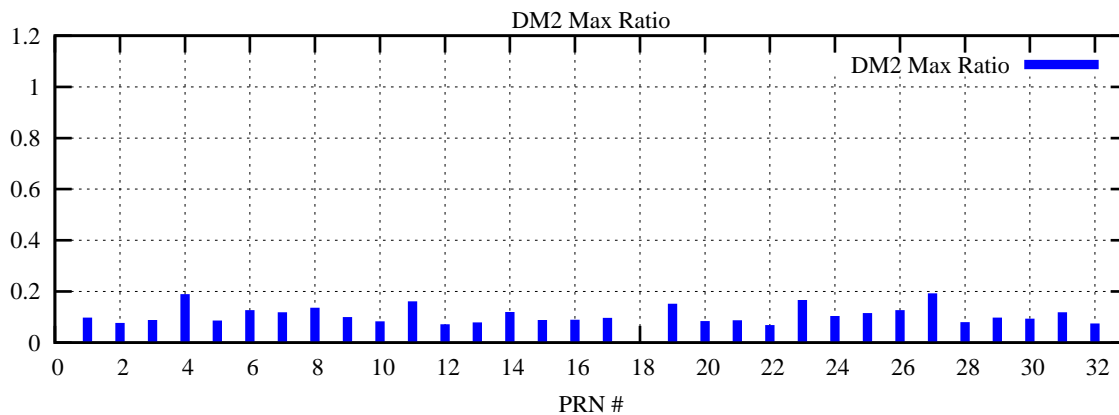

Ratio (PRN Bias/Threshold)

GpsWeek 2088 Day 3

Skinny (Type 0): PRN 8 22
Broad (Type 2): PRN 7 15 17 21 24