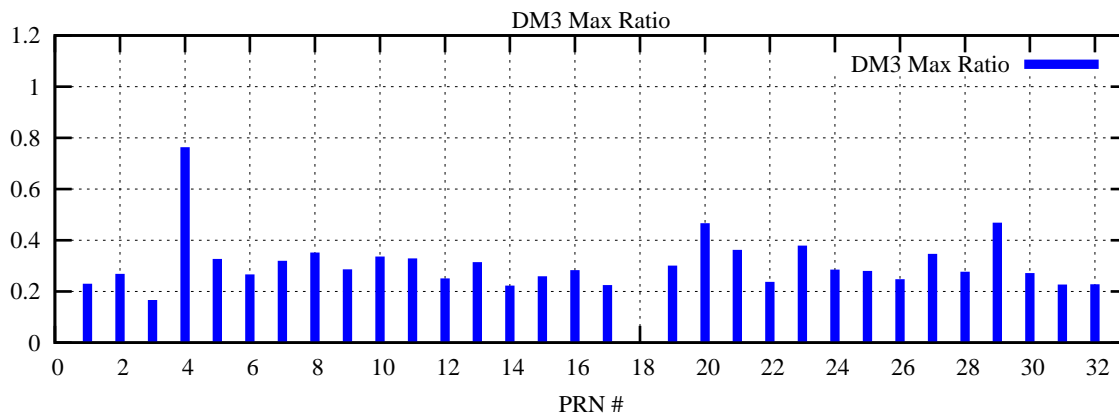

Ratio (PRN Bias/Threshold)

GpsWeek 2088 Day 3

Skinny (Type 0): PRN 8 22
Broad (Type 2): PRN 7 15 17 21 24