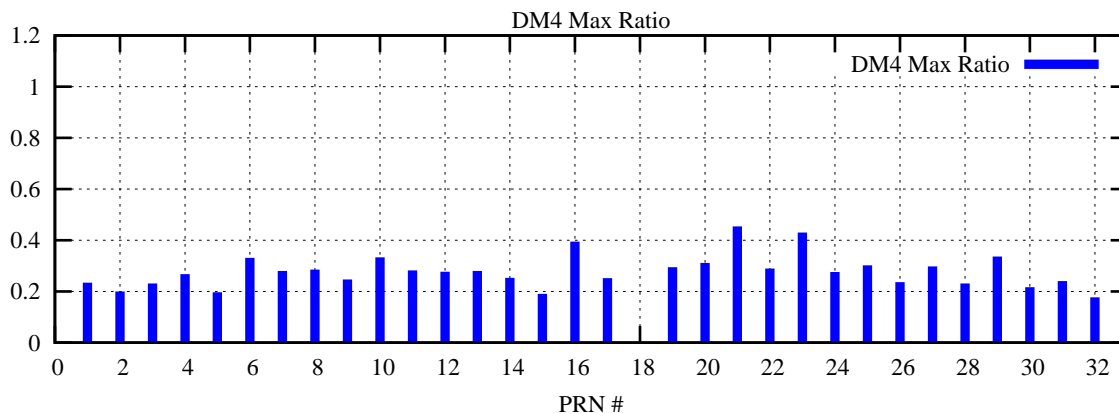

Ratio (PRN Bias/Threshold)

GpsWeek 2088 Day 3

Skinny (Type 0): PRN 8 22
Broad (Type 2): PRN 7 15 17 21 24