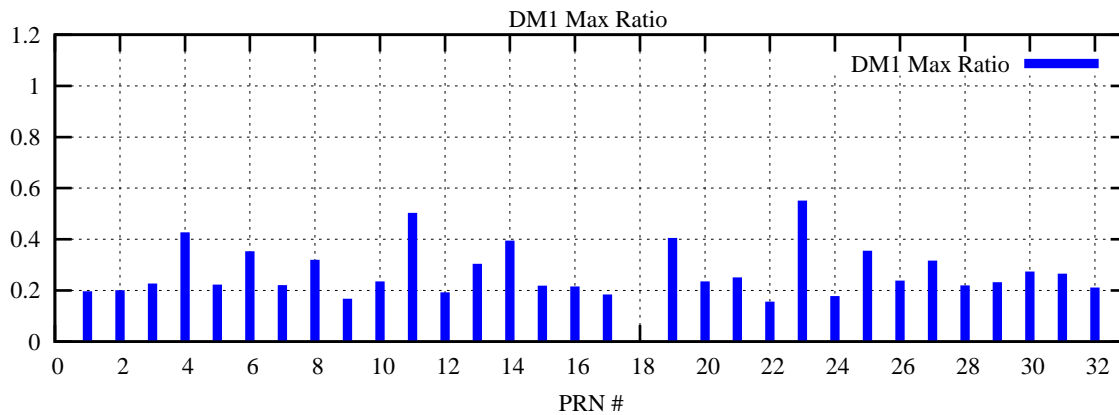

Ratio (PRN Bias/Threshold)

GpsWeek 2088 Day 3

Skinny (Type 0): PRN 8 22
Broad (Type 2): PRN 7 15 17 21 24