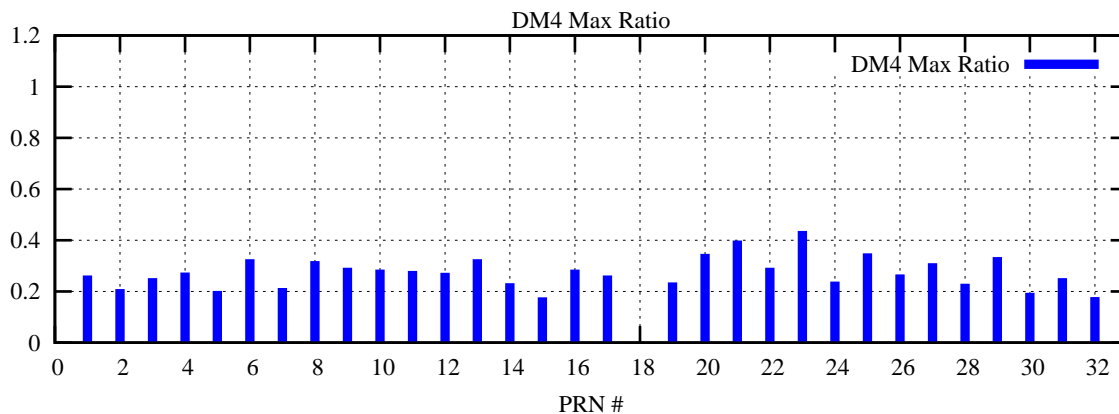

Ratio (PRN Bias/Threshold)

GpsWeek 2088 Day 6

Skinny (Type 0): PRN 8 22  
Broad (Type 2): PRN 7 15 17 21 24