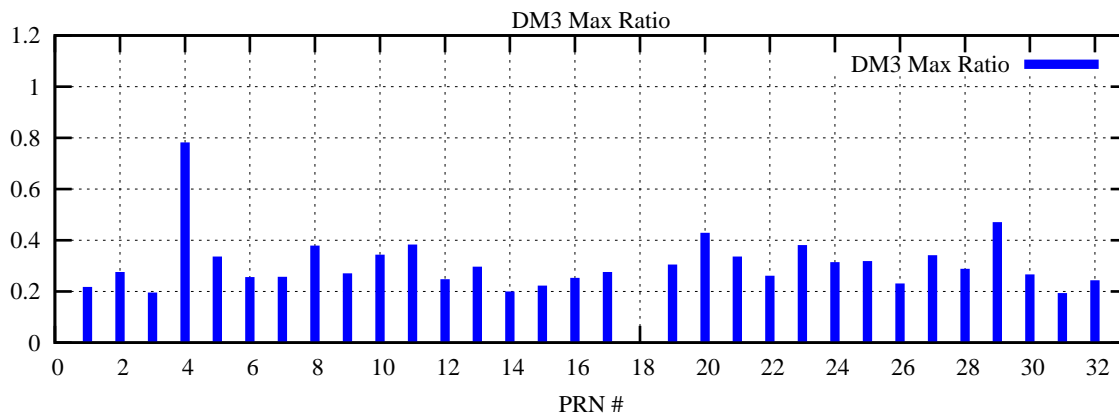

Ratio (PRN Bias/Threshold)

GpsWeek 2088 Day 6

Skinny (Type 0): PRN 8 22  
Broad (Type 2): PRN 7 15 17 21 24