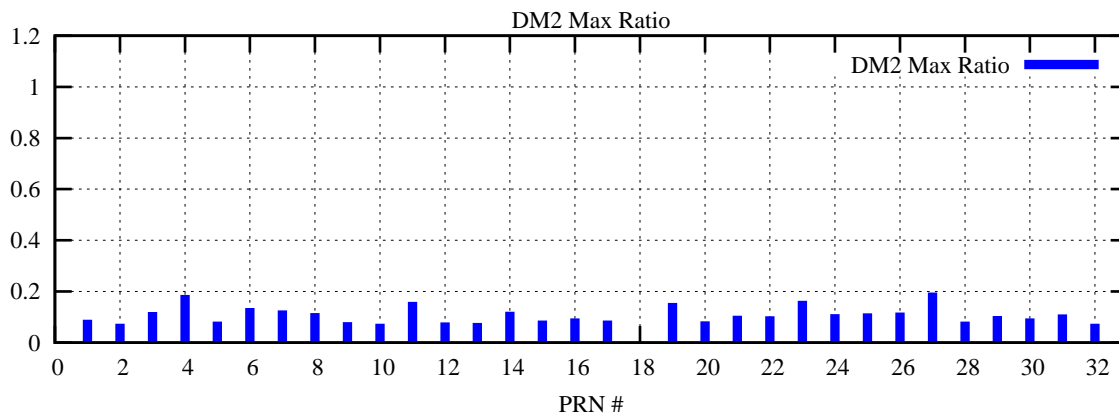

Ratio (PRN Bias/Threshold)

GpsWeek 2088 Day 6

Skinny (Type 0): PRN 8 22  
Broad (Type 2): PRN 7 15 17 21 24