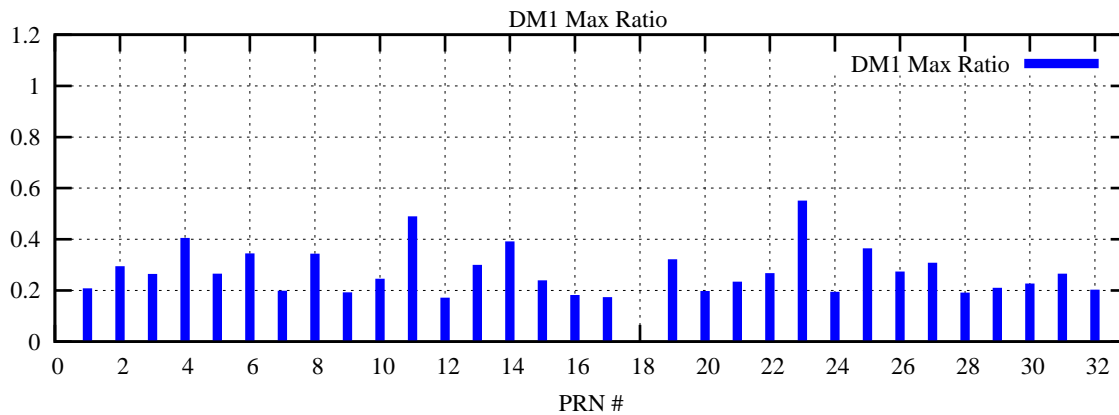

Ratio (PRN Bias/Threshold)

GpsWeek 2088 Day 6

Skinny (Type 0): PRN 8 22  
Broad (Type 2): PRN 7 15 17 21 24