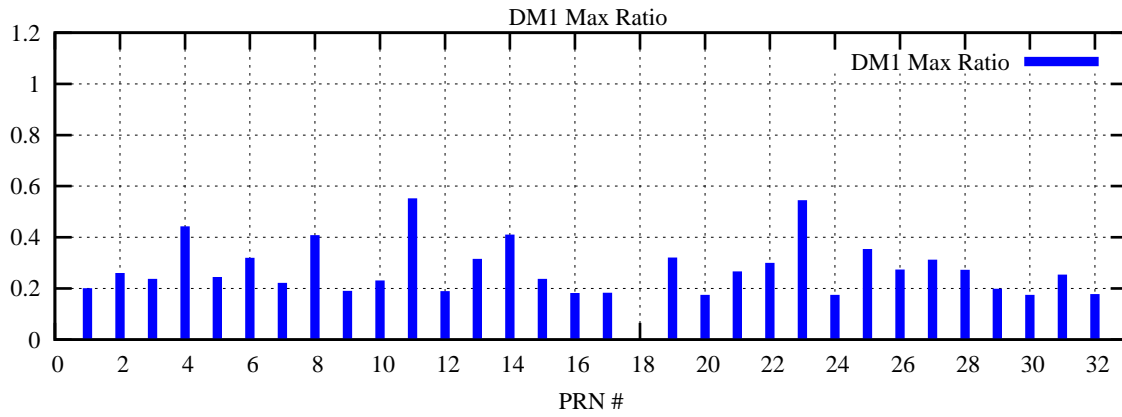

Ratio (PRN Bias/Threshold)

GpsWeek 2089 Day 2

Skinny (Type 0): PRN 8 22
Broad (Type 2): PRN 7 15 17 21 24