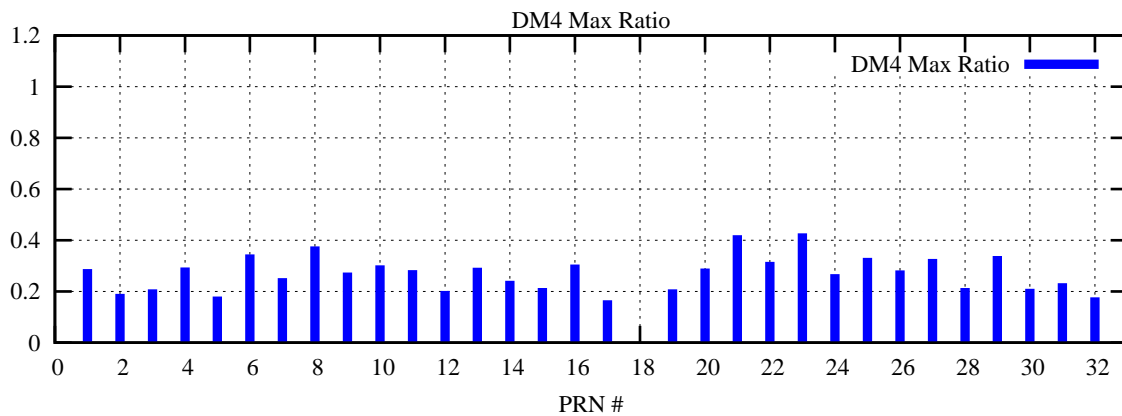

Ratio (PRN Bias/Threshold)

GpsWeek 2089 Day 2

Skinny (Type 0): PRN 8 22
Broad (Type 2): PRN 7 15 17 21 24