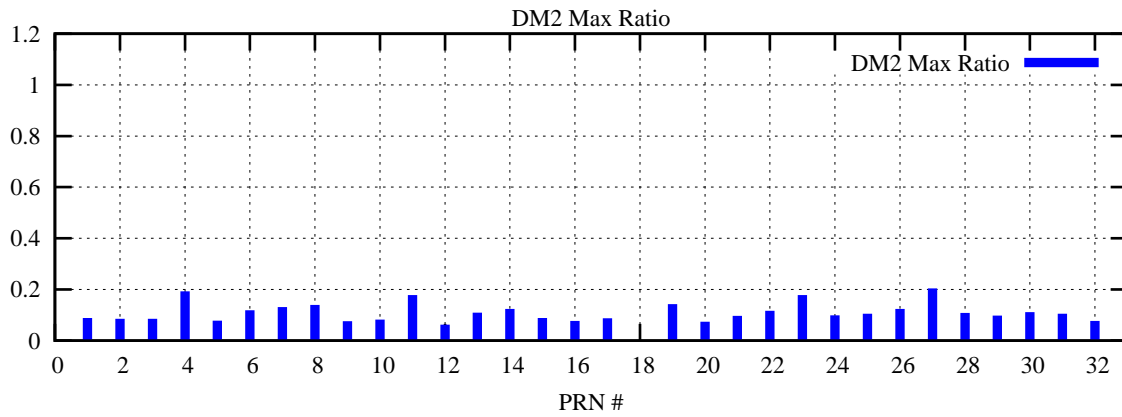

Ratio (PRN Bias/Threshold)

GpsWeek 2089 Day 2

Skinny (Type 0): PRN 8 22
Broad (Type 2): PRN 7 15 17 21 24