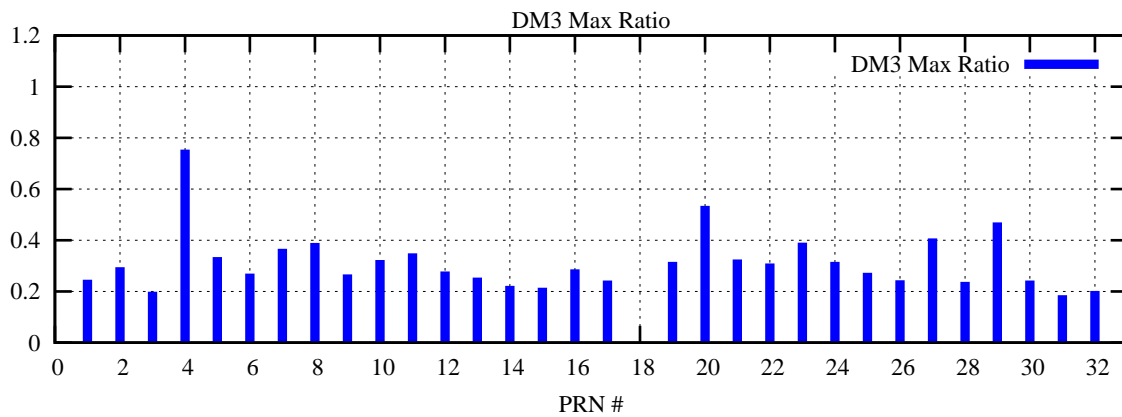

Ratio (PRN Bias/Threshold)

GpsWeek 2089 Day 2

Skinny (Type 0): PRN 8 22
Broad (Type 2): PRN 7 15 17 21 24