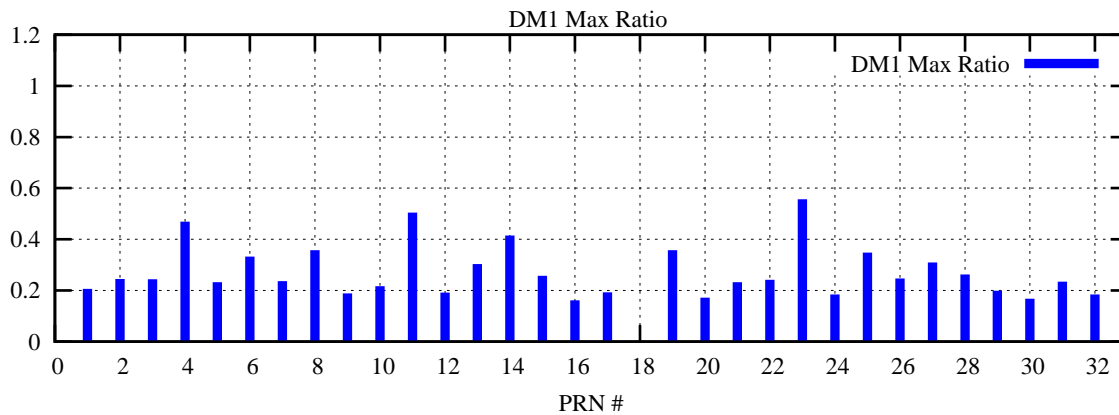

Ratio (PRN Bias/Threshold)

GpsWeek 2089 Day 3

Skinny (Type 0): PRN 8 22
Broad (Type 2): PRN 7 15 17 21 24