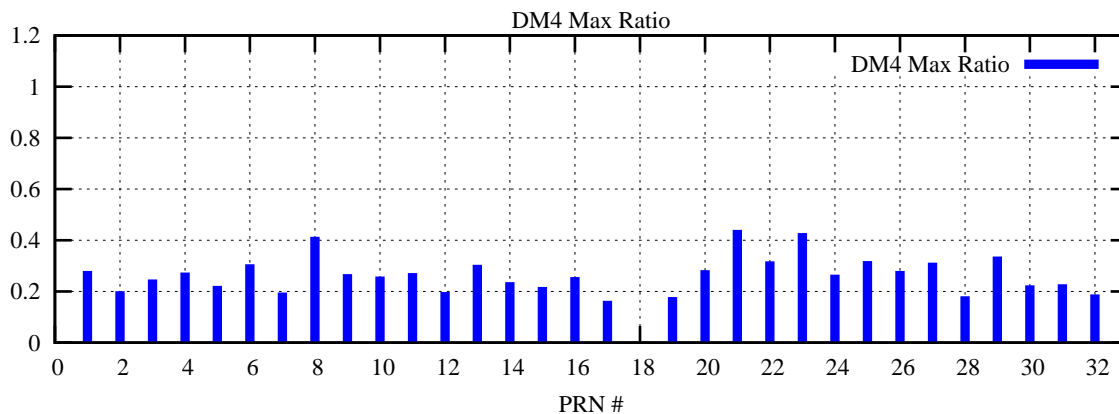

Ratio (PRN Bias/Threshold)

GpsWeek 2089 Day 3

Skinny (Type 0): PRN 8 22
Broad (Type 2): PRN 7 15 17 21 24