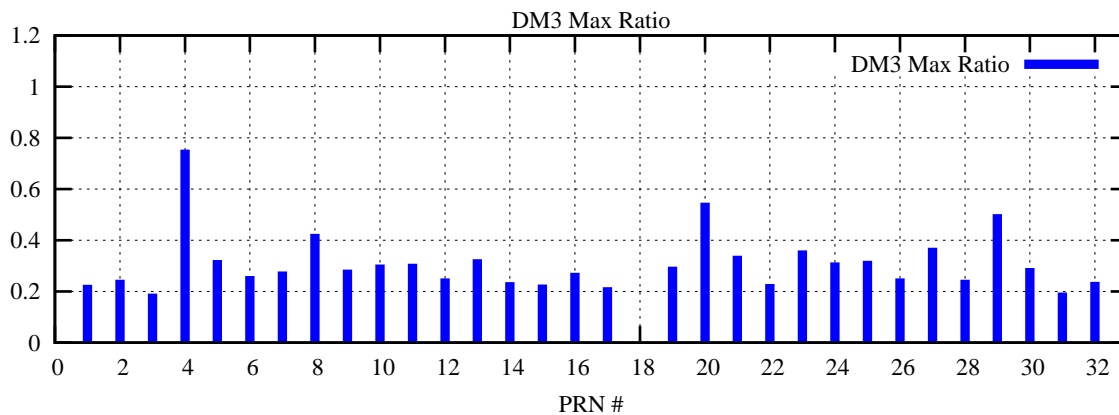

Ratio (PRN Bias/Threshold)

GpsWeek 2089 Day 3

Skinny (Type 0): PRN 8 22
Broad (Type 2): PRN 7 15 17 21 24