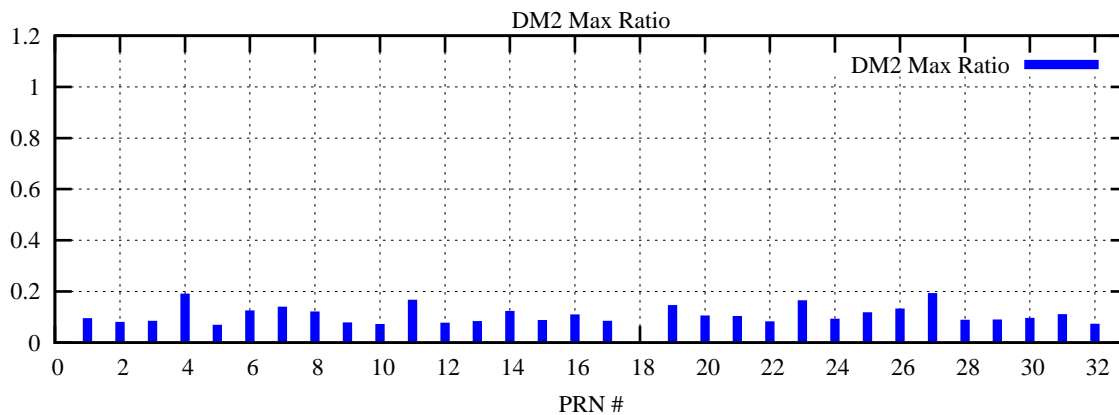

Ratio (PRN Bias/Threshold)

GpsWeek 2089 Day 3

Skinny (Type 0): PRN 8 22
Broad (Type 2): PRN 7 15 17 21 24