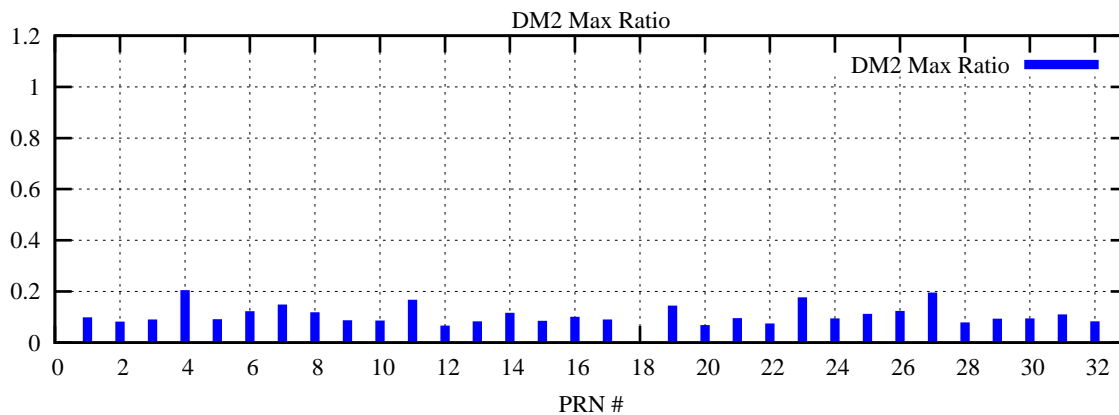

Ratio (PRN Bias/Threshold)

GpsWeek 2089 Day 6

Skinny (Type 0): PRN 8 22  
Broad (Type 2): PRN 7 15 17 21 24