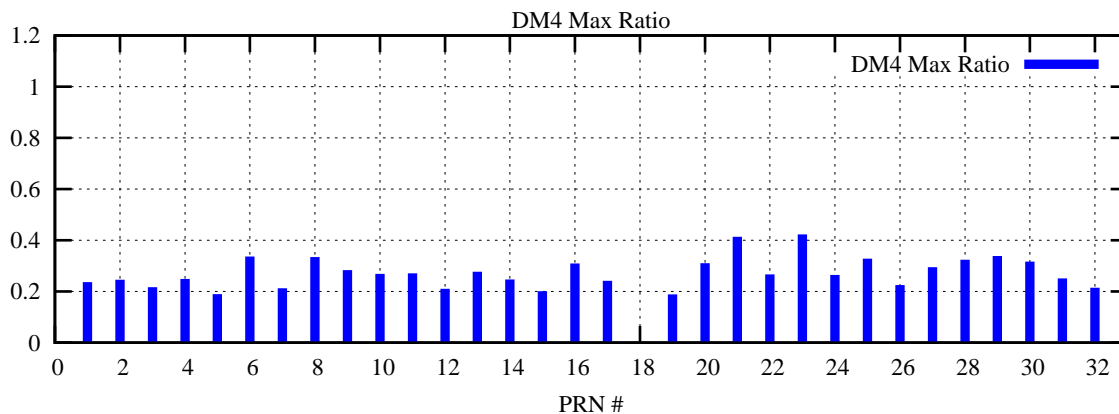

Ratio (PRN Bias/Threshold)

GpsWeek 2089 Day 6

Skinny (Type 0): PRN 8 22  
Broad (Type 2): PRN 7 15 17 21 24