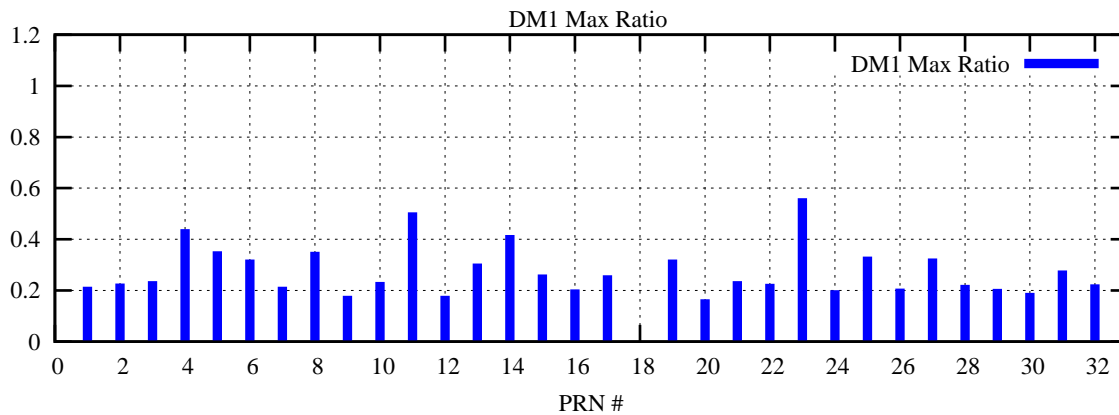

Ratio (PRN Bias/Threshold)

GpsWeek 2089 Day 6

Skinny (Type 0): PRN 8 22  
Broad (Type 2): PRN 7 15 17 21 24