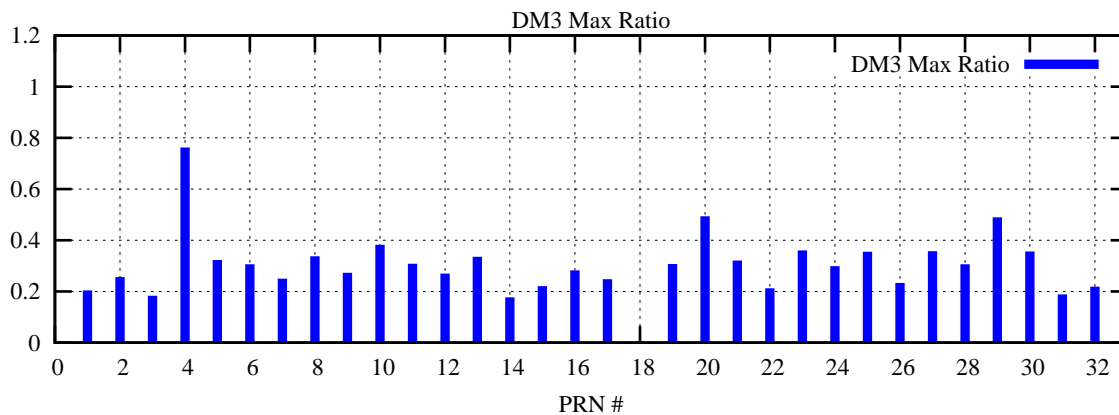

Ratio (PRN Bias/Threshold)

GpsWeek 2089 Day 6

Skinny (Type 0): PRN 8 22  
Broad (Type 2): PRN 7 15 17 21 24