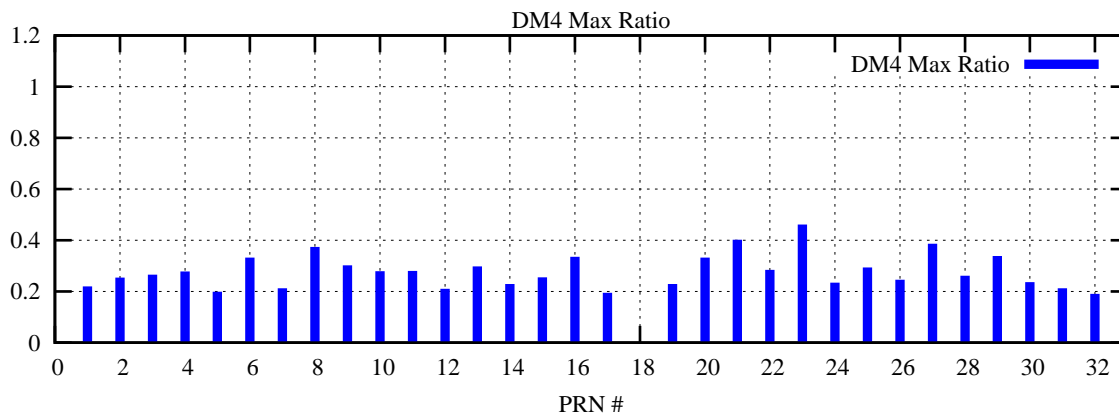

Ratio (PRN Bias/Threshold)

GpsWeek 2090 Day 3

Skinny (Type 0): PRN 8 22  
Broad (Type 2): PRN 7 15 17 21 24