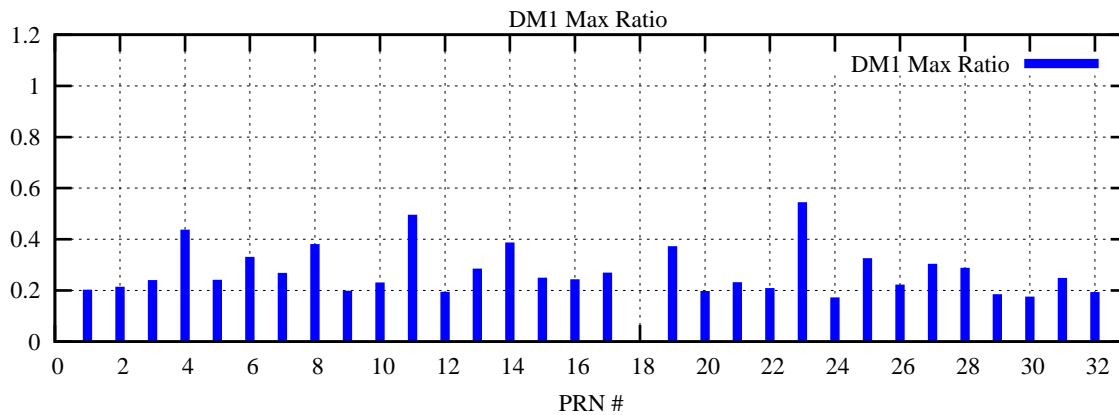

Ratio (PRN Bias/Threshold)

GpsWeek 2090 Day 3

Skinny (Type 0): PRN 8 22  
Broad (Type 2): PRN 7 15 17 21 24