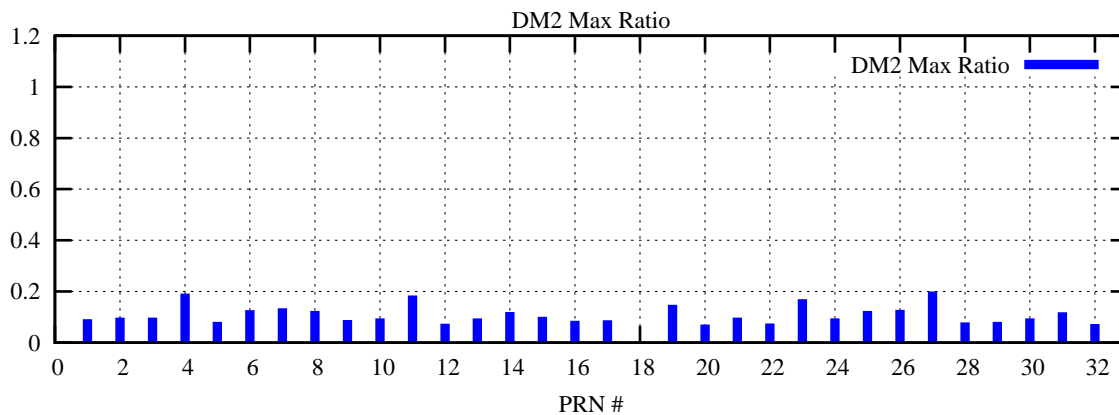

Ratio (PRN Bias/Threshold)

GpsWeek 2090 Day 3

Skinny (Type 0): PRN 8 22  
Broad (Type 2): PRN 7 15 17 21 24