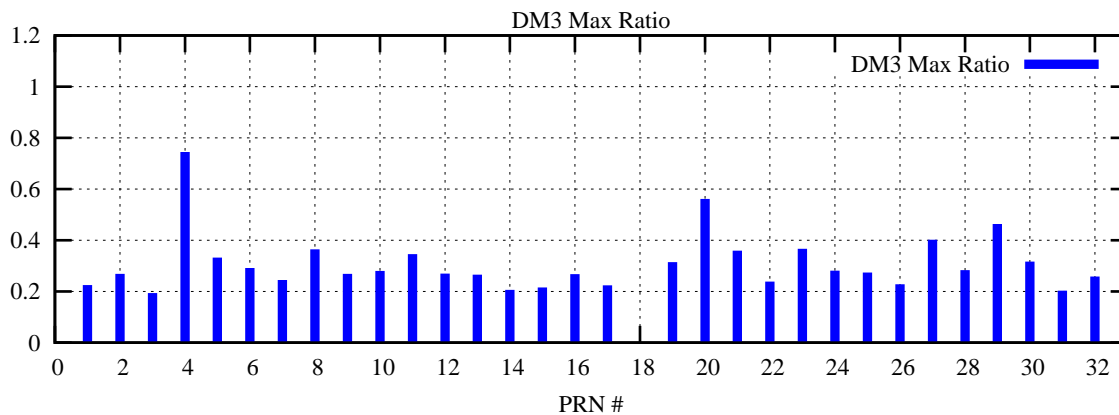

Ratio (PRN Bias/Threshold)

GpsWeek 2090 Day 3

Skinny (Type 0): PRN 8 22  
Broad (Type 2): PRN 7 15 17 21 24