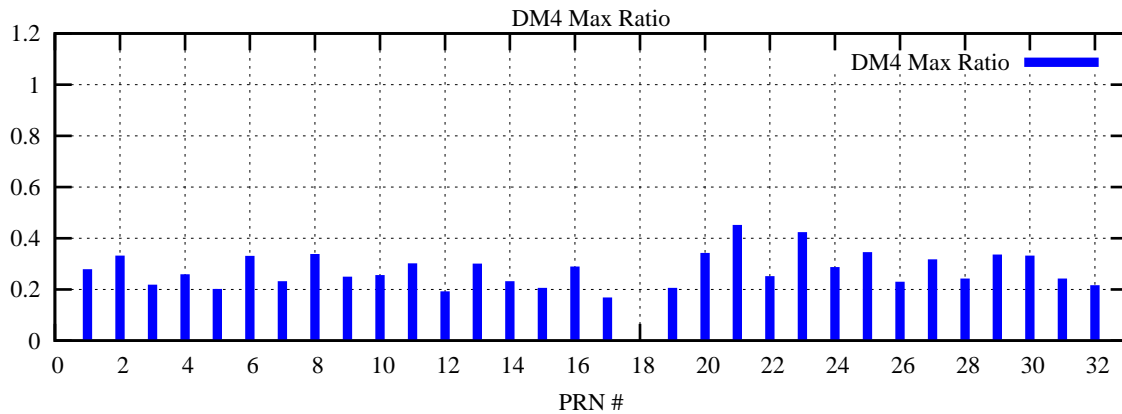

Ratio (PRN Bias/Threshold)

GpsWeek 2090 Day 5

Skinny (Type 0): PRN 8 22  
Broad (Type 2): PRN 7 15 17 21 24