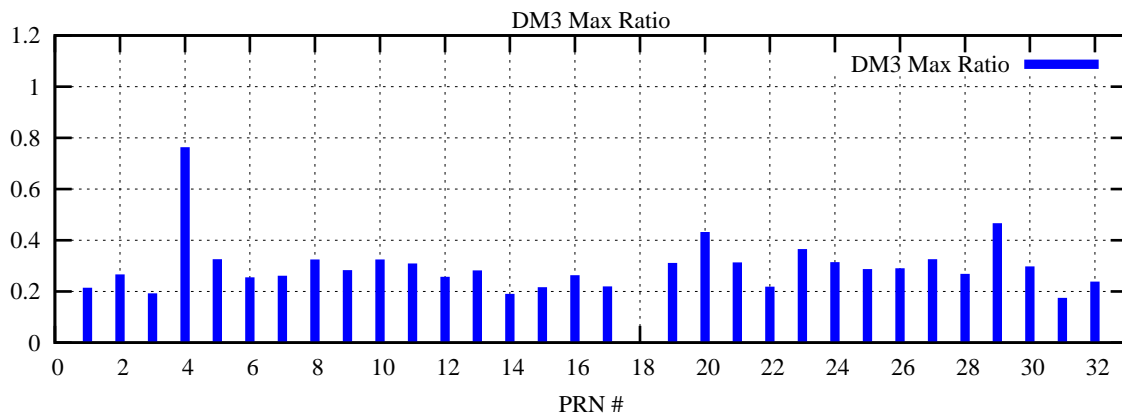

Ratio (PRN Bias/Threshold)

GpsWeek 2090 Day 5

Skinny (Type 0): PRN 8 22  
Broad (Type 2): PRN 7 15 17 21 24