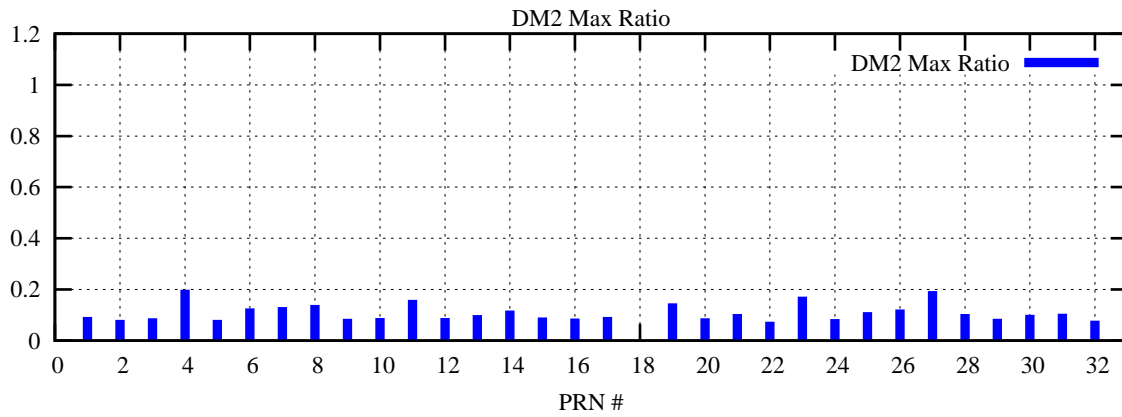

Ratio (PRN Bias/Threshold)

GpsWeek 2090 Day 5

Skinny (Type 0): PRN 8 22  
Broad (Type 2): PRN 7 15 17 21 24