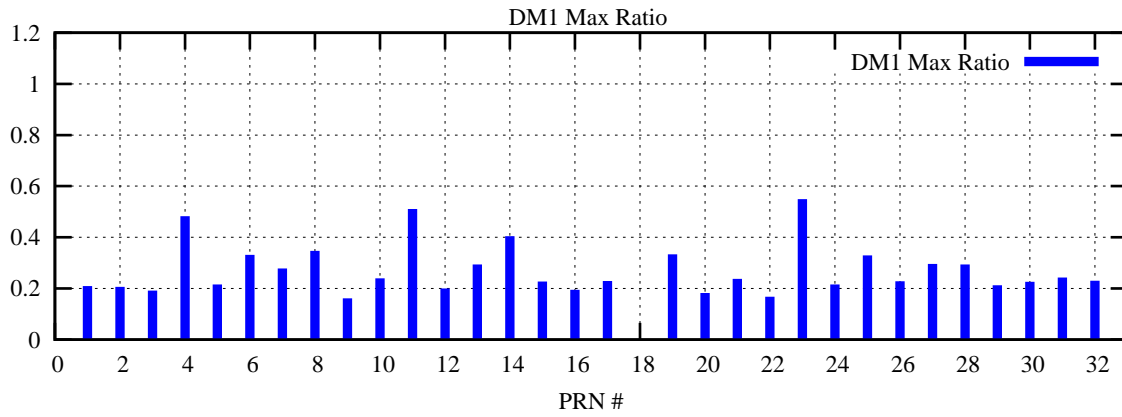

Ratio (PRN Bias/Threshold)

GpsWeek 2090 Day 5

Skinny (Type 0): PRN 8 22  
Broad (Type 2): PRN 7 15 17 21 24