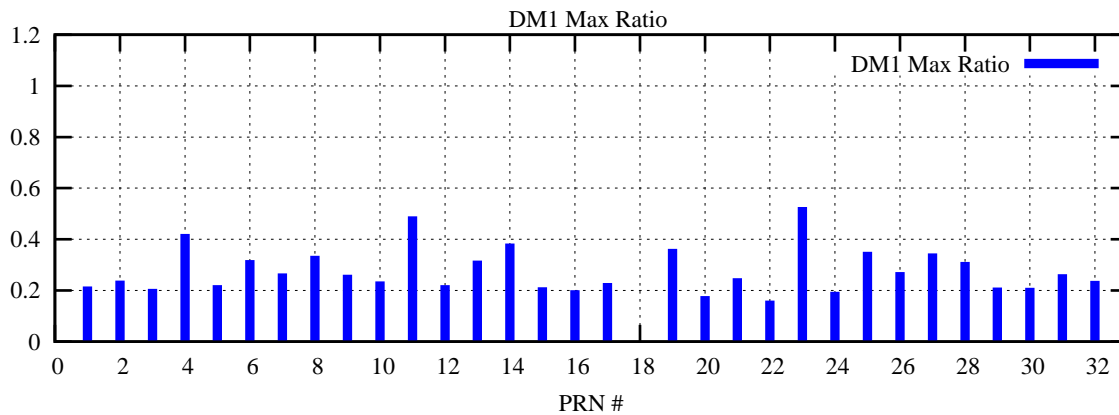

Ratio (PRN Bias/Threshold)

GpsWeek 2091 Day 1

Skinny (Type 0): PRN 8 22
Broad (Type 2): PRN 7 15 17 21 24