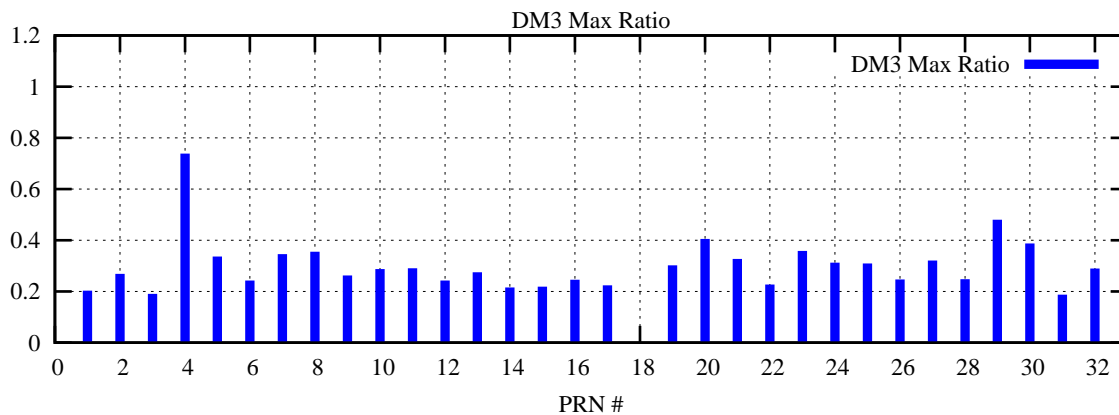

Ratio (PRN Bias/Threshold)

GpsWeek 2091 Day 1

Skinny (Type 0): PRN 8 22
Broad (Type 2): PRN 7 15 17 21 24