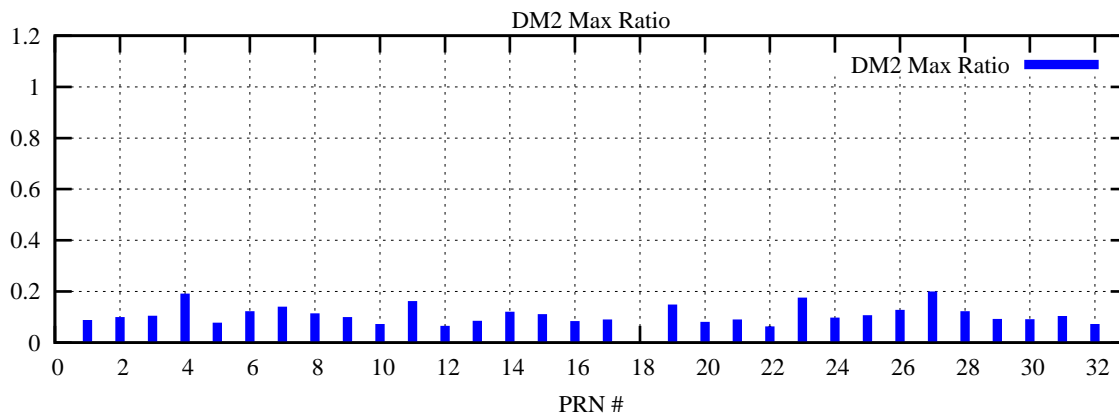

Ratio (PRN Bias/Threshold)

GpsWeek 2091 Day 1

Skinny (Type 0): PRN 8 22
Broad (Type 2): PRN 7 15 17 21 24