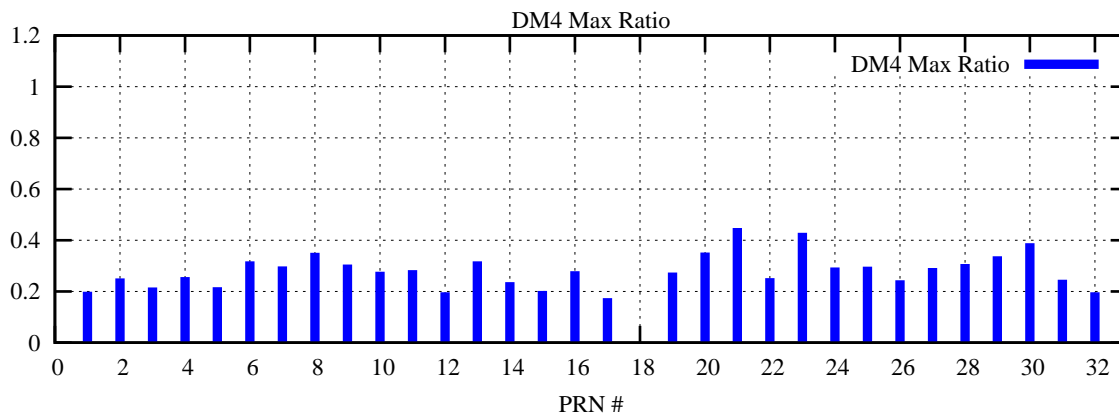

Ratio (PRN Bias/Threshold)

GpsWeek 2091 Day 1

Skinny (Type 0): PRN 8 22
Broad (Type 2): PRN 7 15 17 21 24