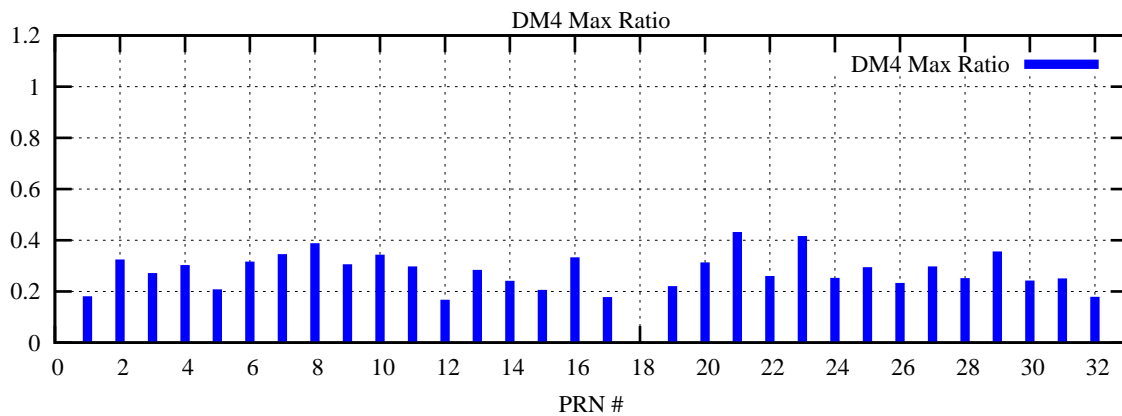

Ratio (PRN Bias/Threshold)

GpsWeek 2091 Day 4

Skinny (Type 0): PRN 8 22  
Broad (Type 2): PRN 7 15 17 21 24