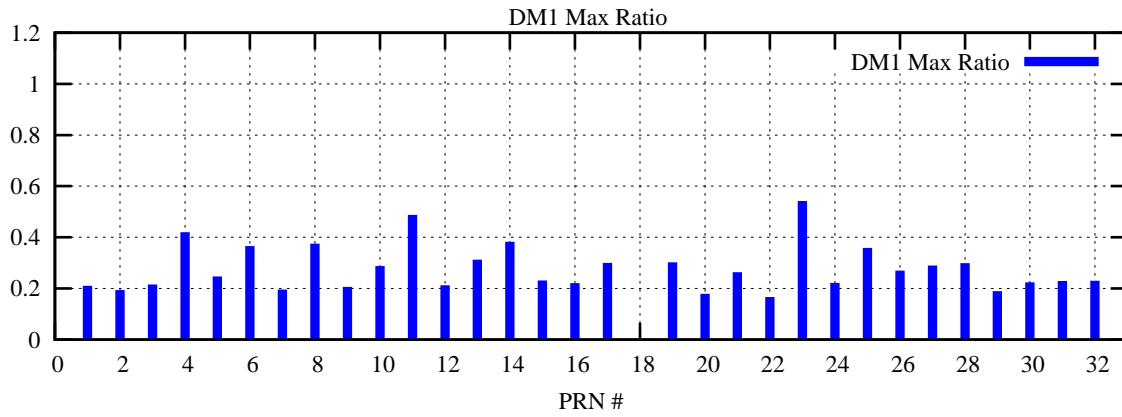

Ratio (PRN Bias/Threshold)

GpsWeek 2091 Day 4

Skinny (Type 0): PRN 8 22  
Broad (Type 2): PRN 7 15 17 21 24