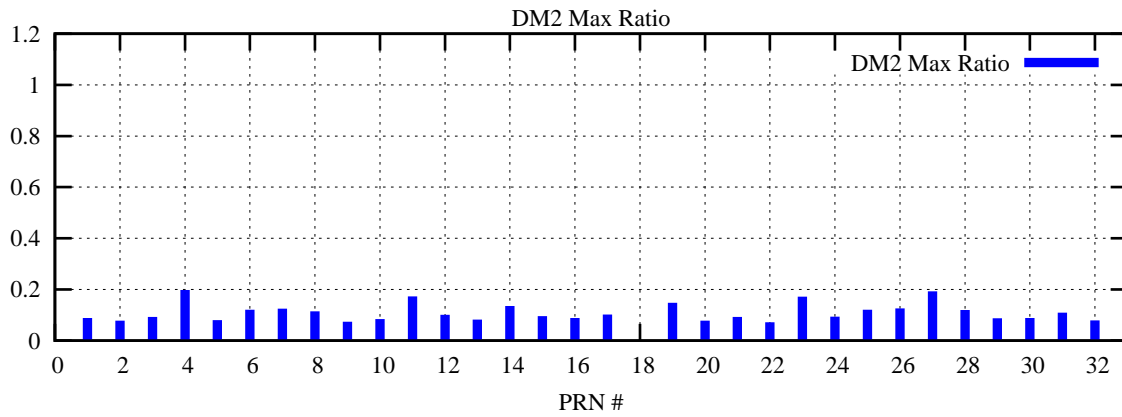

Ratio (PRN Bias/Threshold)

GpsWeek 2091 Day 4

Skinny (Type 0): PRN 8 22  
Broad (Type 2): PRN 7 15 17 21 24