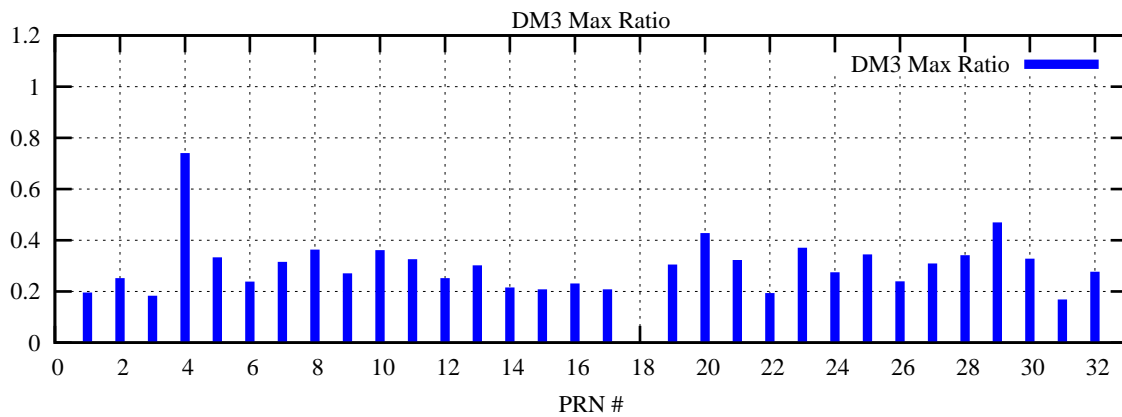

Ratio (PRN Bias/Threshold)

GpsWeek 2091 Day 4

Skinny (Type 0): PRN 8 22  
Broad (Type 2): PRN 7 15 17 21 24