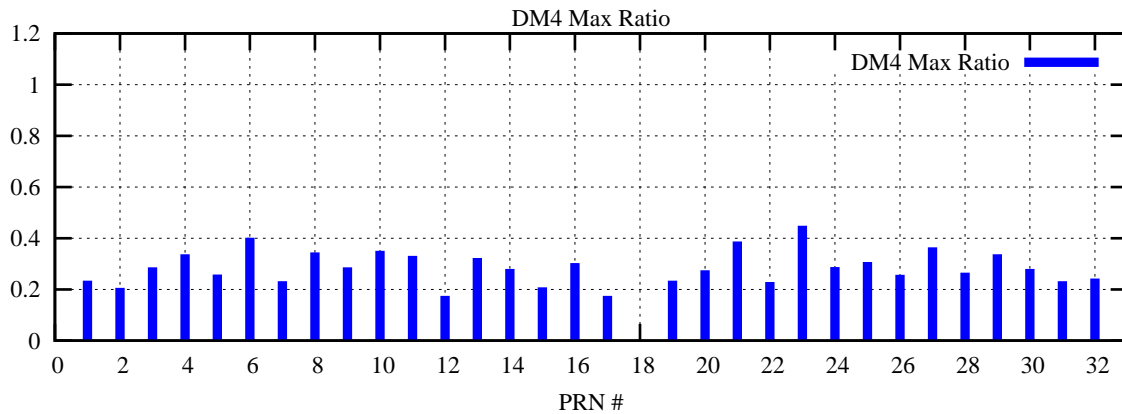

Ratio (PRN Bias/Threshold)

GpsWeek 2093 Day 3

Skinny (Type 0): PRN 8 22
Broad (Type 2): PRN 7 15 17 21 24