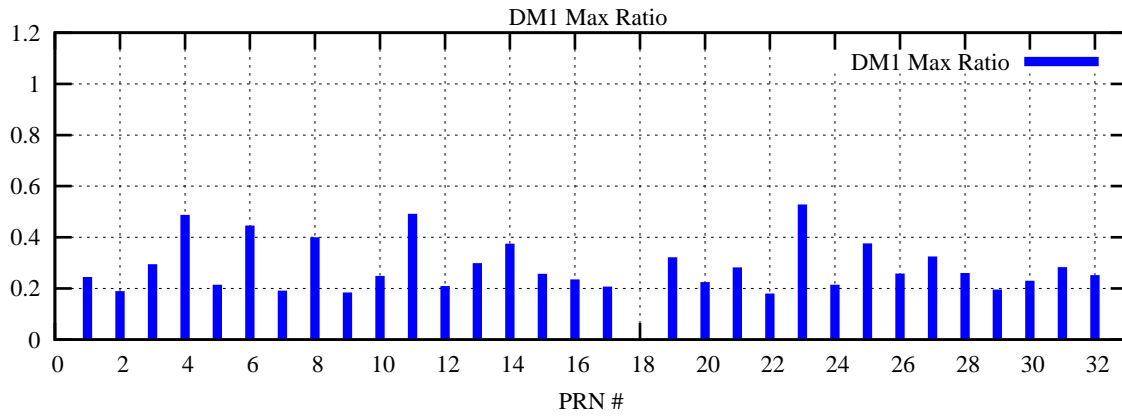

Ratio (PRN Bias/Threshold)

GpsWeek 2093 Day 3

Skinny (Type 0): PRN 8 22
Broad (Type 2): PRN 7 15 17 21 24