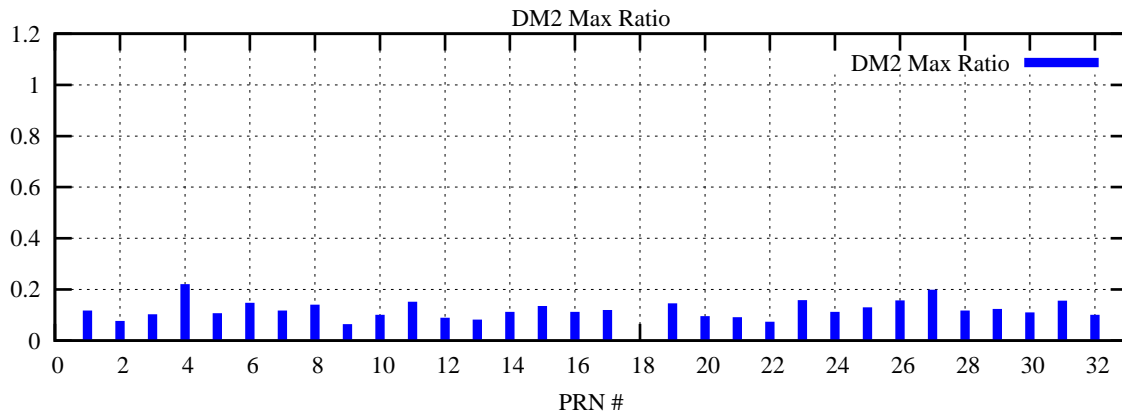

Ratio (PRN Bias/Threshold)

GpsWeek 2093 Day 3

Skinny (Type 0): PRN 8 22
Broad (Type 2): PRN 7 15 17 21 24