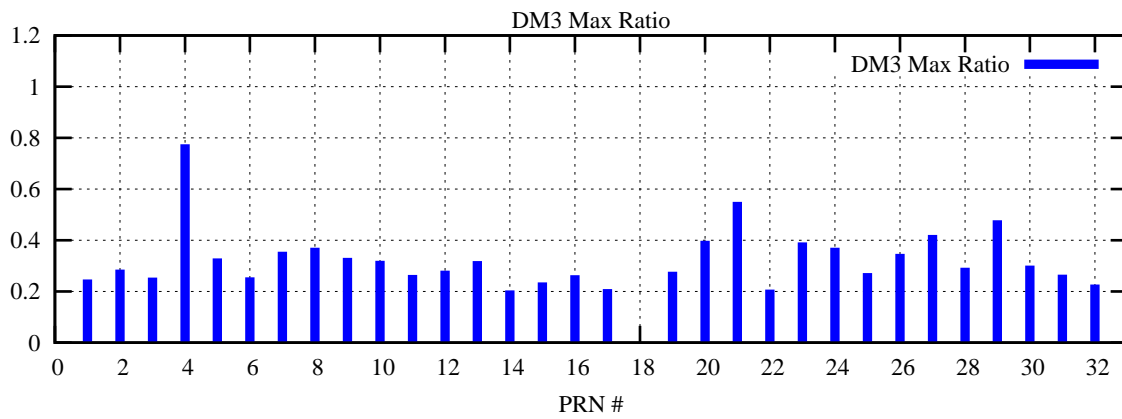

Ratio (PRN Bias/Threshold)

GpsWeek 2093 Day 3

Skinny (Type 0): PRN 8 22
Broad (Type 2): PRN 7 15 17 21 24