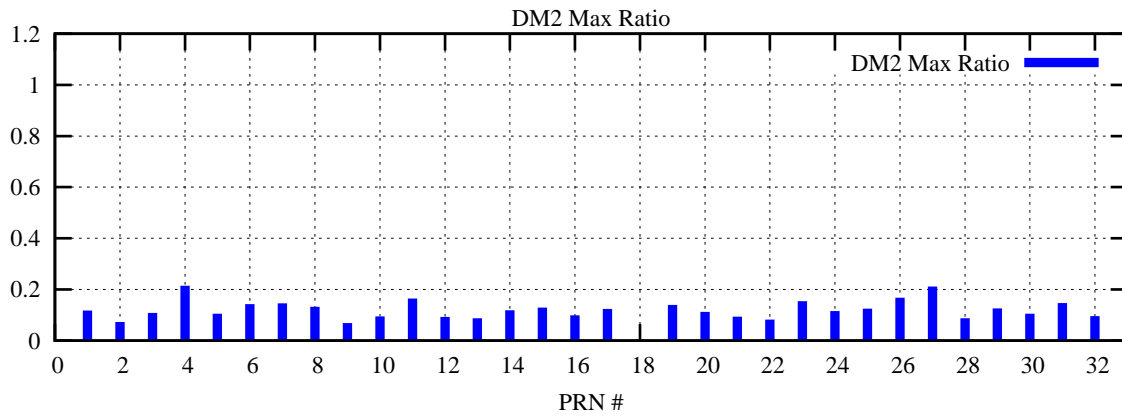

Ratio (PRN Bias/Threshold)

GpsWeek 2093 Day 4

Skinny (Type 0): PRN 8 22
Broad (Type 2): PRN 7 15 17 21 24