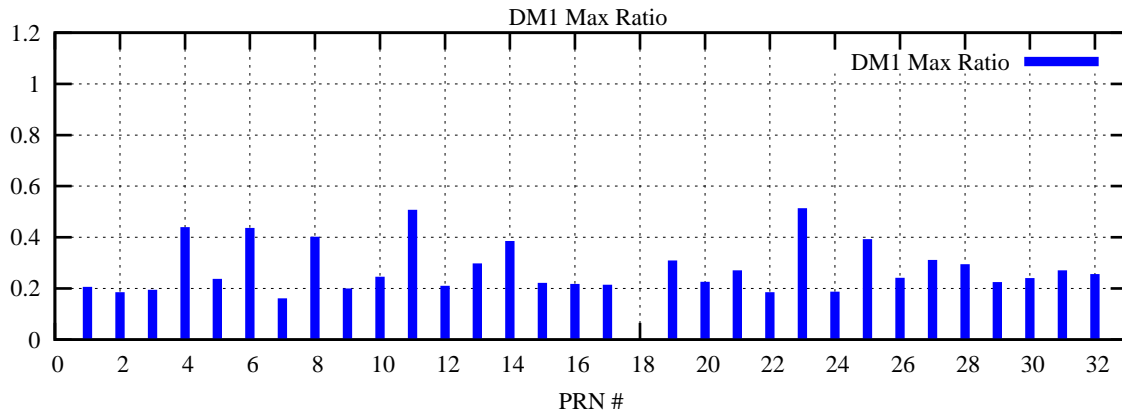

Ratio (PRN Bias/Threshold)

GpsWeek 2093 Day 4

Skinny (Type 0): PRN 8 22
Broad (Type 2): PRN 7 15 17 21 24