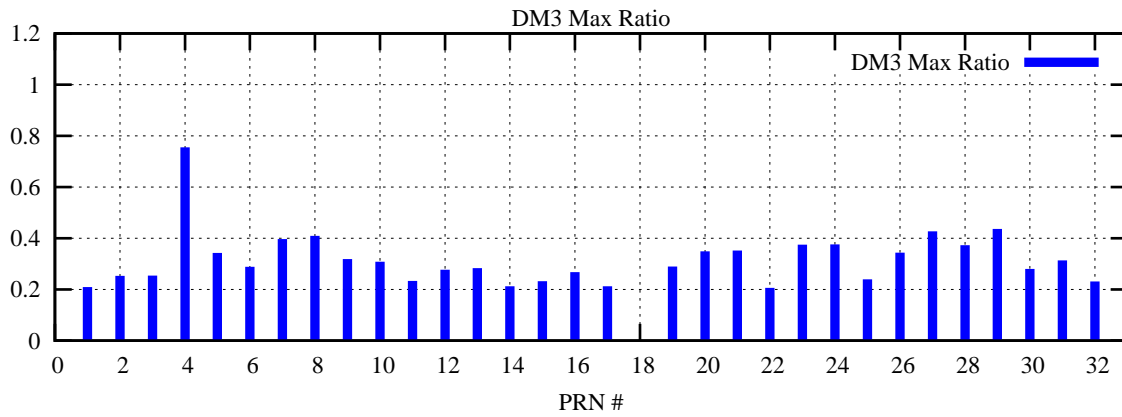

Ratio (PRN Bias/Threshold)

GpsWeek 2093 Day 4

Skinny (Type 0): PRN 8 22
Broad (Type 2): PRN 7 15 17 21 24