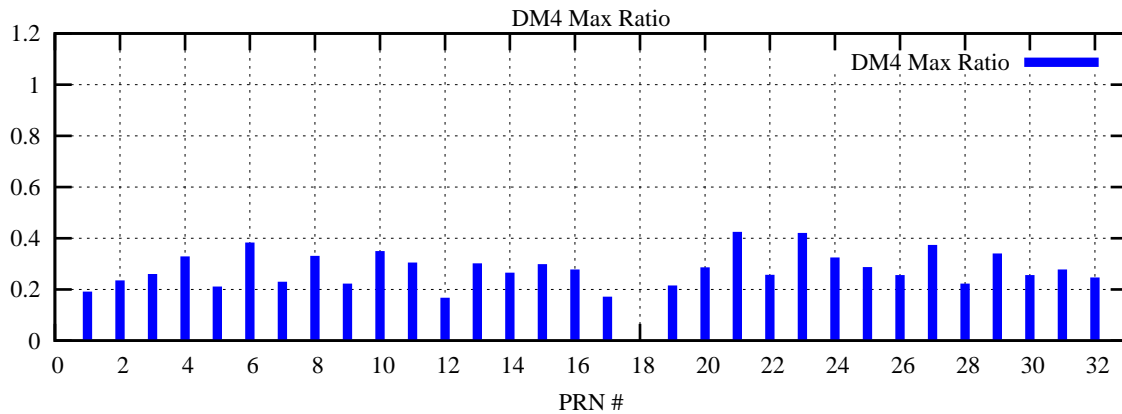

Ratio (PRN Bias/Threshold)

GpsWeek 2093 Day 4

Skinny (Type 0): PRN 8 22
Broad (Type 2): PRN 7 15 17 21 24