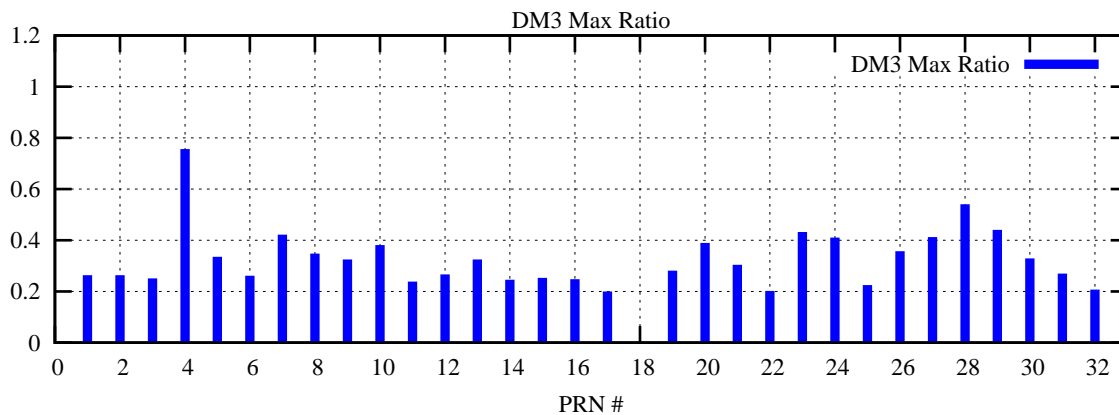

Ratio (PRN Bias/Threshold)

GpsWeek 2093 Day 5

Skinny (Type 0): PRN 8 22
Broad (Type 2): PRN 7 15 17 21 24