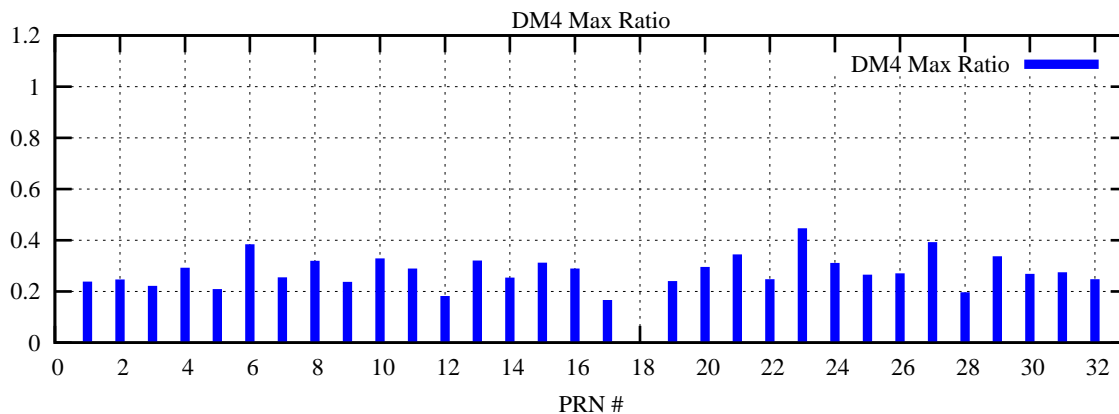

Ratio (PRN Bias/Threshold)

GpsWeek 2093 Day 5

Skinny (Type 0): PRN 8 22
Broad (Type 2): PRN 7 15 17 21 24