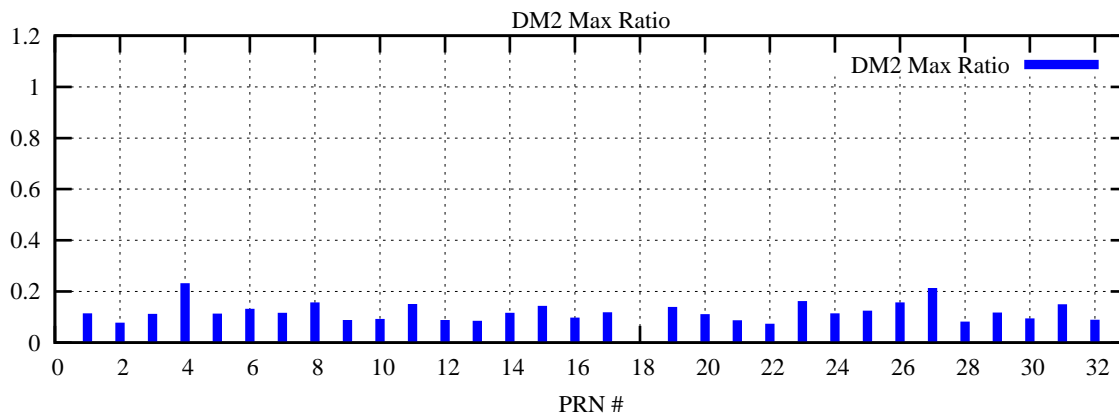

Ratio (PRN Bias/Threshold)

GpsWeek 2093 Day 5

Skinny (Type 0): PRN 8 22
Broad (Type 2): PRN 7 15 17 21 24