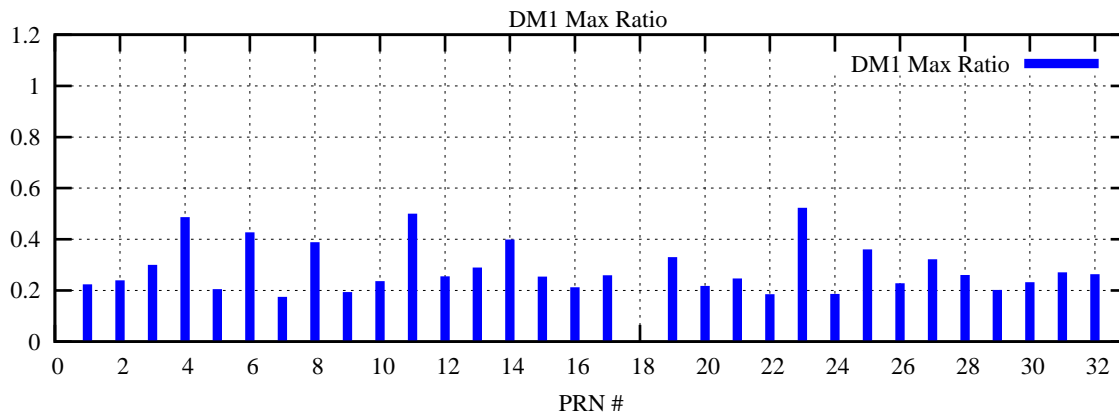

Ratio (PRN Bias/Threshold)

GpsWeek 2093 Day 5

Skinny (Type 0): PRN 8 22
Broad (Type 2): PRN 7 15 17 21 24