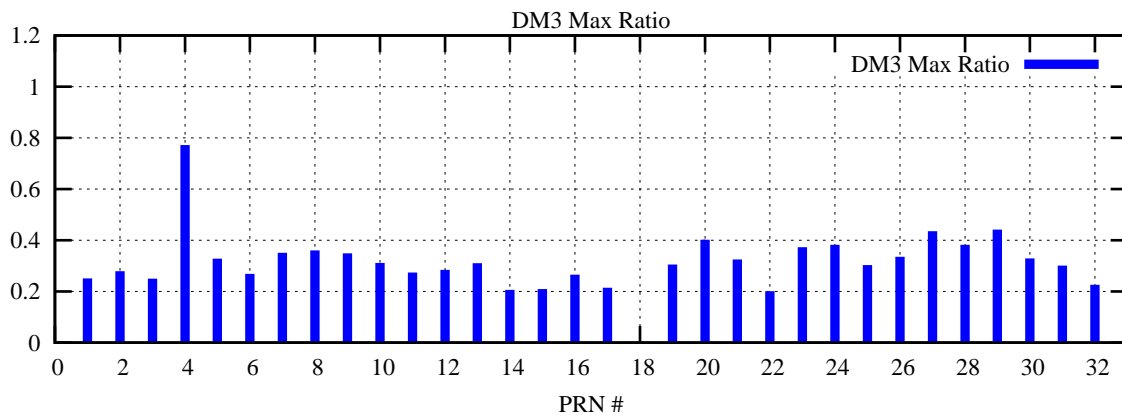

Ratio (PRN Bias/Threshold)

GpsWeek 2093 Day 6

Skinny (Type 0): PRN 8 22
Broad (Type 2): PRN 7 15 17 21 24