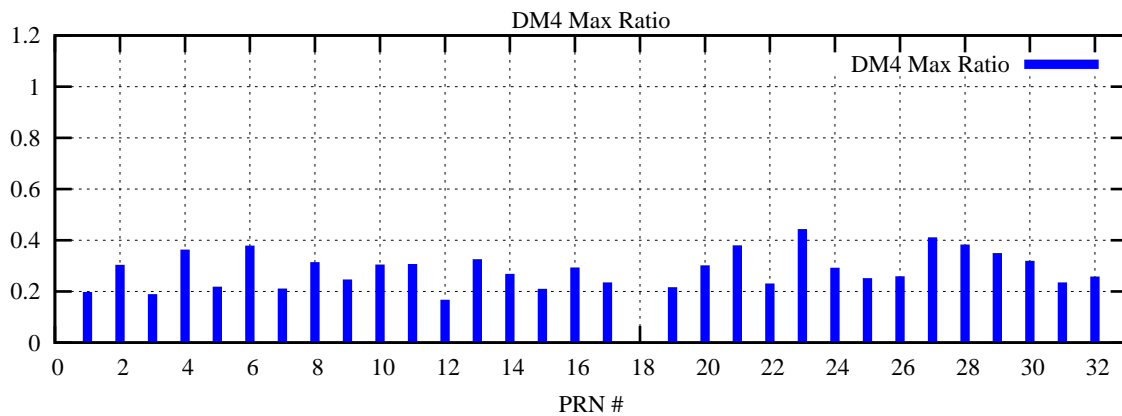

Ratio (PRN Bias/Threshold)

GpsWeek 2093 Day 6

Skinny (Type 0): PRN 8 22
Broad (Type 2): PRN 7 15 17 21 24