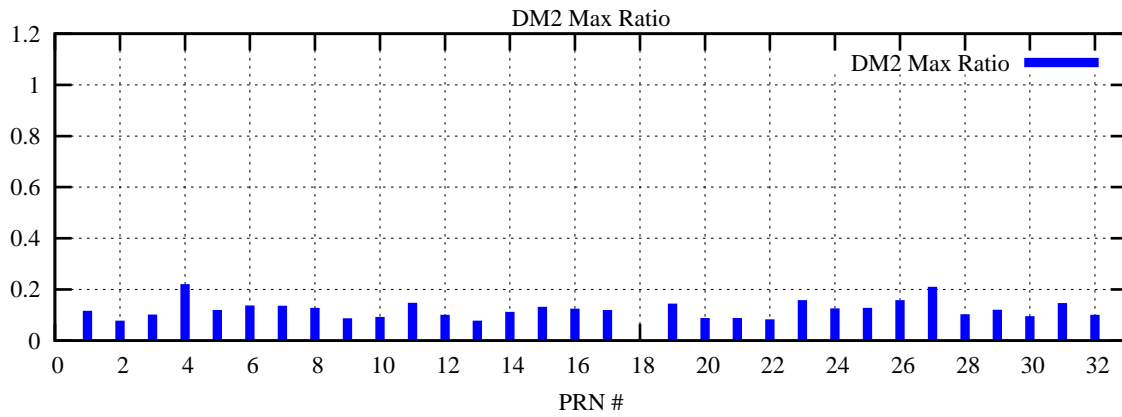

Ratio (PRN Bias/Threshold)

GpsWeek 2093 Day 6

Skinny (Type 0): PRN 8 22
Broad (Type 2): PRN 7 15 17 21 24