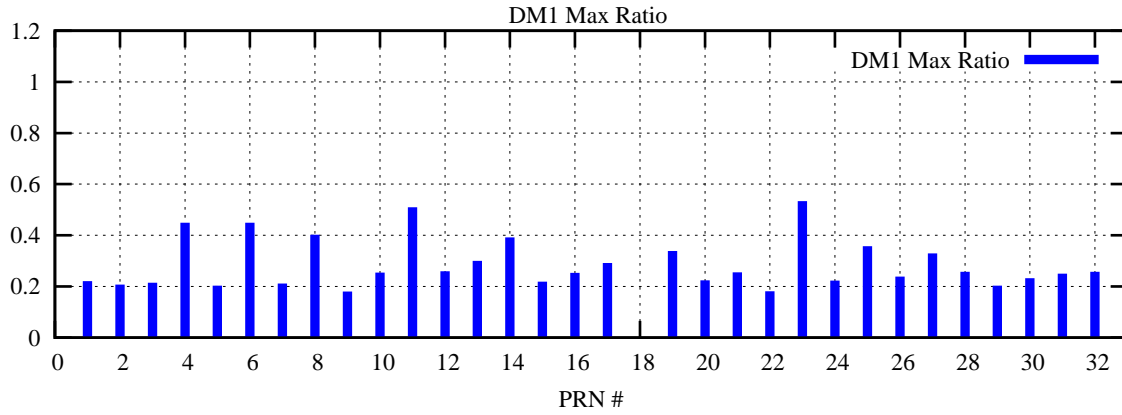

Ratio (PRN Bias/Threshold)

GpsWeek 2093 Day 6

Skinny (Type 0): PRN 8 22
Broad (Type 2): PRN 7 15 17 21 24