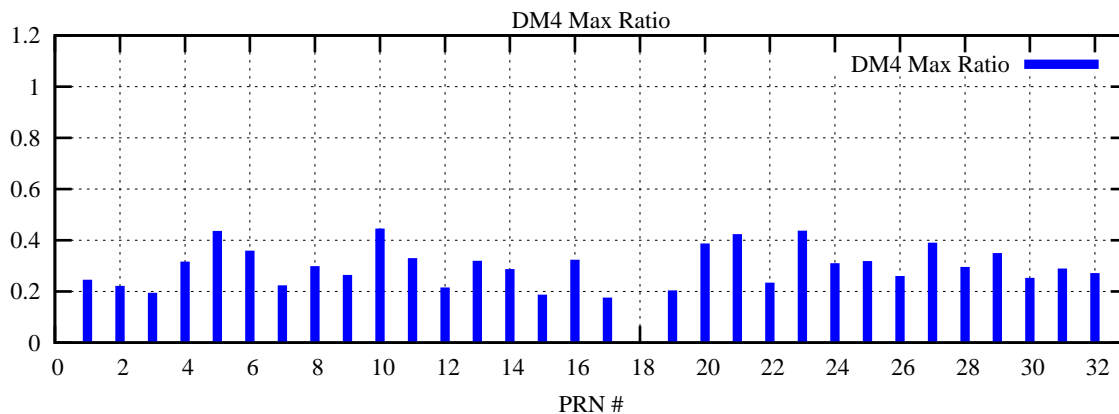

Ratio (PRN Bias/Threshold)

GpsWeek 2094 Day 3

Skinny (Type 0): PRN 8 22  
Broad (Type 2): PRN 7 15 17 21 24