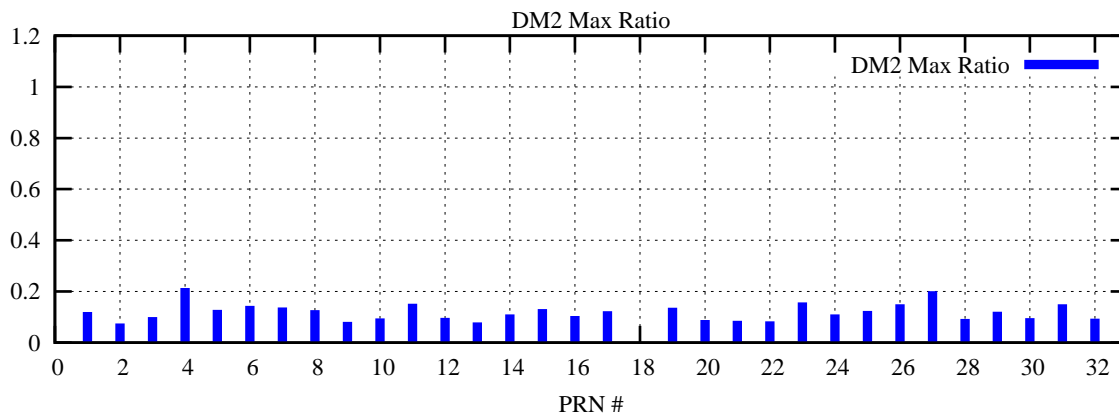

Ratio (PRN Bias/Threshold)

GpsWeek 2094 Day 3

Skinny (Type 0): PRN 8 22  
Broad (Type 2): PRN 7 15 17 21 24