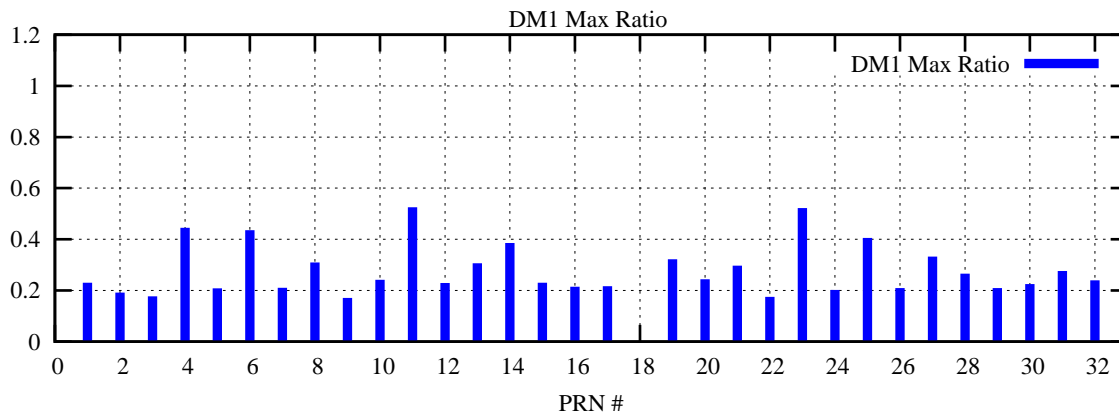

Ratio (PRN Bias/Threshold)

GpsWeek 2094 Day 3

Skinny (Type 0): PRN 8 22  
Broad (Type 2): PRN 7 15 17 21 24