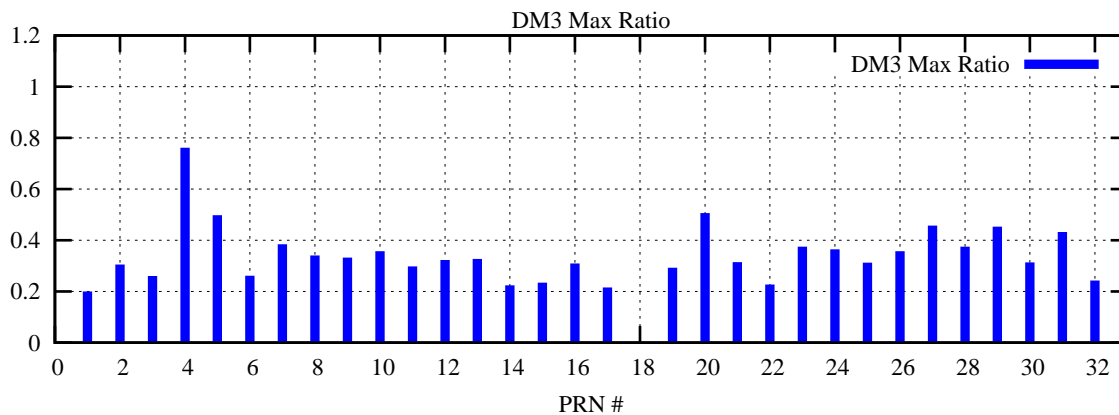

Ratio (PRN Bias/Threshold)

GpsWeek 2094 Day 3

Skinny (Type 0): PRN 8 22  
Broad (Type 2): PRN 7 15 17 21 24