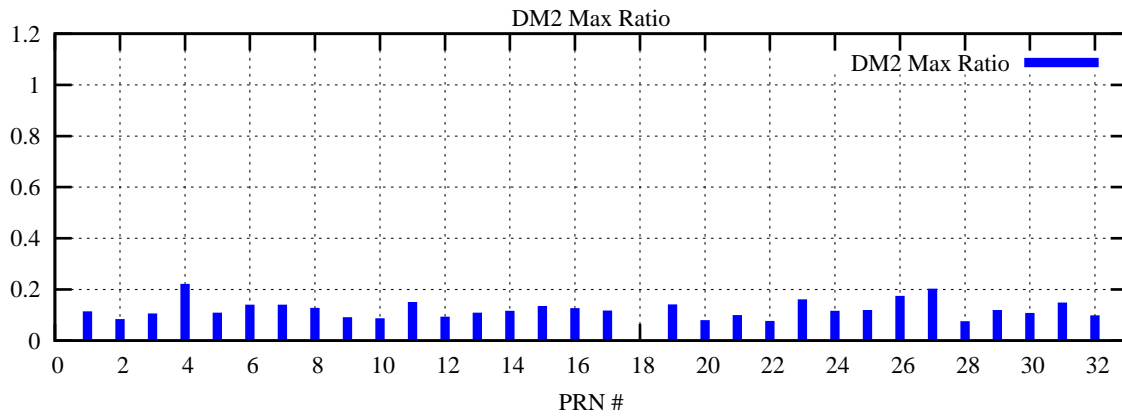

Ratio (PRN Bias/Threshold)

GpsWeek 2094 Day 5

Skinny (Type 0): PRN 8 22
Broad (Type 2): PRN 7 15 17 21 24