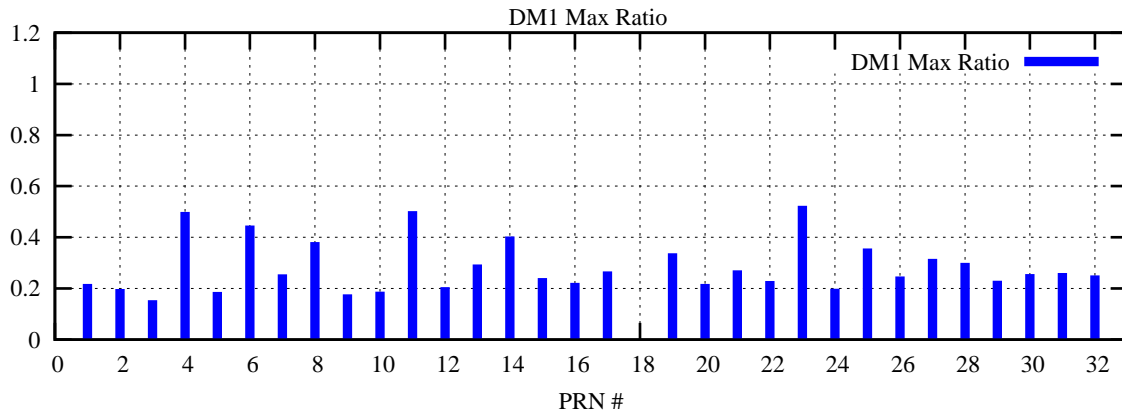

Ratio (PRN Bias/Threshold)

GpsWeek 2094 Day 5

Skinny (Type 0): PRN 8 22
Broad (Type 2): PRN 7 15 17 21 24