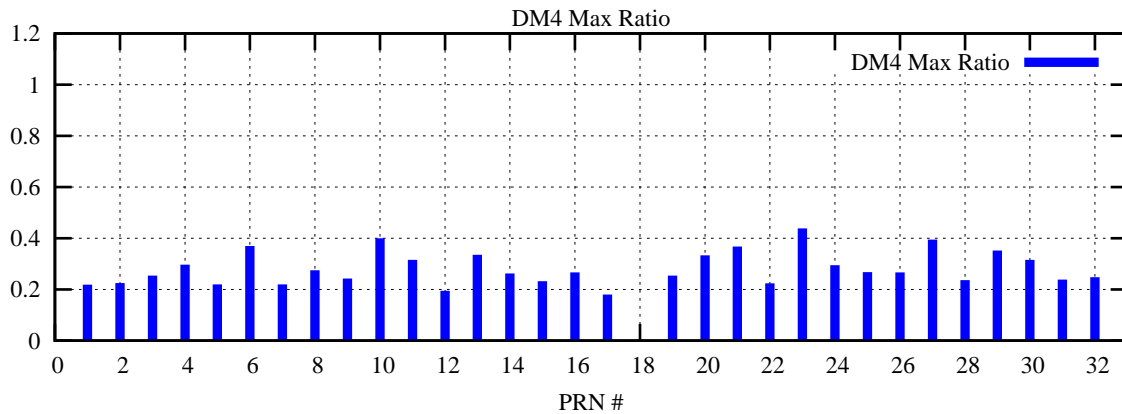

Ratio (PRN Bias/Threshold)

GpsWeek 2094 Day 5

Skinny (Type 0): PRN 8 22
Broad (Type 2): PRN 7 15 17 21 24