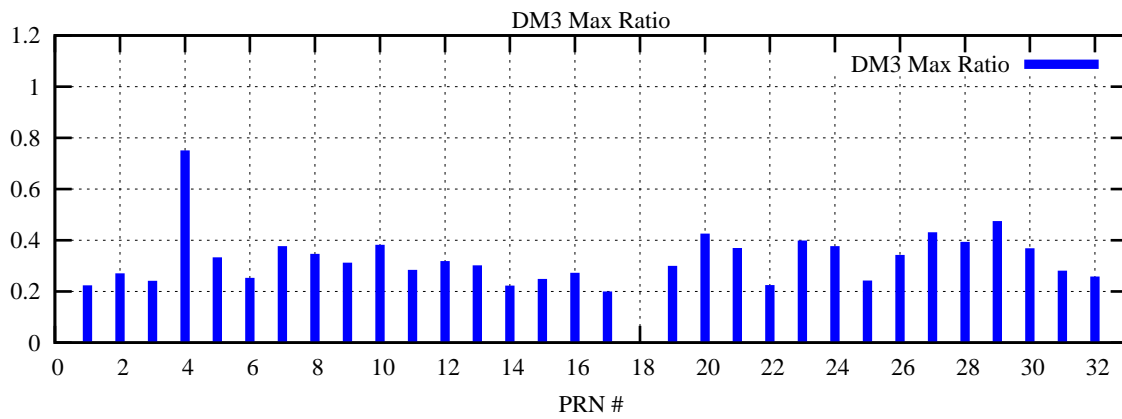

Ratio (PRN Bias/Threshold)

GpsWeek 2094 Day 5

Skinny (Type 0): PRN 8 22
Broad (Type 2): PRN 7 15 17 21 24