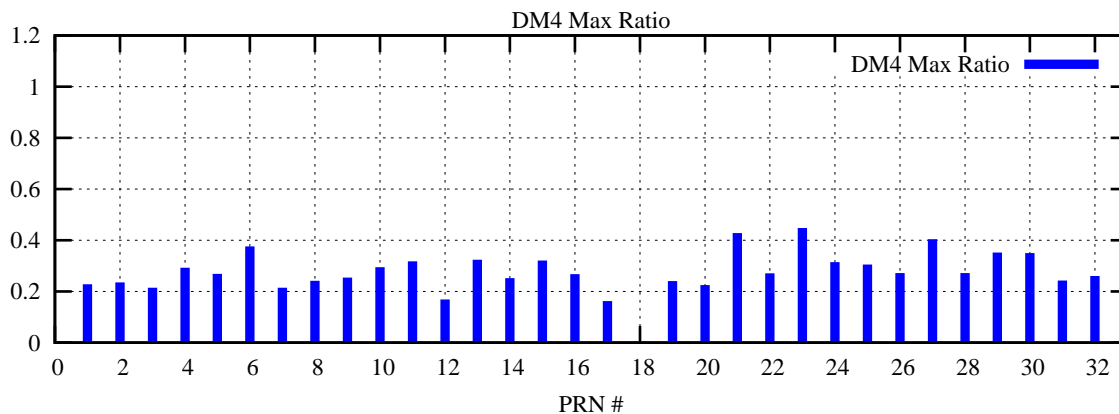

Ratio (PRN Bias/Threshold)

GpsWeek 2094 Day 6

Skinny (Type 0): PRN 8 22
Broad (Type 2): PRN 7 15 17 21 24