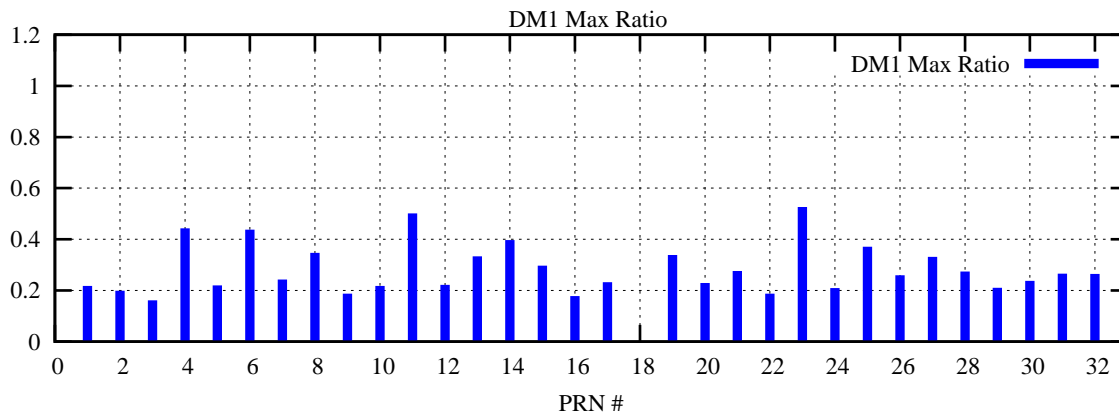

Ratio (PRN Bias/Threshold)

GpsWeek 2094 Day 6

Skinny (Type 0): PRN 8 22
Broad (Type 2): PRN 7 15 17 21 24