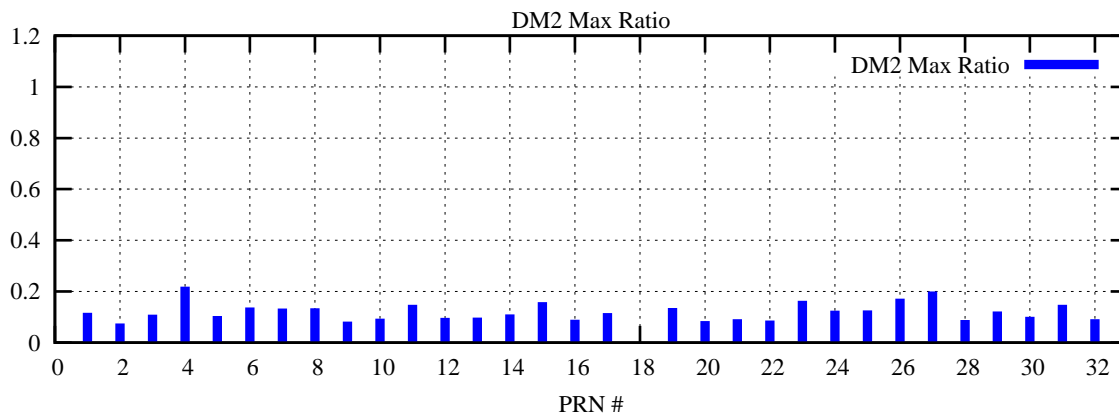

Ratio (PRN Bias/Threshold)

GpsWeek 2094 Day 6

Skinny (Type 0): PRN 8 22
Broad (Type 2): PRN 7 15 17 21 24