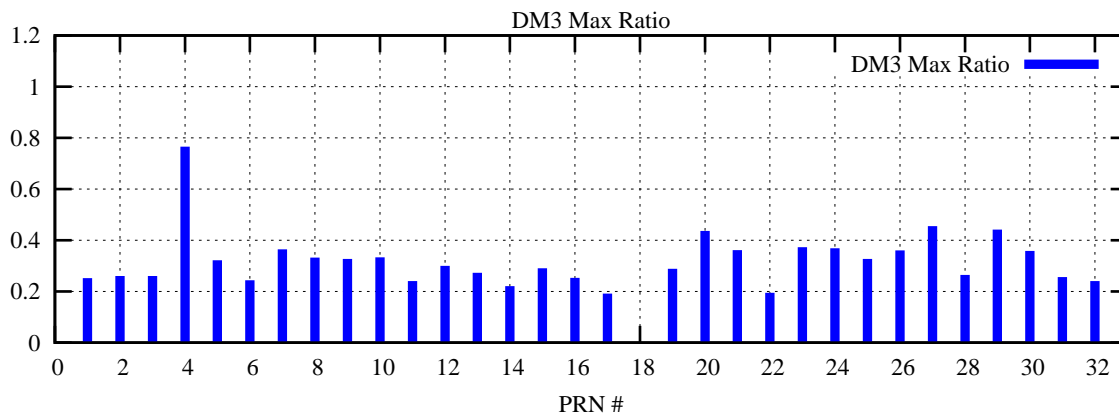

Ratio (PRN Bias/Threshold)

GpsWeek 2094 Day 6

Skinny (Type 0): PRN 8 22
Broad (Type 2): PRN 7 15 17 21 24