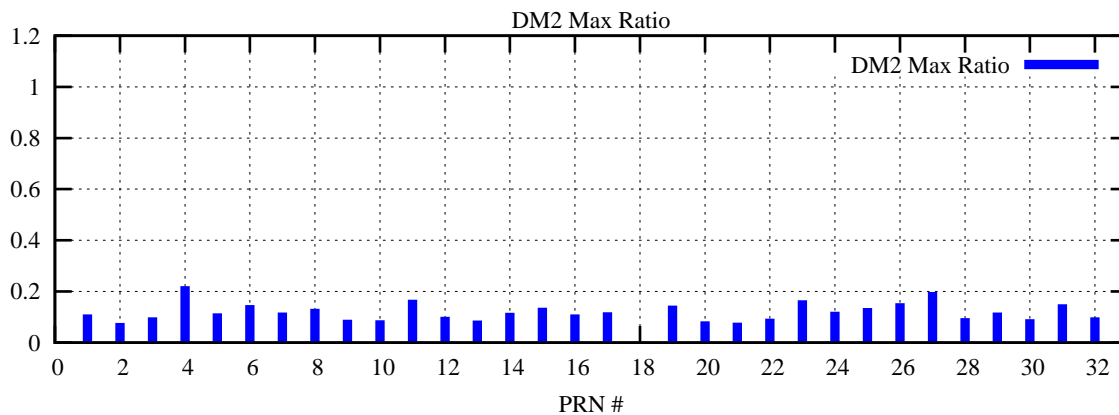

Ratio (PRN Bias/Threshold)

GpsWeek 2095 Day 0

Skinny (Type 0): PRN 8 22  
Broad (Type 2): PRN 7 15 17 21 24