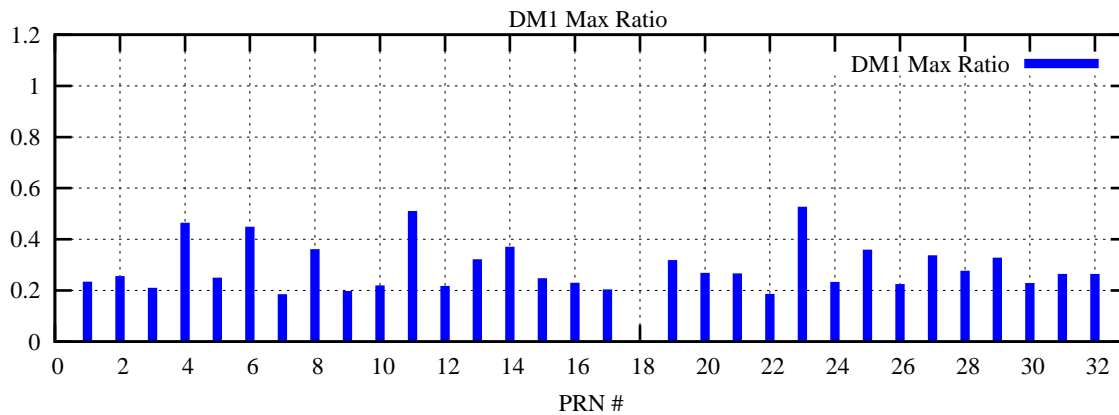

Ratio (PRN Bias/Threshold)

GpsWeek 2095 Day 0

Skinny (Type 0): PRN 8 22  
Broad (Type 2): PRN 7 15 17 21 24