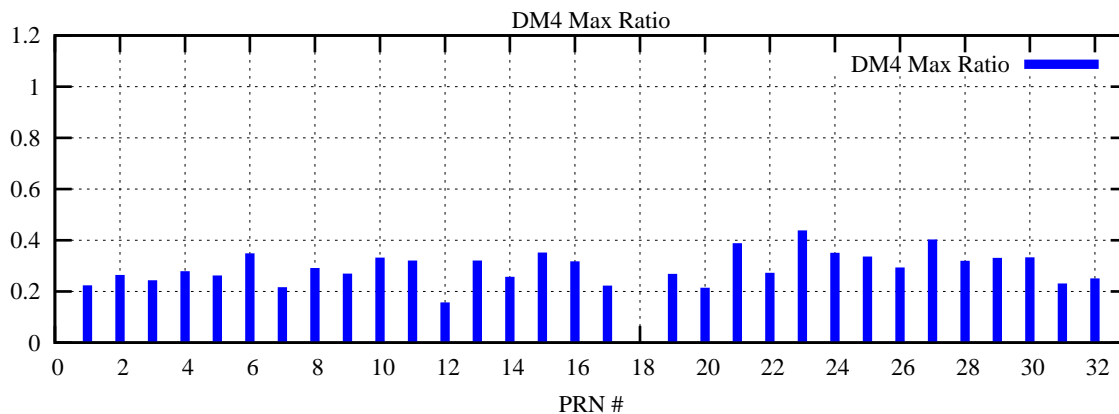

Ratio (PRN Bias/Threshold)

GpsWeek 2095 Day 0

Skinny (Type 0): PRN 8 22  
Broad (Type 2): PRN 7 15 17 21 24