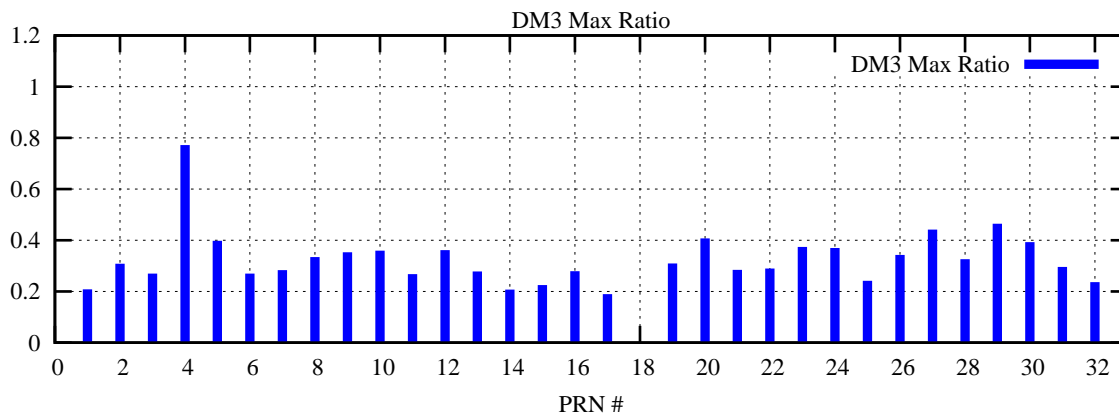

Ratio (PRN Bias/Threshold)

GpsWeek 2095 Day 0

Skinny (Type 0): PRN 8 22  
Broad (Type 2): PRN 7 15 17 21 24