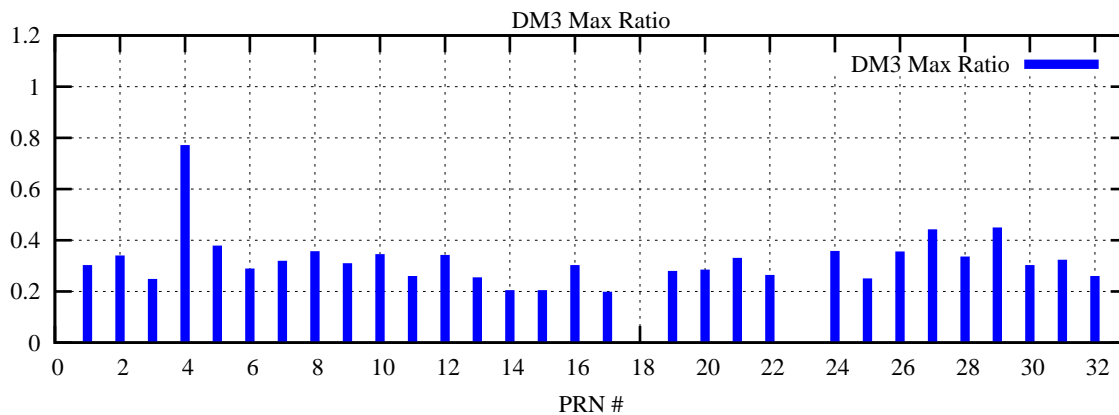

Ratio (PRN Bias/Threshold)

GpsWeek 2097 Day 0

Skinny (Type 0): PRN 8 22  
Broad (Type 2): PRN 7 15 17 21 24