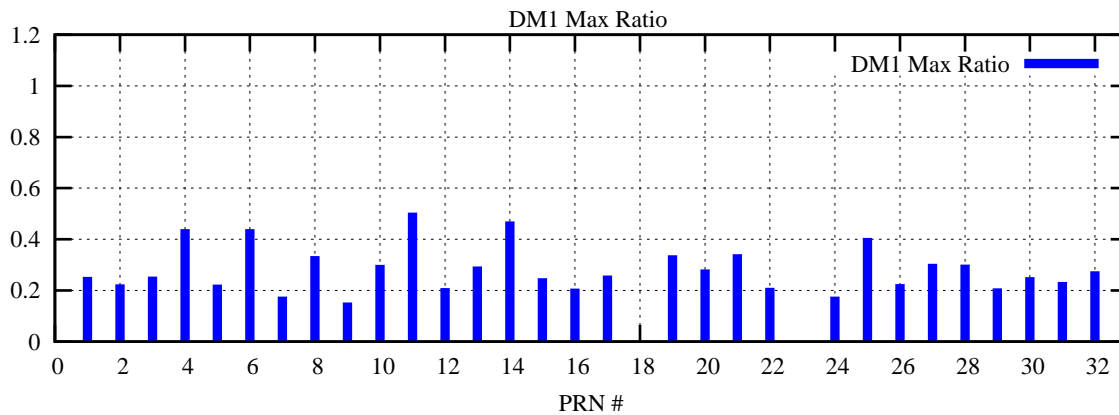

Ratio (PRN Bias/Threshold)

GpsWeek 2097 Day 0

Skinny (Type 0): PRN 8 22  
Broad (Type 2): PRN 7 15 17 21 24