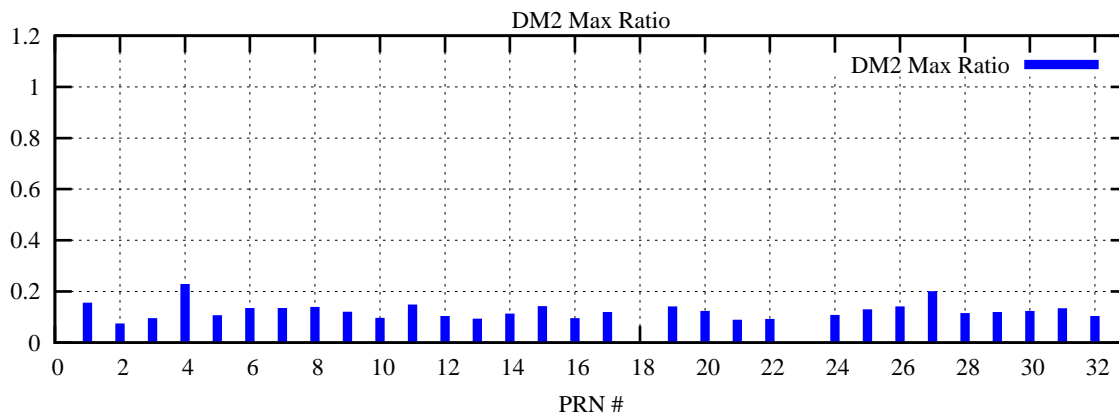

Ratio (PRN Bias/Threshold)

GpsWeek 2097 Day 0

Skinny (Type 0): PRN 8 22  
Broad (Type 2): PRN 7 15 17 21 24