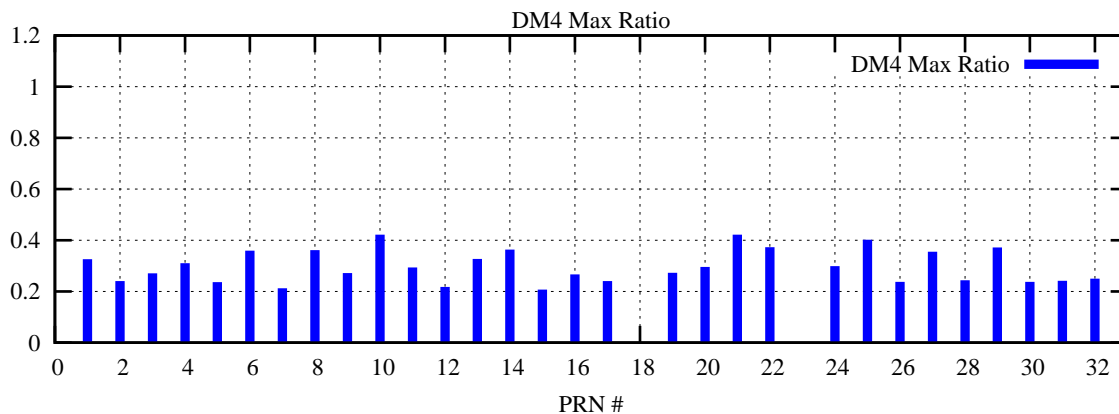

Ratio (PRN Bias/Threshold)

GpsWeek 2097 Day 0

Skinny (Type 0): PRN 8 22  
Broad (Type 2): PRN 7 15 17 21 24